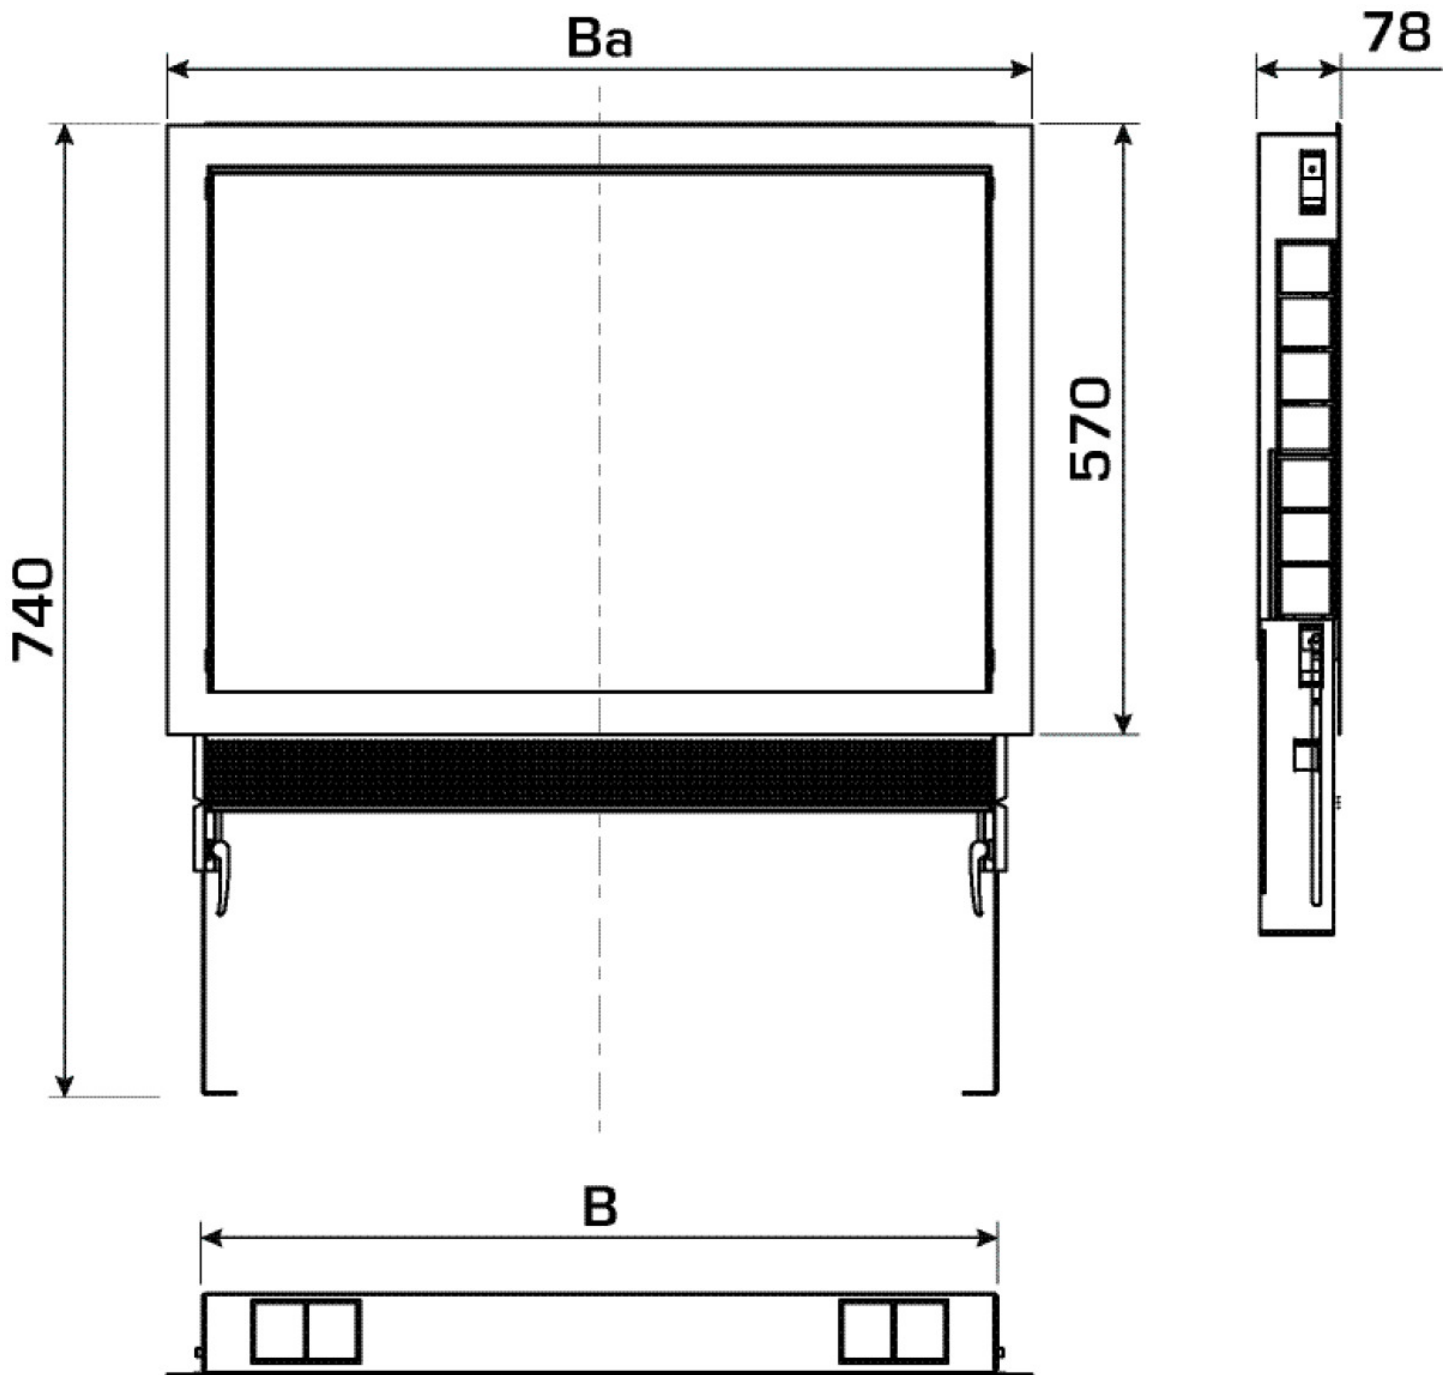

KELOX_{FB}

KM576SB KELOX manifold cabinet modesty panel for plaster trim 13-15/70

9003520

Areas of application

Optional modesty panel in white for KM576 KELOX distribution cabinet with metal cover as replace for the plaster trim element for retrofitting, height 85mm

Specifications

Article information

colour 9010

Product information

VPE1 1,00 KT1

weight 2,300 KGM

text KELOX manifold cabinet modesty panel for plaster trim

INTRNR 84818099

code KM576SB

Art. No	label
9003520	13-15/70