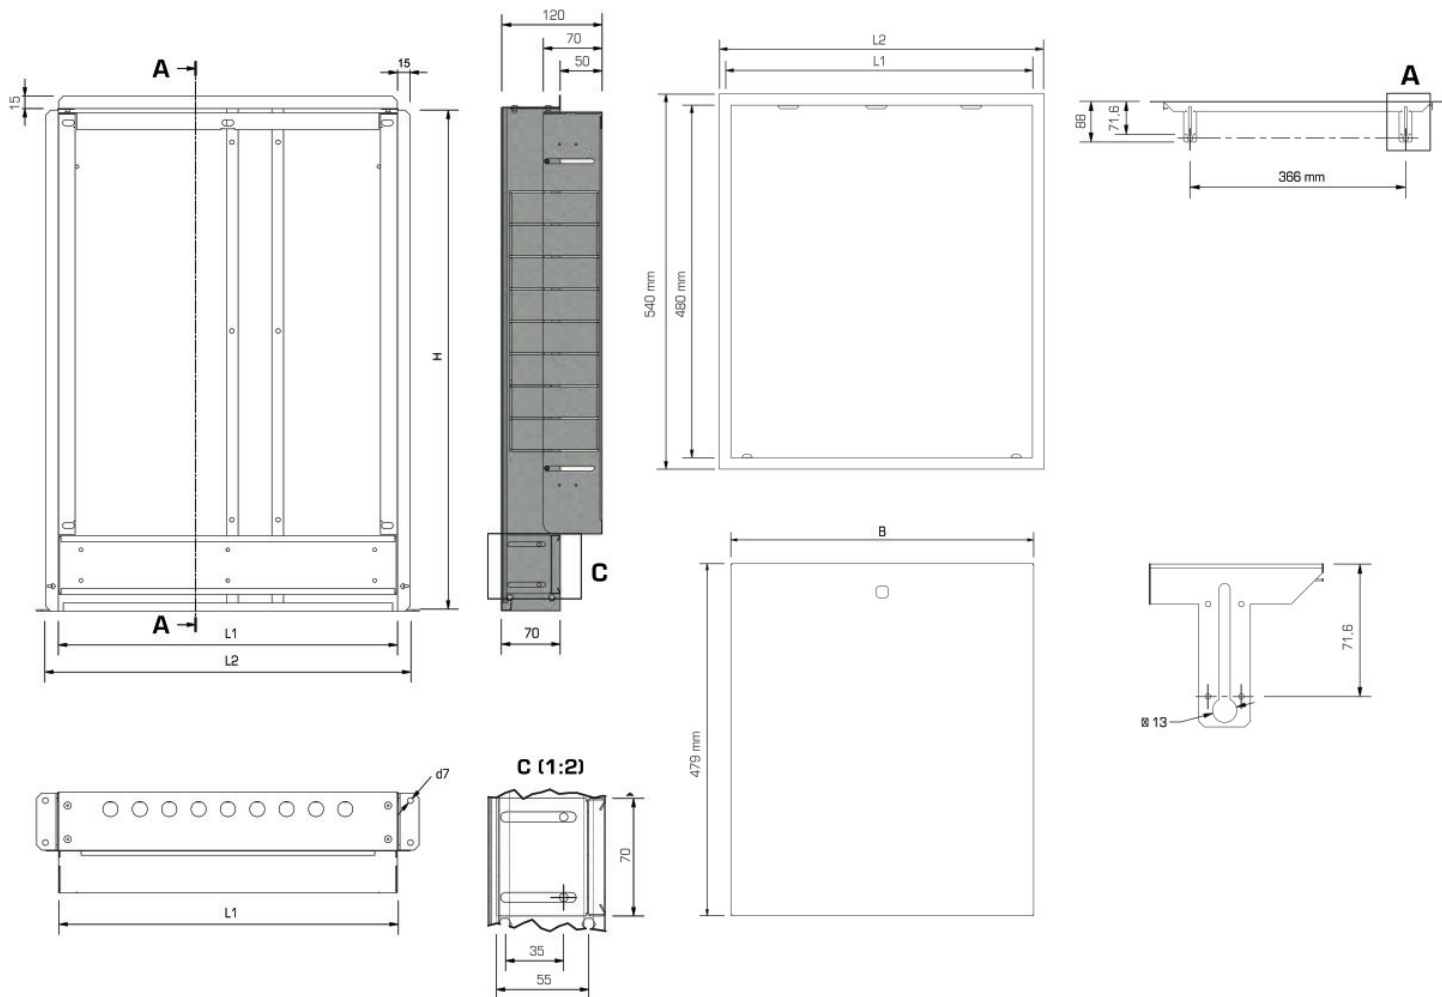

KELOX_{FB}

KM577 KELOX flush-mounted manifold cabinet with metal cover 3-6 L: 600mm SET

9001630

Areas of application

Galvanised universal steel housing with telescopic pull-out frame; can be connected from below or at the side; height-adjustable feet; plaster trim element below cabinet, including plaster net and plaster protection for inside the cabinet protruding by 60mm on the plaster trim element; including manifold brackets, galvanised lockable front doors and frame, powder-coated, cylinder lock can be retrofitted. Space for straight or 90° connection sets KM593E as well as KM591E 90° elbow taken into account. Number of manifold outlets matched to KMU590E KMP590E KELOX-ULTRAX FB stainless steel manifolds!

Colour: white (RAL 9010)

Cabinet depth: 70 - 120mm

KE KELIT GmbH

A 4020 Linz, Ignaz-Mayer-Straße 17, Austria, Europe

PHONE +43 (0) 50 779 E-MAIL office@kekelit.com

www.kekelit.com

Installation height: 600mm above finished floor

Height: 90mm

KE KELIT GmbH

A 4020 Linz, Ignaz-Mayer-Straße 17, Austria, Europe

PHONE +43 (0) 50 779 **E-MAIL** office@kekelit.com

www.kekelit.com

Specifications

Article information

colour 9010

Product information

VPE1 1,00 KT1

weight 7,100 KGM

text KELOX flush-mounted manifold cabinet with metal cover

INTRNR 84818099

code KM577

Art. No	label	t mm
9001630	3-6 L: 600mm SET	120