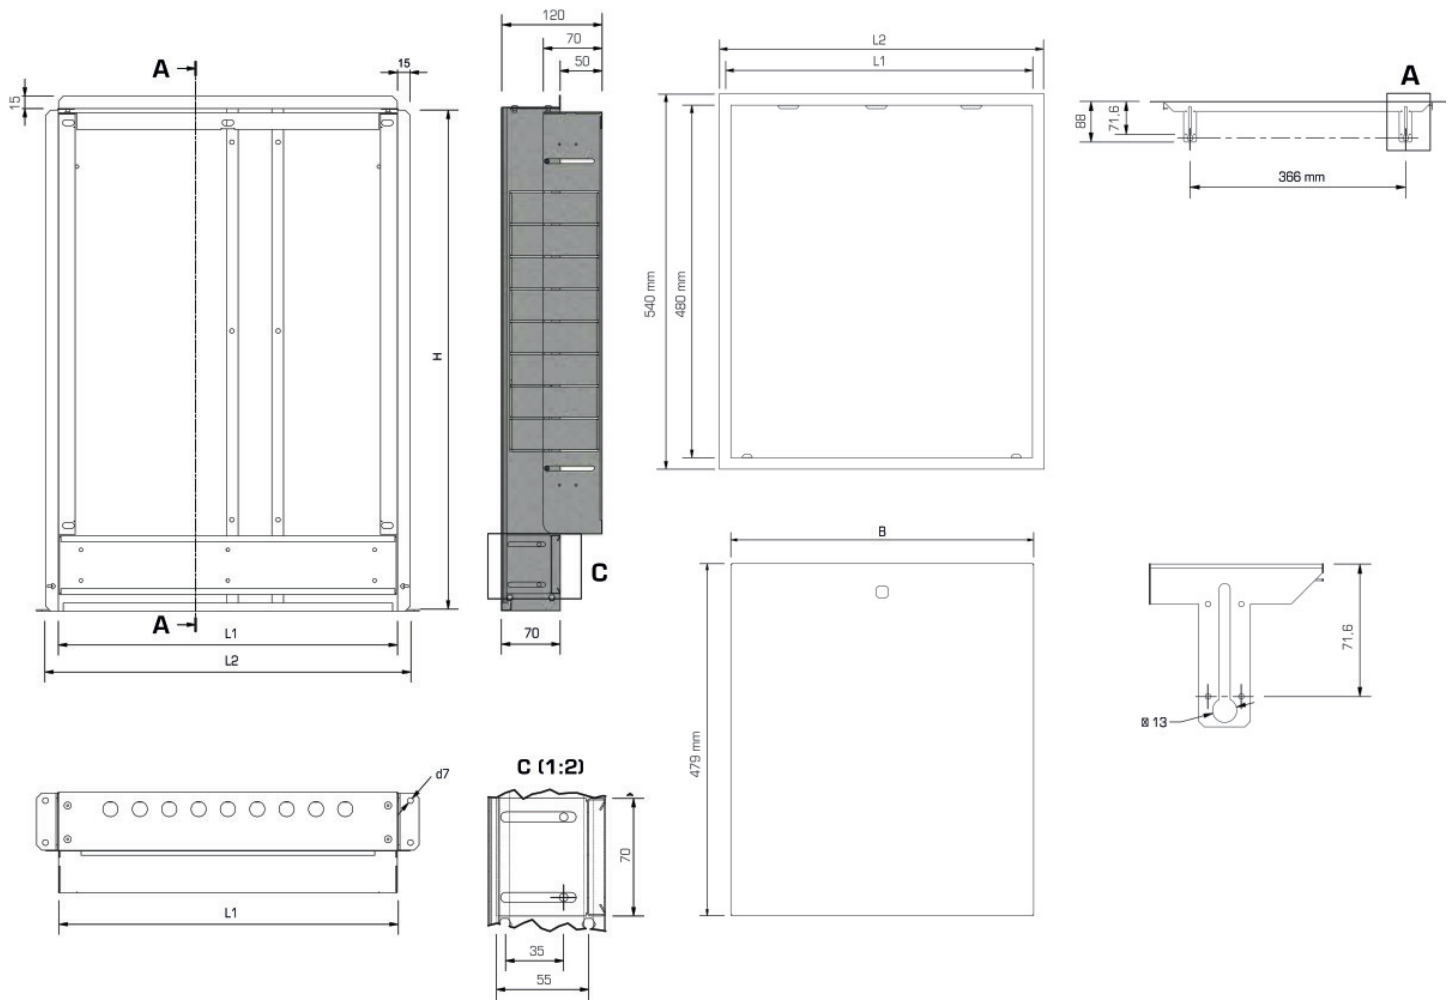

KELOX_{FB}

KM577 KELOX flush-mounted manifold cabinet with metal cover 7-9 L: 800mm SET

9001730

Areas of application

Galvanised universal steel housing with telescopic pull-out frame; can be connected from below or at the side; height-adjustable feet; plaster trim element below cabinet, including plaster net and plaster protection for inside the cabinet protruding by 60mm on the plaster trim element; including manifold brackets, galvanised lockable front doors and frame, powder-coated, cylinder lock can be retrofitted. Space for straight or 90° connection sets KM593E as well as KM591E 90° elbow taken into account. Number of manifold outlets matched to KMU590E KMP590E KELOX-ULTRAX FB stainless steel manifolds!

Colour: white (RAL 9010)

Cabinet depth: 70 - 120mm

KE KELIT GmbH

A 4020 Linz, Ignaz-Mayer-Straße 17, Austria, Europe

PHONE +43 (0) 50 779 E-MAIL office@kekelit.com

www.kekelit.com

Installation height: 600mm above finished floor

Height: 90mm

KE KELIT GmbH

A 4020 Linz, Ignaz-Mayer-Straße 17, Austria, Europe

PHONE +43 (0) 50 779 **E-MAIL** office@kekelit.com

www.kekelit.com

Specifications

Article information

colour 9010

Product information

VPE1 1,00 KT1

weight 10,500 KGM

text KELOX flush-mounted manifold cabinet with metal cover

INTRNR 84818099

code KM577

Art. No	label	t mm
9001730	7-9 L: 800mm SET	120