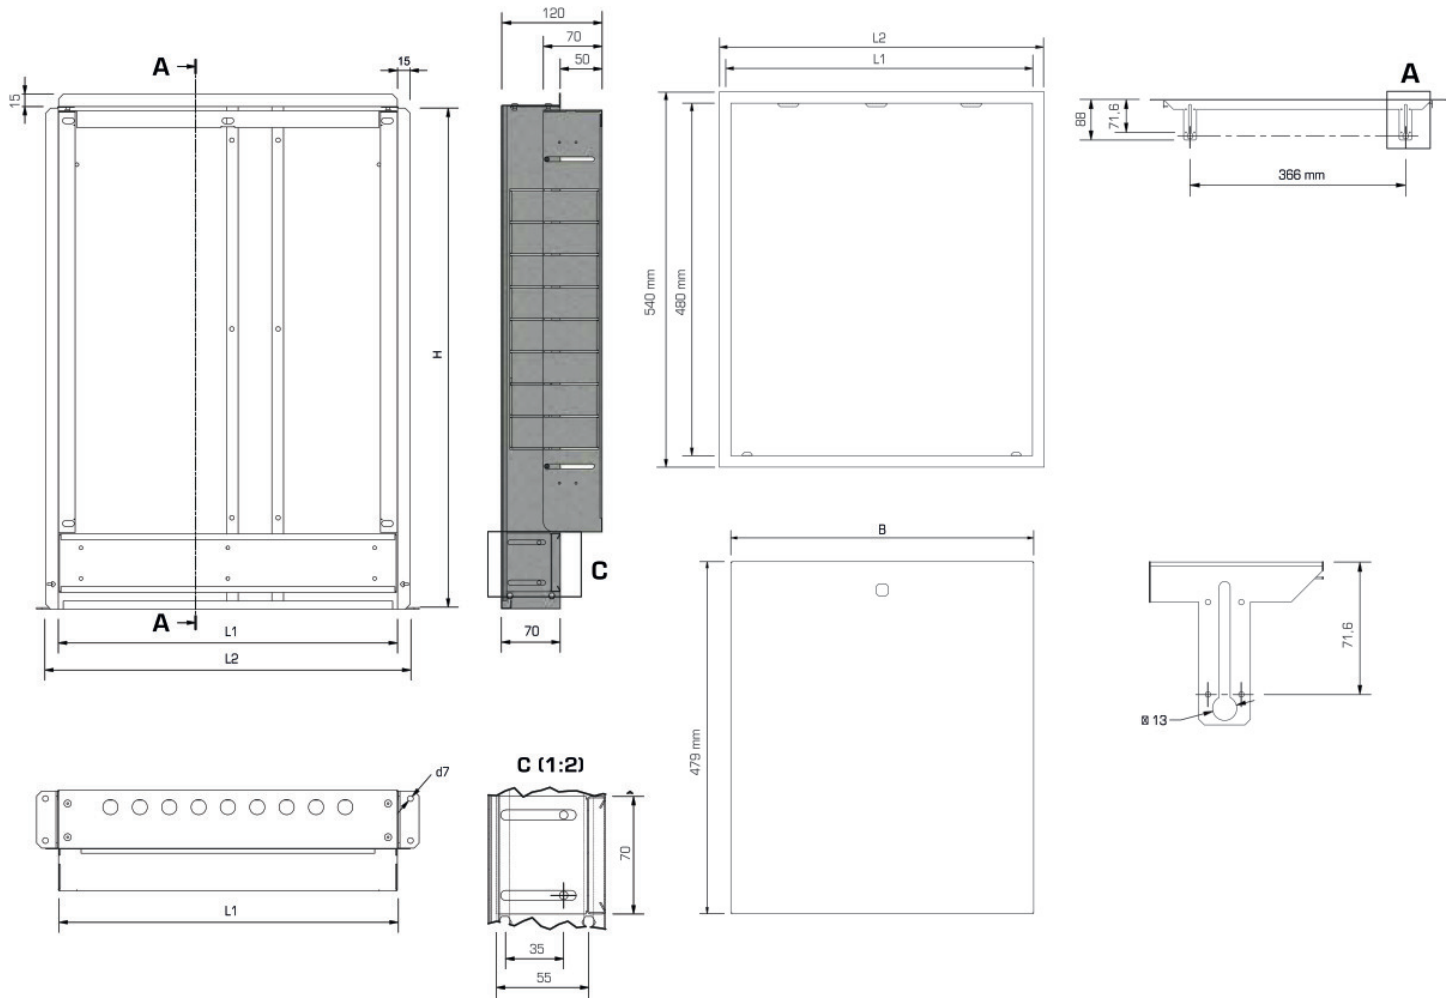

### Areas of application

Galvanised universal steel housing with telescopic pull-out frame; can be connected from below or at the side; height-adjustable feet; plaster trim element below cabinet, including plaster net and plaster protection for inside the cabinet protruding by 60mm on the plaster trim element; including manifold brackets, galvanised lockable front doors and frame, powder-coated, cylinder lock can be retrofitted. Space for straight or 90° connection sets KM593E as well as KM591E 90° elbow taken into account. Number of manifold outlets matched to KMU590E KMP590E KELOX-ULTRAX FB stainless steel manifolds!

## Product information

**VPE1** 1,00 KT1

**weight** 12,700 KGM

**text** KELOX flush-mounted manifold cabinet with metal cover

**INTRNR** 84818099

**code** KM577

Art. No	label	t mm
9001830	10-13 L: 1000mm SET	120