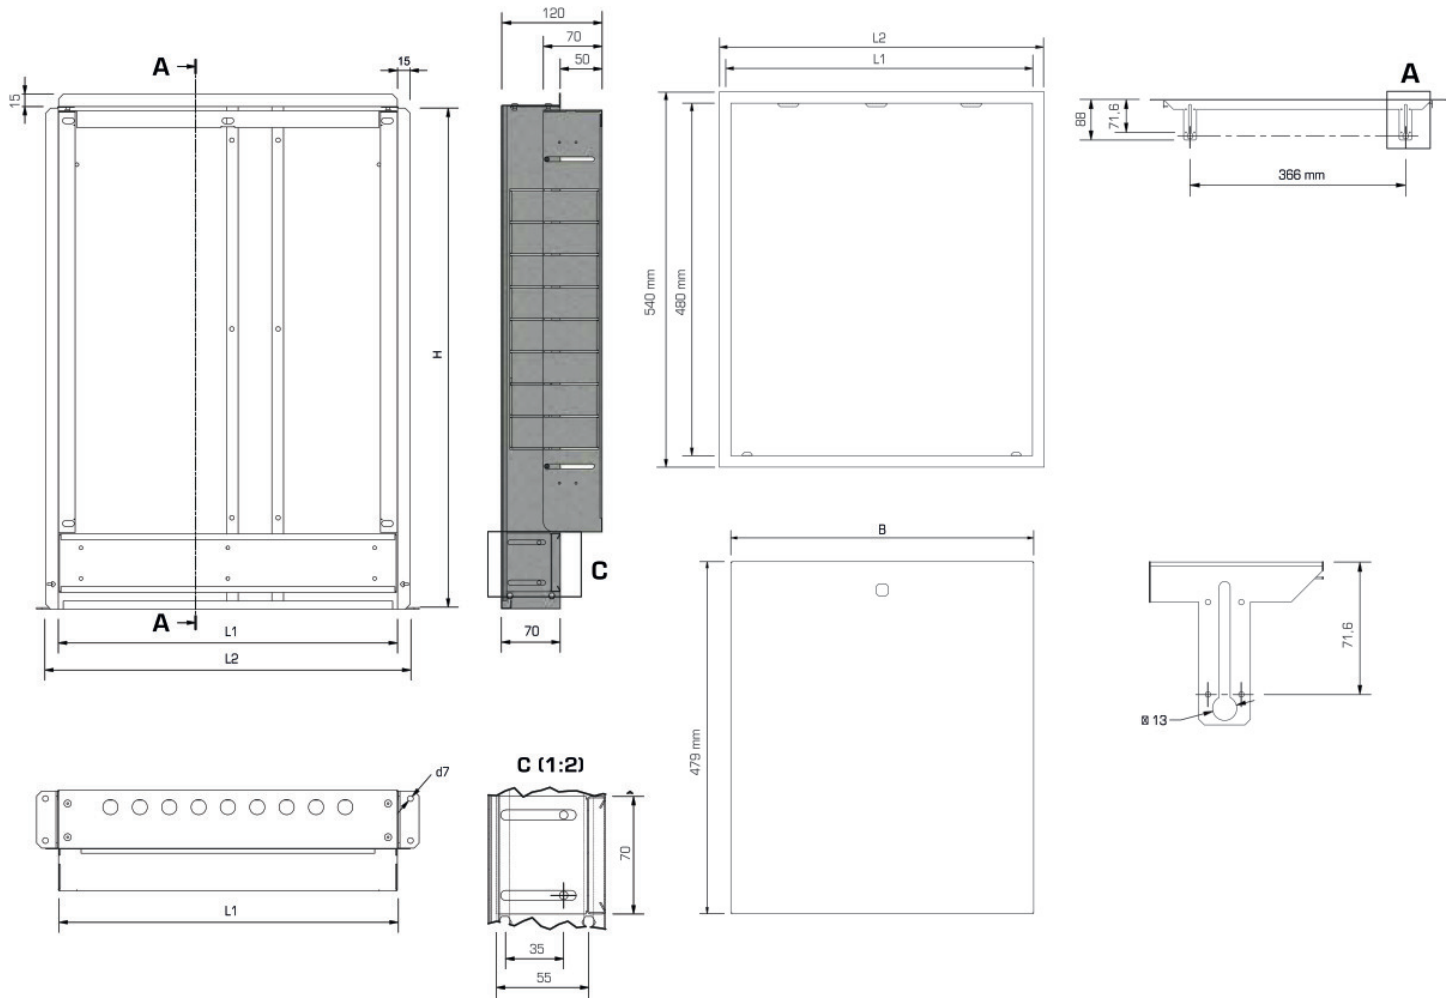

KELOX_{FB}

KM577 KELOX flush-mounted manifold cabinet with metal cover Special size L: 1200mm SET

9001930

Areas of application

Galvanised universal steel housing with telescopic pull-out frame; can be connected from below or at the side; height-adjustable feet; plaster trim element below cabinet, including plaster net and plaster protection for inside the cabinet protruding by 60mm on the plaster trim element; including manifold brackets, galvanised lockable front doors and frame, powder-coated, cylinder lock can be retrofitted. Space for straight or 90° connection sets KM593E as well as KM591E 90° elbow taken into account. Number of manifold outlets matched to KMU590E KMP590E KELOX-ULTRAX FB stainless steel manifolds!

Colour: white (RAL 9010)

Cabinet depth: 70 - 120mm

KE KELIT GmbH

A 4020 Linz, Ignaz-Mayer-Straße 17, Austria, Europe

PHONE +43 (0) 50 779 E-MAIL office@kekelit.com

www.kekelit.com

Installation height: 600mm above finished floor

Height: 90mm

KE KELIT GmbH

A 4020 Linz, Ignaz-Mayer-Straße 17, Austria, Europe

PHONE +43 (0) 50 779 **E-MAIL** office@kekelit.com

www.kekelit.com

Specifications

Article information

colour 9010

Product information

VPE1 1,00 KT1

weight 14,900 KGM

text KELOX flush-mounted manifold cabinet with metal cover

INTRNR 84818099

code KM577

| Art. No | label | t mm |
|---------|----------------------------|------|
| 9001930 | Special size L: 1200mm SET | 120 |