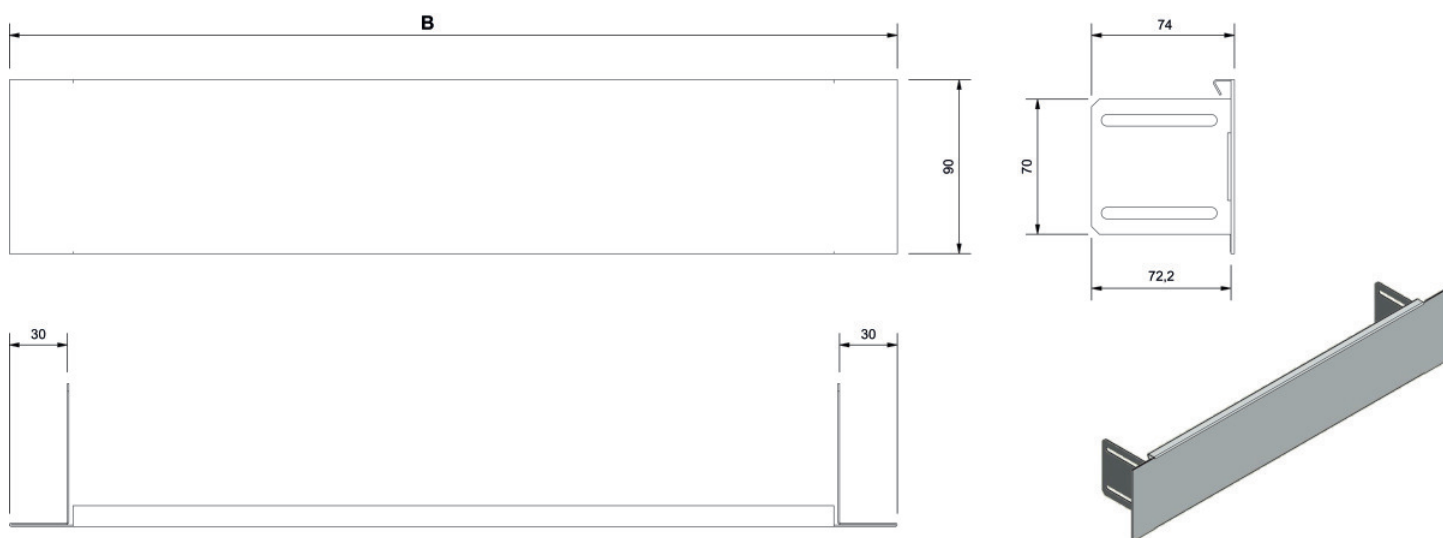

KELOX_{FB}

KM577SB KELOX flush-mounted manifold cabinet modesty panel for plaster trim 1-2/90

1002541

Areas of application

Screed modesty panel, powder-coated (RAL 9010)

Length: coordinated with cabinet length

Specifications

Article information

colour 9010

Product information

VPE1 1,00 KT1

weight 0,400 KGM

text KELOX flush-mounted manifold cabinet modesty panel for plaster trim

INTRNR 84818099

code KM577SB

Art. No	label	t mm
1002541	1-2/90	20