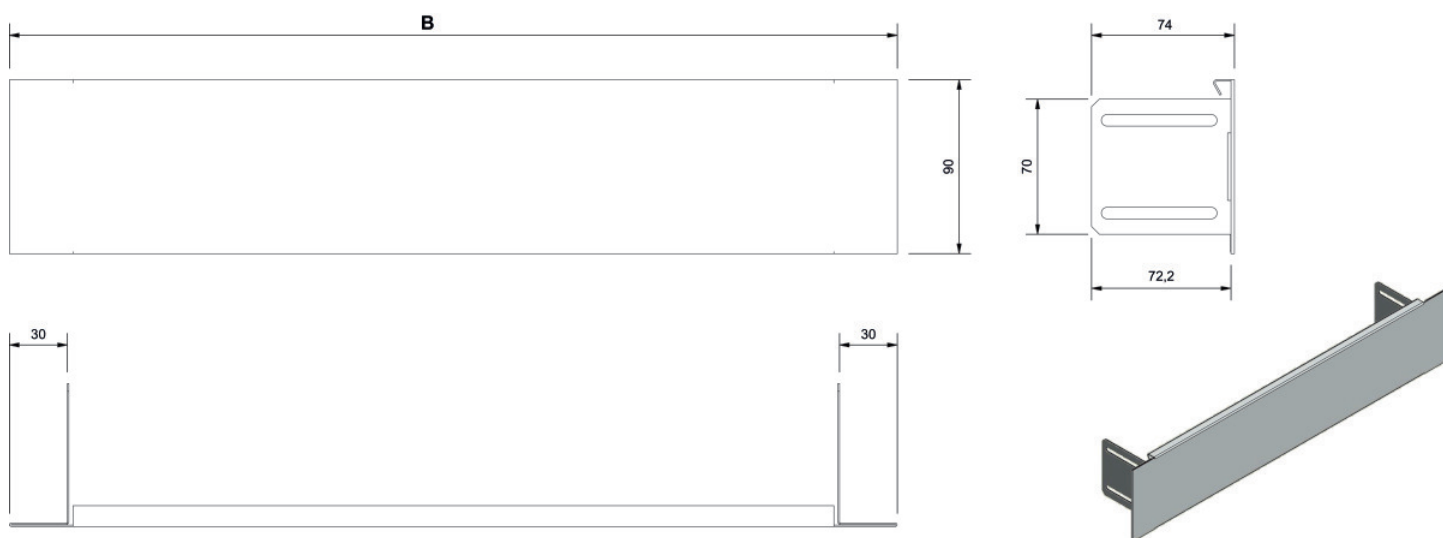

## Product information

VPE1 1,00 KT1

weight 0,600 KGM

text KELOX flush-mounted manifold cabinet modesty panel for plaster trim

INTRNR 84818099

code KM577SB

Art. No	label	t mm
1002641	3-6/90	20