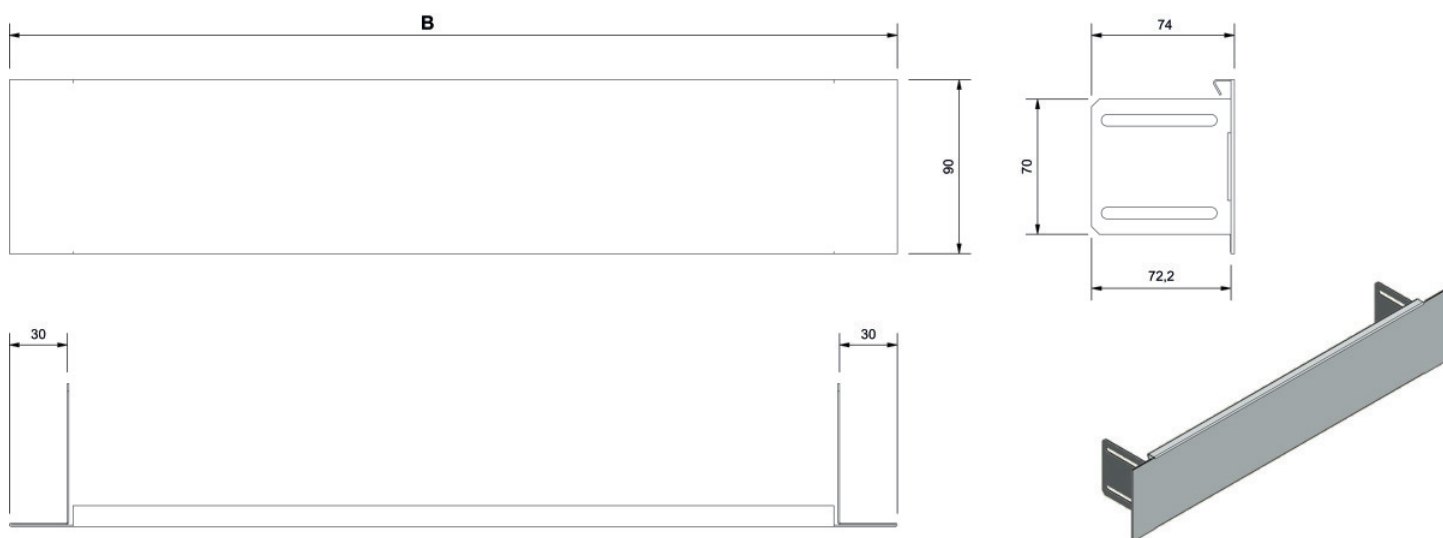

KELOX_{FB}

KM577SB KELOX flush-mounted manifold cabinet modesty panel for plaster trim 7-9/90

1002741

Areas of application

Screed modesty panel, powder-coated (RAL 9010)

Length: coordinated with cabinet length

Specifications

Article information

colour 9010

Product information

VPE1 1,00 KT1

weight 0,700 KGM

text KELOX flush-mounted manifold cabinet modesty panel for plaster trim

INTRNR 84818099

code KM577SB

Art. No	label	t mm
1002741	7-9/90	20