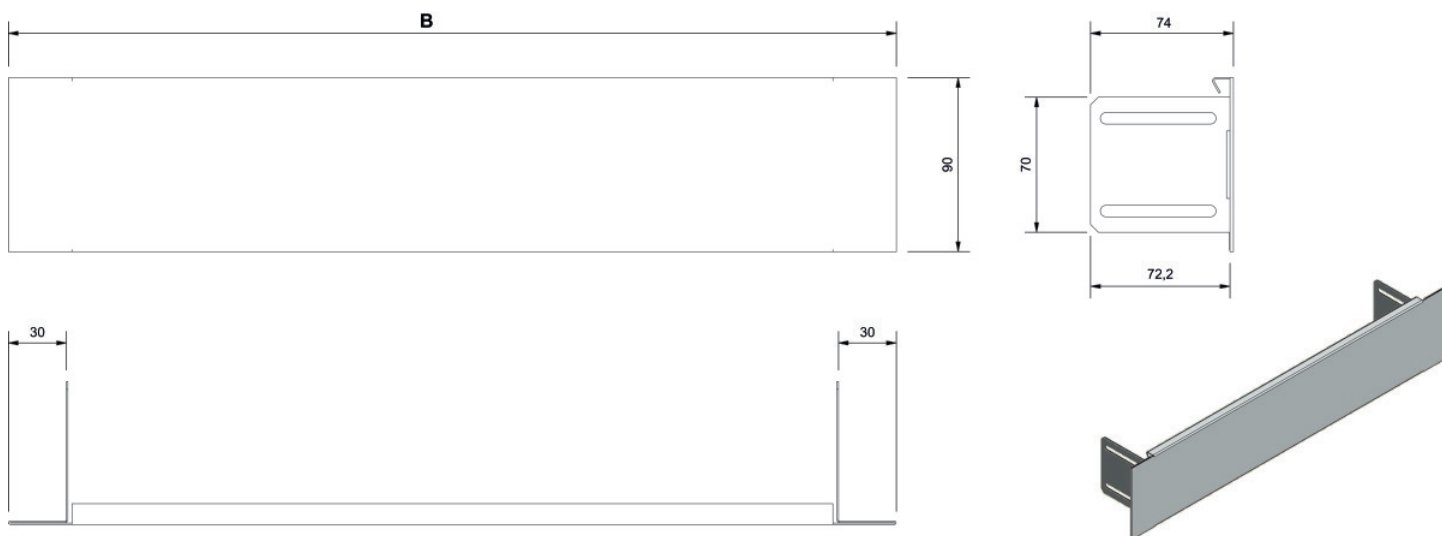

## Product information

VPE1 1,00 KT1

weight 0,900 KGM

text KELOX flush-mounted manifold cabinet modesty panel for plaster trim

INTRNR 84818099

code KM577SB

Art. No

label