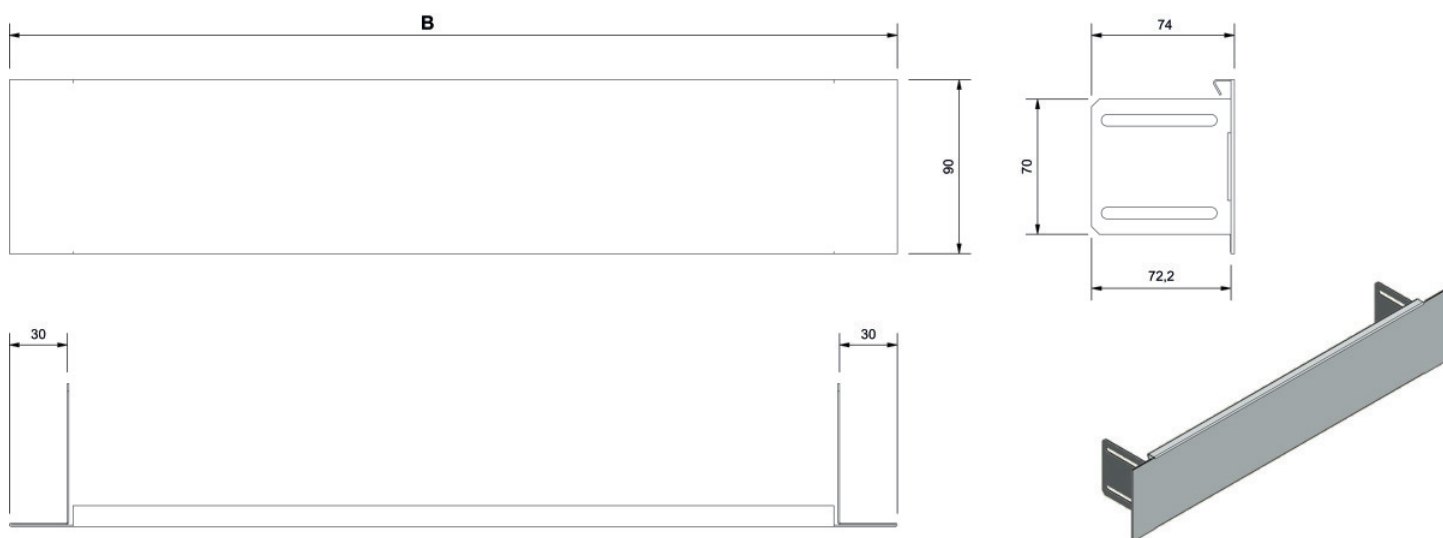

KELOX_{FB}

KM577SB KELOX flush-mounted manifold cabinet modesty panel for plaster trim 1260/90

1002941

Areas of application

Screed modesty panel, powder-coated (RAL 9010)

Length: coordinated with cabinet length

Specifications

Article information

colour 9010

Product information

VPE1 1,00 KT1

weight 1,000 KGM

text KELOX flush-mounted manifold cabinet modesty panel for plaster trim

INTRNR 84818099

code KM577SB

Art. No	label	t mm
1002941	1260/90	20