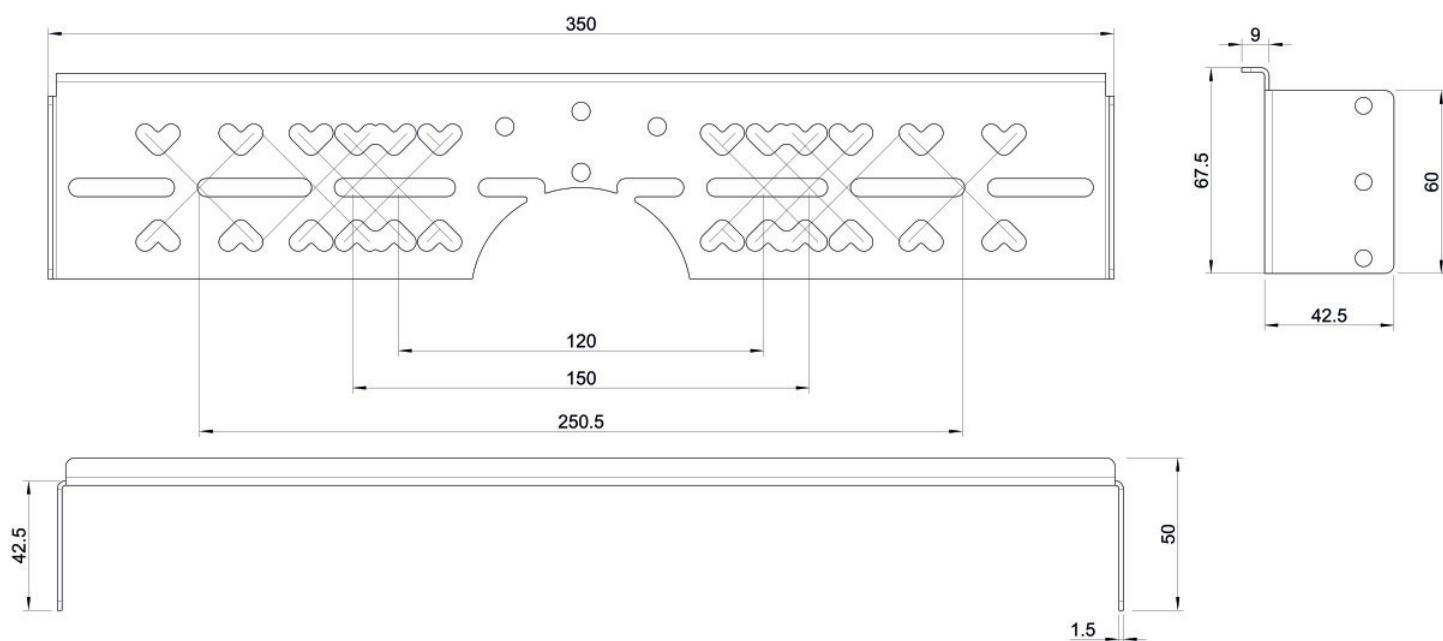

### Areas of application

For fixing connection sets of the KELEN, KETRIX, KELOX and STEELOX connection sets to stud walls in drywall construction.

# Specifications

## Product information

VPE1	4,00 KT1
VPE2	60,00 KT2
weight	0,300 KGM
text	KELIT connector rail drywall construction
INTRNR	73269098
main material group	KELEN
material group	KELEN accessories
code	K85D

Art. No	label
2629220	350mm