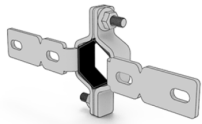

KELEN

K86H Fixing for adapter female d16-20x1/2"

2678650

Areas of application

Clamps straight and 90° female thread adapters for fastening to a surface. Protruding or recessed installation options. Cellular rubber for decoupling included. For KELOX ULTRAX, ULTRAX W, PROTEC and STEELOX - internal thread adapters d16-d20x1/2"

Specifications

Product information	
VPE1	5,00 SA1
VPE2	50,00 KT1
weight	0,112 KGM
text	Fixing for adapter female
INTRNR	73269098
main material group	KELEN
material group	KELEN accessories
code	K86H

Art. No	label
2678650	d16-20x1/2"