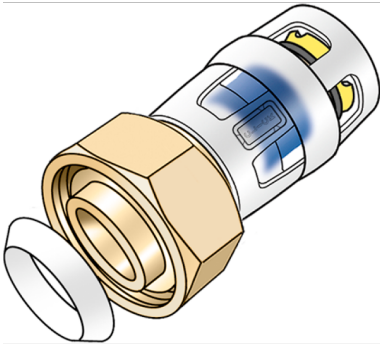

## KMP455KX KELOX-PROTEC CLIX screw fitting with female thread & wedge seal 20x3/4"

730204D04

### Areas of application

Plug-in screw fitting with female thread for connection to fittings, or threaded nipples made of dezincification-resistant brass (DZR), incl. push-on sleeve made of transparent polyamide with insertion click noise, as well as haptic and optical insertion indicator, O-rings, withdrawal barriers and protector ring as insertion locking device, incl. wedge seal

## Article information

port 1	Plug-in
port 2	Female thread cylindrical BSPT-Rp (ISO 7-1)
design	Straight

## Product information

VPE1	10,00 SA1
VPE2	130,00 KT1
weight	0,098 KGM
text	KELOX-PROTEC CLIX screw fitting with female thread & wedge seal
INTRNR	74122000
main material group	KELOX
material group	KELOX-PROtec pushfittings
code	KMP455KX