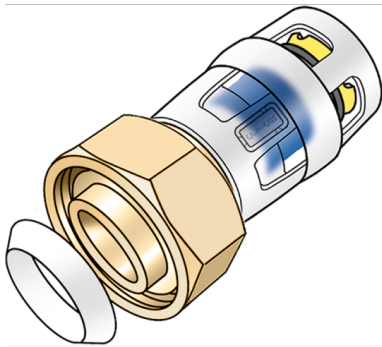

## KMP455KX KELOX-PROTEC CLIX screw fitting with female thread & wedge seal 25x3/4"

730204E04

### Areas of application

Plug-in screw fitting with female thread for connection to fittings, or threaded nipples made of dezincification-resistant brass (DZR), incl. push-on sleeve made of transparent polyamide with insertion click noise, as well as haptic and optical insertion indicator, O-rings, withdrawal barriers and protector ring as insertion locking device, incl. wedge seal

## Article information

port 1	Plug-in
port 2	Female thread cylindrical BSPT-Rp (ISO 7-1)
design	Straight

## Product information

VPE1	10,00 SA1
VPE2	100,00 KT1
weight	0,130 KGM
text	KELOX-PROTEC CLIX screw fitting with female thread & wedge seal
INTRNR	74122000
main material group	KELOX
material group	KELOX-PROtec pushfittings
code	KMP455KX