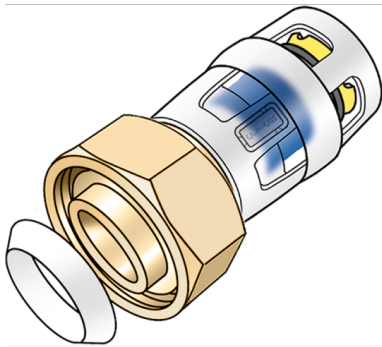

## KMP455KX KELOX-PROTEC CLIX screw fitting with female thread & wedge seal 32x3/4"

730204F04

### Areas of application

Plug-in screw fitting with female thread for connection to fittings, or threaded nipples made of dezincification-resistant brass (DZR), incl. push-on sleeve made of transparent polyamide with insertion click noise, as well as haptic and optical insertion indicator, O-rings, withdrawal barriers and protector ring as insertion locking device, incl. wedge seal

## Article information

port 1	Plug-in
port 2	Female thread cylindrical BSPT-Rp (ISO 7-1)
design	Straight

## Product information

VPE1	8,00 SA1
VPE2	56,00 KT1
weight	0,154 KGM
text	KELOX-PROTEC CLIX screw fitting with female thread & wedge seal
INTRNR	74122000
main material group	KELOX
material group	KELOX-PROtec pushfittings
code	KMP455KX