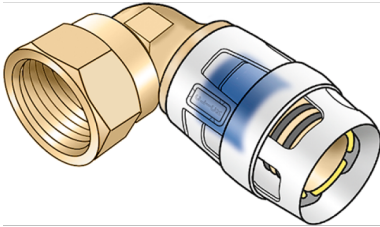

KELOX

KMP467X KELOX-PROTEC CLIX adapter elbow 90° with female thread 16x1/2"

730216B02

Areas of application

Plug-in adapter elbow with female thread, made of dezincification-resistant brass (DZR), incl. push-on sleeve made of transparent polyamide with insertion click noise, as well as haptic and optical insertion indicator, O-rings, withdrawal barriers and protector ring as an insertion locking device
DO NOT screw in any threaded pipes and cast iron fittings!

Approvals:

Specifications

Article information

port 1	Plug-in
port 2	Female thread cylindrical BSPT-Rp (ISO 7-1)
design	Knee
angle	90 °

Technical properties

maximum working pressure at 20 ° C	10 bar
------------------------------------	--------

Product information

VPE1	10,00 SA1
VPE2	140,00 KT1
weight	0,078 KGM
text	KELOX-PROTEC CLIX adapter elbow 90° with female thread
INTRNR	74122000
main material group	KELOX
material group	KELOX-PROtec pushfittings
code	KMP467X