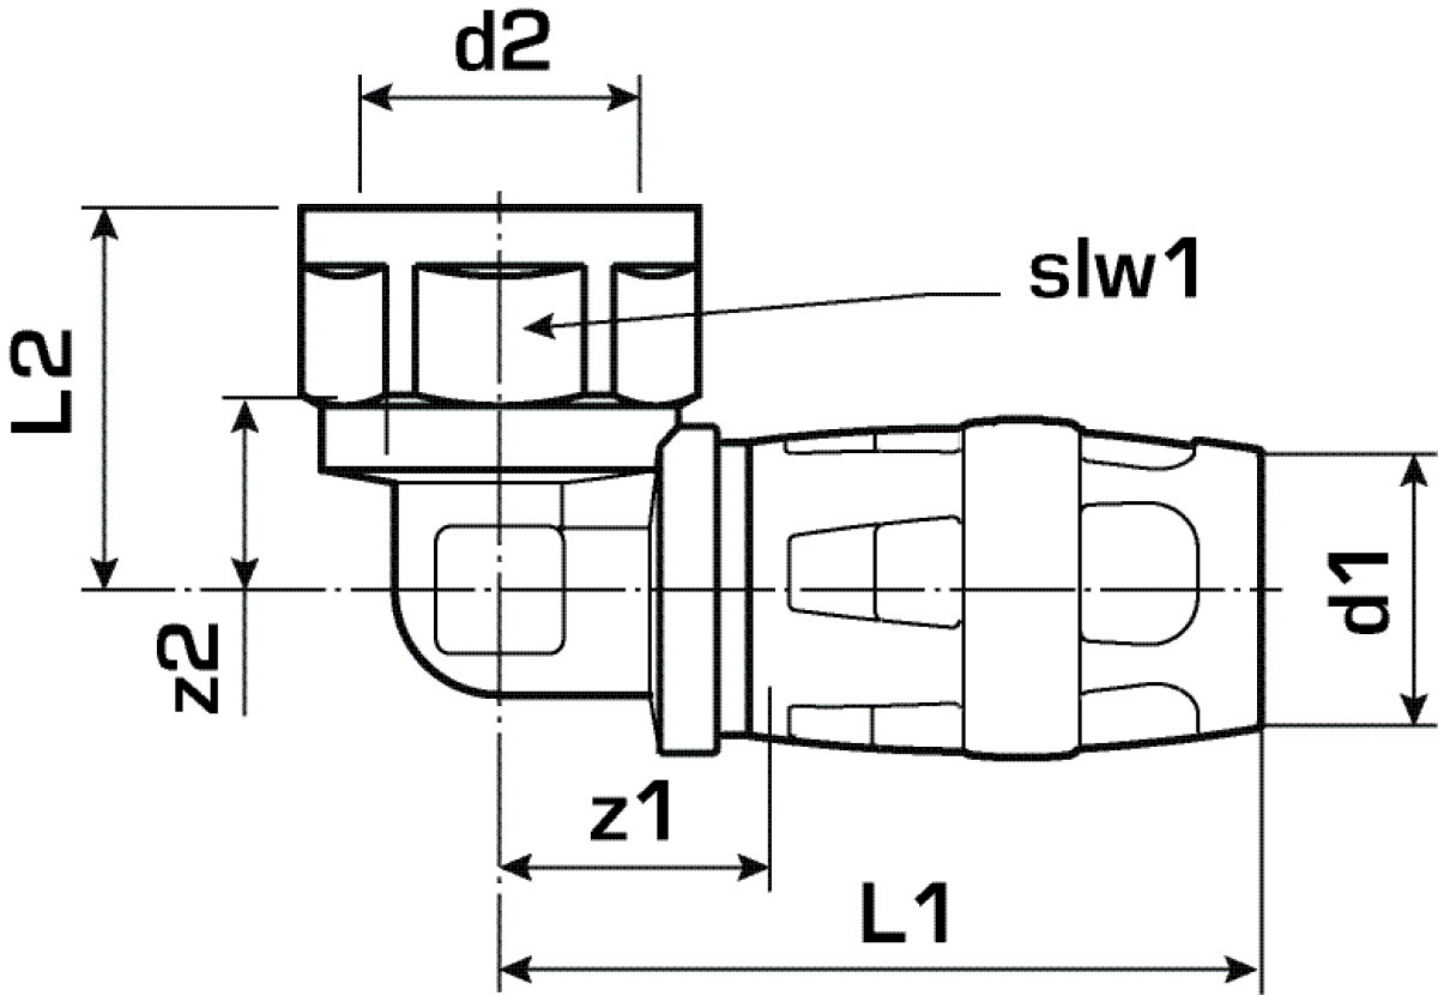

KELOX

KMP467X KELOX-PROTEC CLIX adapter elbow 90° with female thread 16x1/2"

730216B02

Areas of application

Plug-in adapter elbow with female thread, made of dezincification-resistant brass (DZR), incl. push-on sleeve made of transparent polyamide with insertion click noise, as well as haptic and optical insertion indicator, O-rings, withdrawal barriers and protector ring as an insertion locking device
DO NOT screw in any threaded pipes and cast iron fittings!

Approvals:

Specifications

Article information

port 1	Plug-in
port 2	Female thread cylindrical BSPT-Rp (ISO 7-1)
design	Knee
angle	90 °

Technical properties

maximum working pressure at 20 ° C	10 bar
------------------------------------	--------

Product information

VPE1	10,00 SA1
VPE2	140,00 KT1
weight	0,078 KGM
text	KELOX-PROTEC CLIX adapter elbow 90° with female thread
INTRNR	74122000
main material group	KELOX
material group	KELOX-PROtec pushfittings
code	KMP467X

Art. No	label	d2 Zoll	d1 mm	L1 mm	L2 mm	z1 mm	z2 mm	slw1 mm
730216B02	16x1/2"	1/2 Zoll (15)	16	51	26	18	13	24