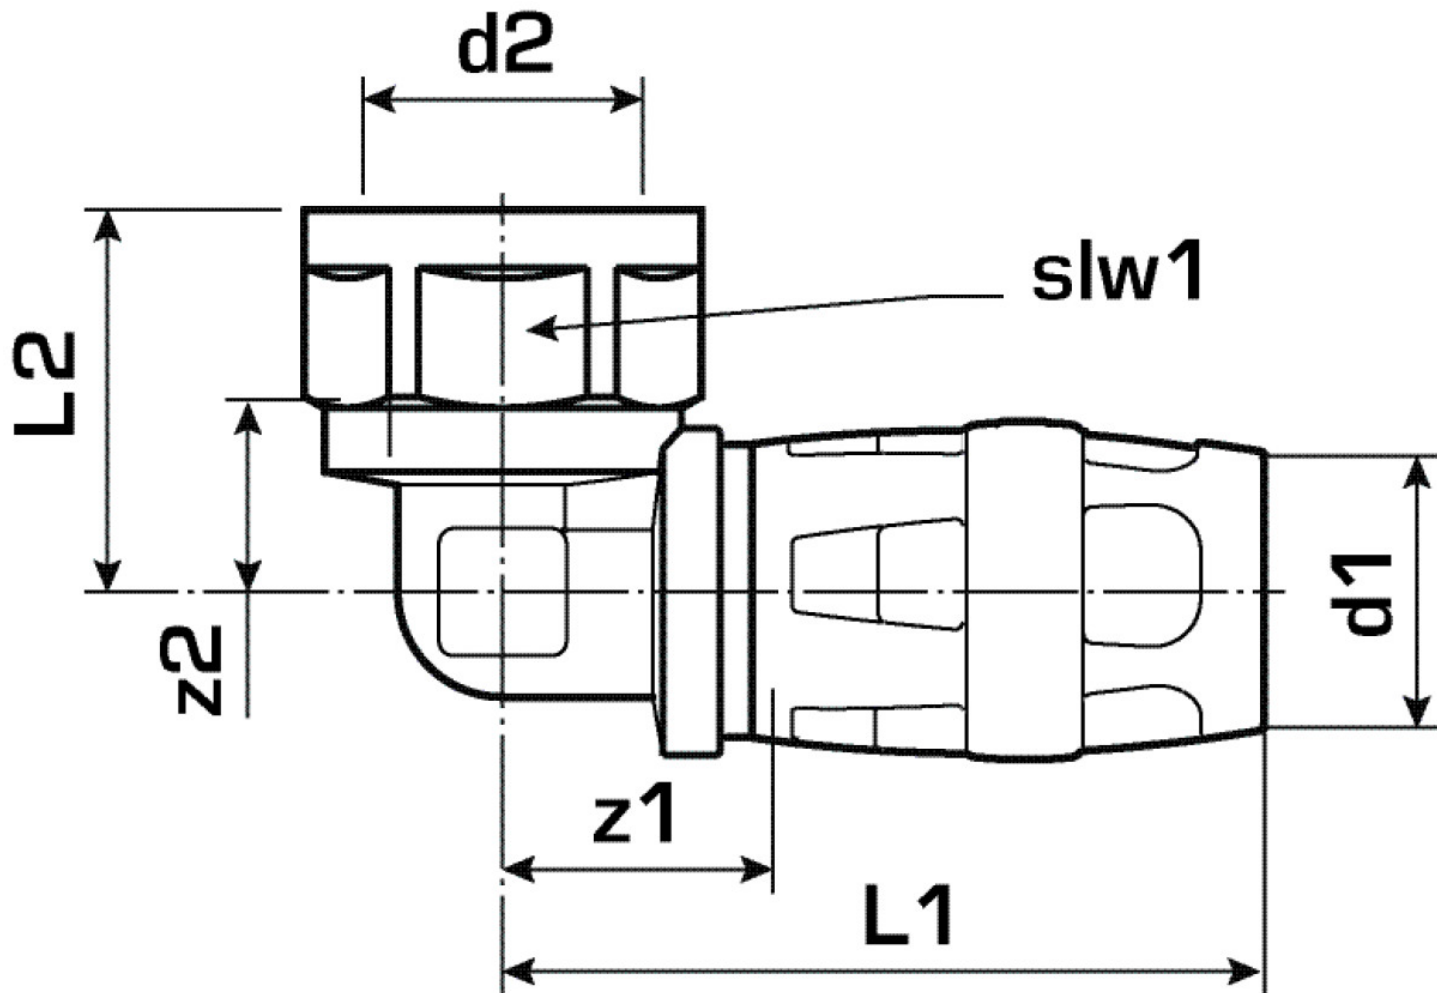

KELOX

KMP467X KELOX-PROTEC CLIX adapter elbow 90° with female thread 20x3/4"

730216D04

Areas of application

Plug-in adapter elbow with female thread, made of dezincification-resistant brass (DZR), incl. push-on sleeve made of transparent polyamide with insertion click noise, as well as haptic and optical insertion indicator, O-rings, withdrawal barriers and protector ring as an insertion locking device
DO NOT screw in any threaded pipes and cast iron fittings!

Approvals:

Specifications

Article information

port 1	Plug-in
port 2	Female thread cylindrical BSPT-Rp (ISO 7-1)
design	Knee
angle	90 °

Technical properties

maximum working pressure at 20 ° C	10 bar
------------------------------------	--------

Product information

VPE1	10,00 SA1
VPE2	100,00 KT1
weight	0,138 KGM
text	KELOX-PROTEC CLIX adapter elbow 90° with female thread
INTRNR	74122000
main material group	KELOX
material group	KELOX-PROtec pushfittings
code	KMP467X

Art. No	label	d2 Zoll	d1 mm	L1 mm	L2 mm	z1 mm	z2 mm	slw1 mm
730216D04	20x3/4"	3/4 Zoll (20)	20	55	31	22	17	30