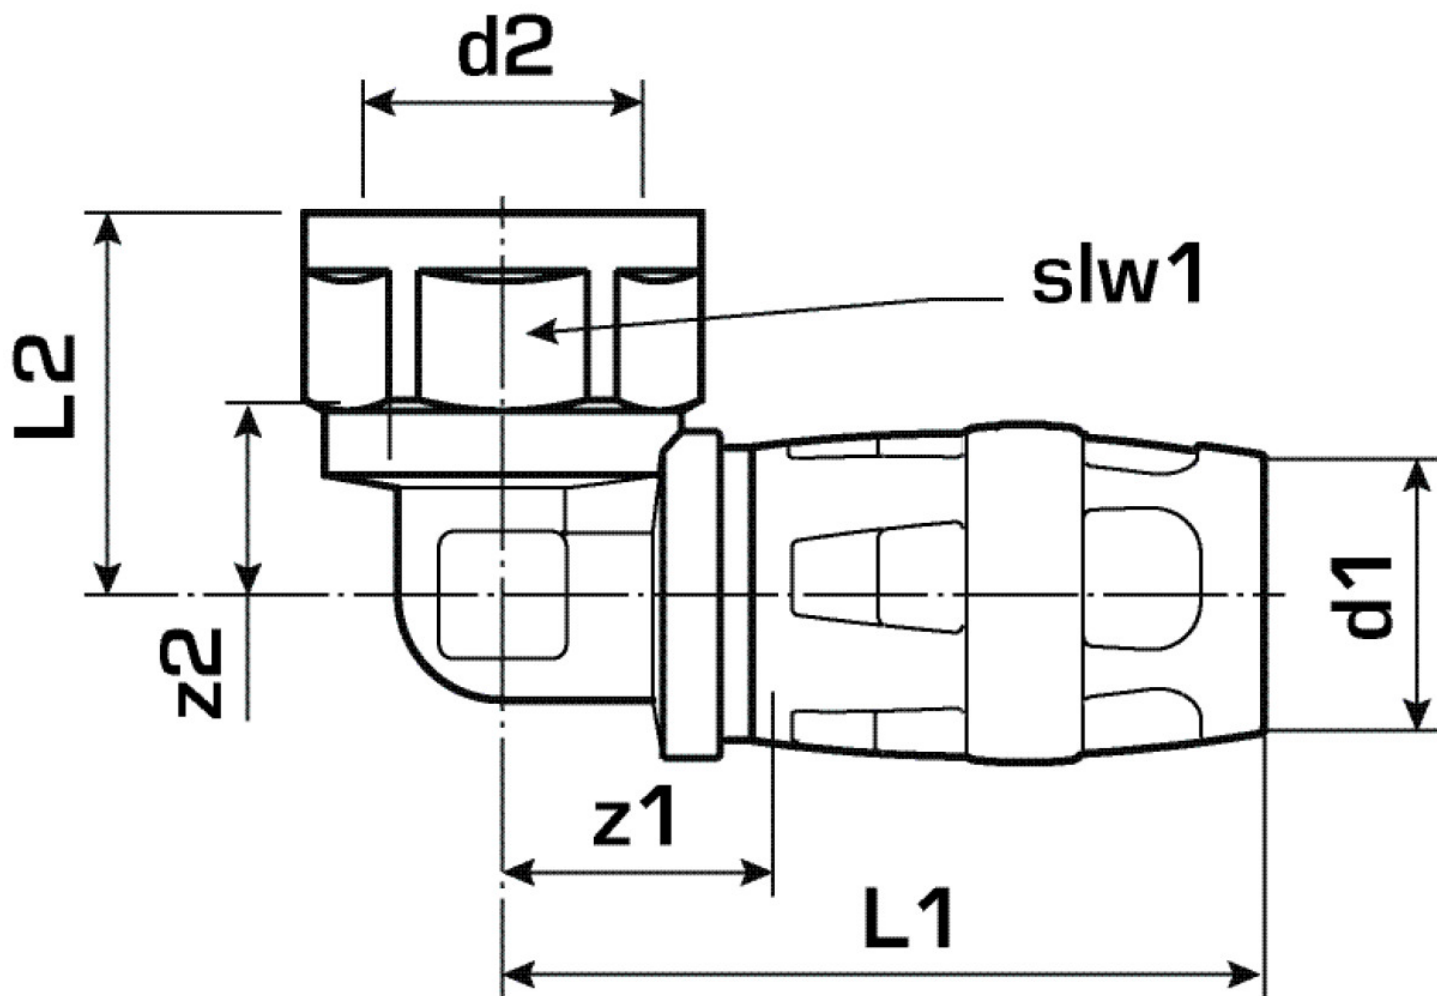

KELOX

KMP467X KELOX-PROTEC CLIX adapter elbow 90° with female thread 25x3/4"

730216E04

Areas of application

Plug-in adapter elbow with female thread, made of dezincification-resistant brass (DZR), incl. push-on sleeve made of transparent polyamide with insertion click noise, as well as haptic and optical insertion indicator, O-rings, withdrawal barriers and protector ring as an insertion locking device
DO NOT screw in any threaded pipes and cast iron fittings!

Approvals:

Specifications

Article information

port 1	Plug-in
port 2	Female thread cylindrical BSPT-Rp (ISO 7-1)
design	Knee
angle	90 °

Technical properties

maximum working pressure at 20 ° C	10 bar
------------------------------------	--------

Product information

VPE1	10,00 SA1
VPE2	90,00 KT1
weight	0,152 KGM
text	KELOX-PROTEC CLIX adapter elbow 90° with female thread
INTRNR	74122000
main material group	KELOX
material group	KELOX-PROtec pushfittings
code	KMP467X

Art. No	label	d2 Zoll	d1 mm	L1 mm	L2 mm	z1 mm	z2 mm	slw1 mm
730216E04	25x3/4"	3/4 Zoll (20)	25	61	31	22	17	30