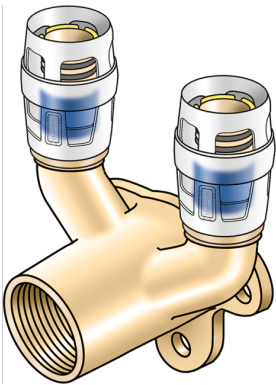

KELOX

KMP477X KELOX-PROTEC CLIX double U wall bracket fitting with female thread 16x1/2"

730254B2B

Areas of application

Double U wall bracket fitting with female thread, made of dezincification-resistant (DZR) brass, incl. push-on sleeve made of transparent polyamide with insertion click noise, as well as haptic and optical insertion indicator, O-rings, withdrawal barriers and a protector ring as an insertion locking device

Overall height:

1/2" - 46 mm

DO NOT screw in threaded pipes and cast iron fittings!

Approvals:

Specifications

Article information

port 1	Plug-in
design	Continuously right-angled

Technical properties

maximum working pressure at 20 ° C	10 bar
---	--------

Product information

VPE1	10,00 SA1
VPE2	50,00 KT1
weight	0,246 KGM
text	KELOX-PROTEC CLIX double U wall bracket fitting with female thread
INTRNR	74122000
main material group	KELOX
material group	KELOX-PROtec pushfittings
code	KMP477X