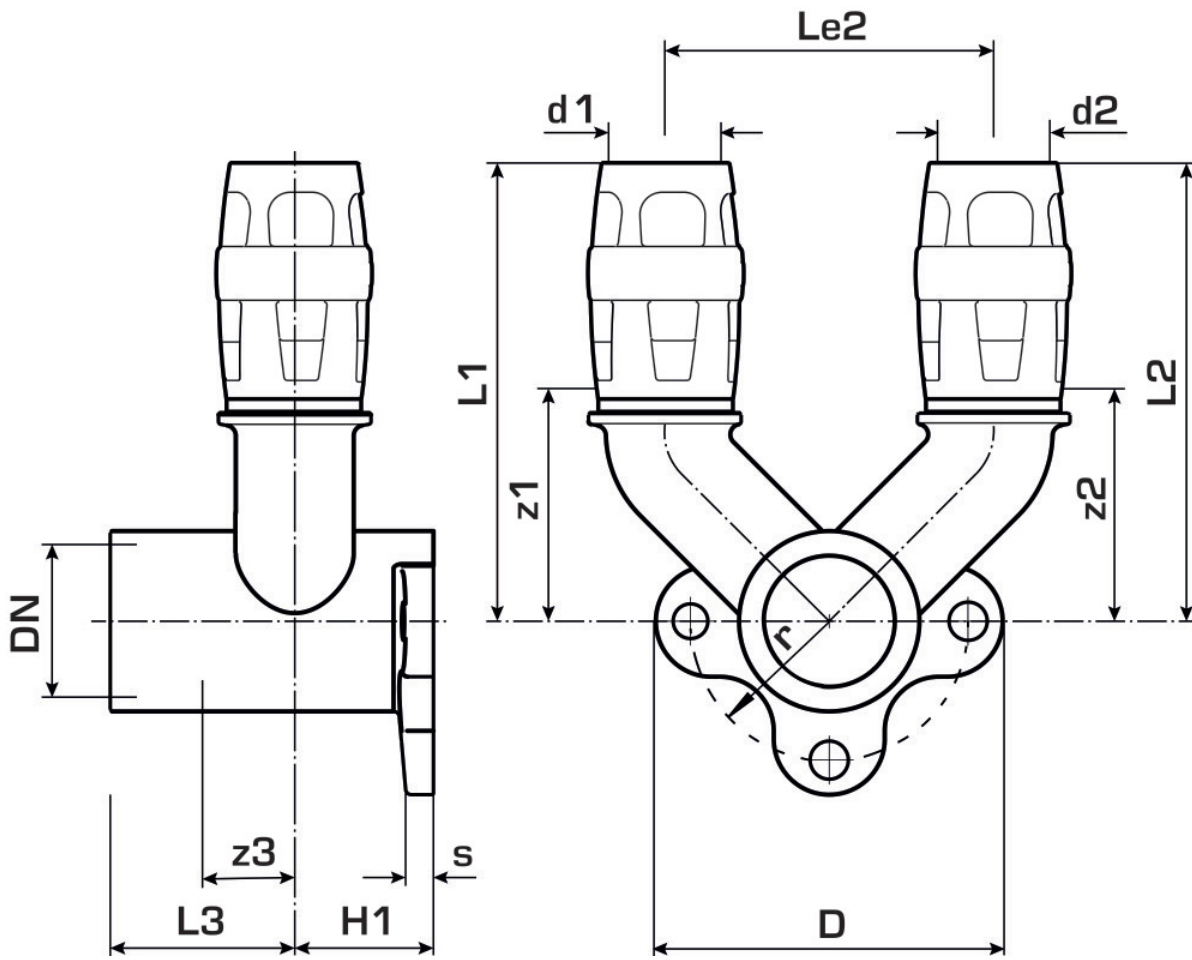

KELOX

KMP477X KELOX-PROTEC CLIX double U wall bracket fitting with female thread 16x1/2"

730254B2B

Areas of application

Double U wall bracket fitting with female thread, made of dezincification-resistant (DZR) brass, incl. push-on sleeve made of transparent polyamide with insertion click noise, as well as haptic and optical insertion indicator, O-rings, withdrawal barriers and a protector ring as an insertion locking device

Overall height:

1/2" - 46 mm

DO NOT screw in threaded pipes and cast iron fittings!

Approvals:

Specifications

Article information

port 1	Plug-in
design	Continuously right-angled

Technical properties

maximum working pressure at 20 ° C	10 bar
---	--------

Product information

VPE1	10,00 SA1
VPE2	50,00 KT1
weight	0,246 KGM
text	KELOX-PROTEC CLIX double U wall bracket fitting with female thread
INTRNR	74122000
main material group	KELOX
material group	KELOX-PROtec pushfittings
code	KMP477X

Art. No	label	d1 mm	L1 mm	L2 mm	L3 mm	z1 mm	z2 mm	z3 mm
730254B2B	16x1/2"	16	66	26	27	34	9	9