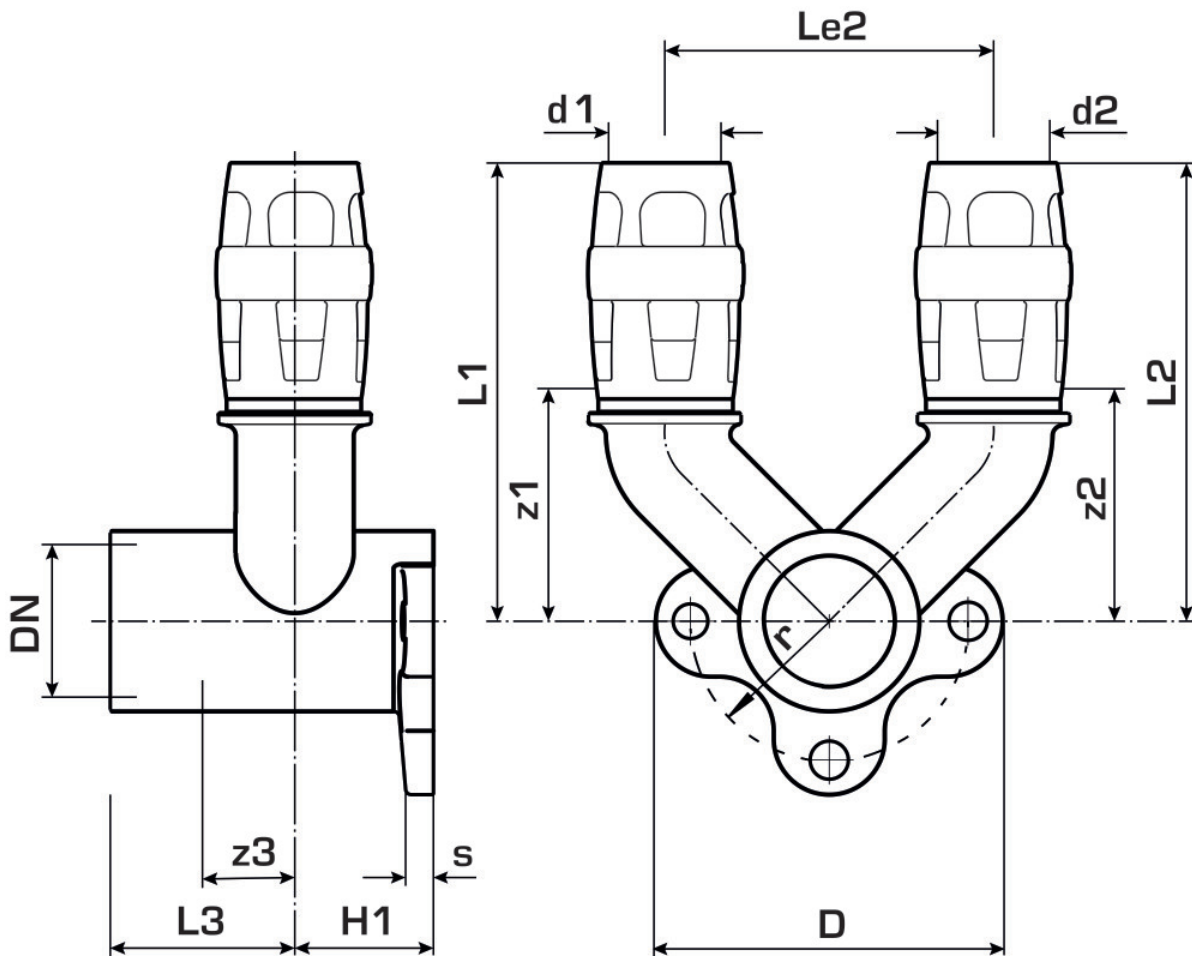

Overall height:

1/2" - 46 mm

DO NOT screw in threaded pipes and cast iron fittings!

## Article information

port 1	Plug-in
design	Continuously right-angled

## Product information

VPE1	10,00 SA1
VPE2	40,00 KT1
weight	0,262 KGM
text	KELOX-PROTEC CLIX double U wall bracket fitting with female thread
INTRNR	74122000
main material group	KELOX
material group	KELOX-PROtec pushfittings
code	KMP477X

Art. No	label	d1 mm	L1 mm	L2 mm	L3 mm	z1 mm	z2 mm	z3 mm
730254D2D	20x1/2"	20	68	26	27	34	10	9