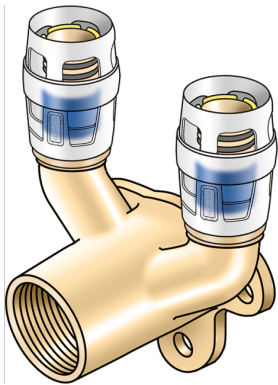

## KMP477X KELOX-PROTEC CLIX double U wall bracket fitting with female thread 20x1/2"

730254D2D

### Areas of application

Double U wall bracket fitting with female thread, made of dezincification-resistant (DZR) brass, incl. push-on sleeve made of transparent polyamide with insertion click noise, as well as haptic and optical insertion indicator, O-rings, withdrawal barriers and a protector ring as an insertion locking device

Overall height:

1/2" - 46 mm

DO NOT screw in threaded pipes and cast iron fittings!