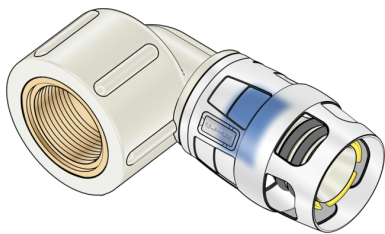

KELOX

KWP467X KELOX PROTEC CLIX plug-in elbow adapter 90° female 20x1/2"

730716D02

Areas of application

Plug-in adapter elbow with female thread, made of PPSU, incl. push-on sleeve made of transparent polyamide with insertion click noise, as well as haptic and optical insertion indicator, O-rings, withdrawal barriers and a protector ring as an insertion locking device
DO NOT screw in any threaded pipes and cast iron fittings!

Approvals:

Specifications

Product information	
VPE1	10,00 SA1
VPE2	120,00 KT1
weight	0,072 KGM
text	KELOX PROTEC CLIX plug-in elbow adapter 90° female
INTRNR	74122000
main material group	KELOX
material group	KELOX-PROtec-PPSU pushfittings
code	KWP467X