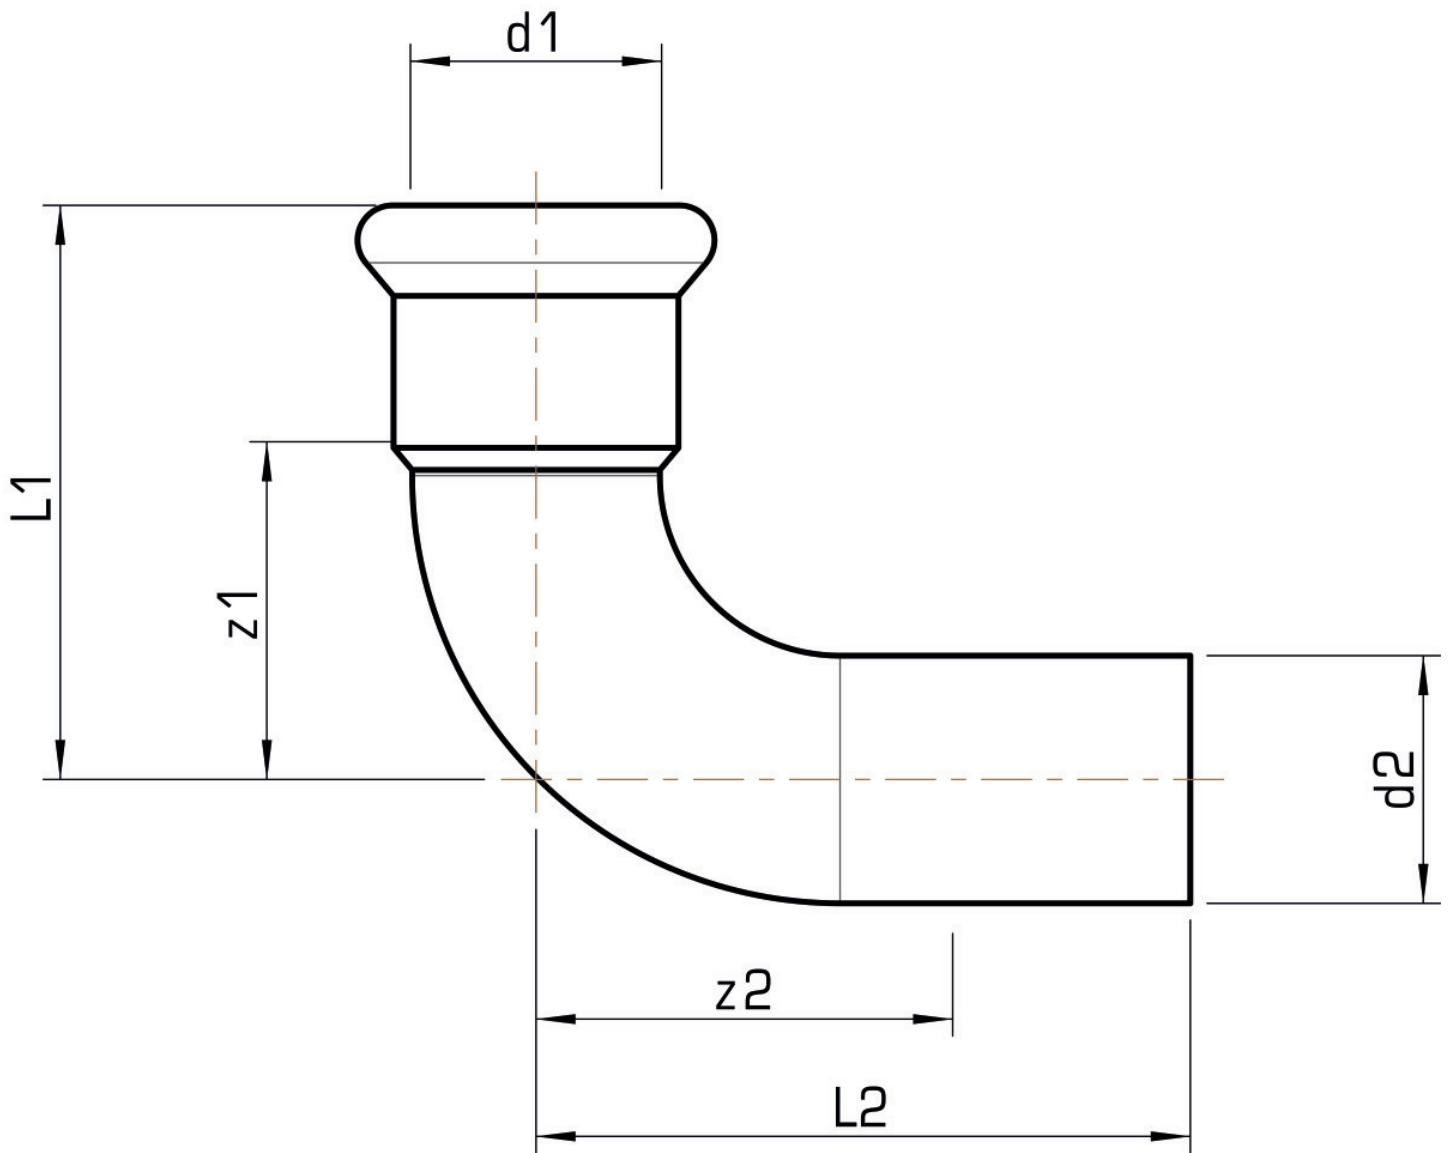

STEEL FIX EDELSTAHL

NPI421 STEELFIX industrial stainless steel press-fit-elbow 90° male/female 88,9

53316KK0

Areas of application

Press-elbow 90° m/f stainless steel 1.4301, incl. EPDM sealing elements, of d15-54 "leak before pressed"

Press contour: M

ATTENTION: NOT suitable for drinking water!

Specifications

Article information

port 1	Pressmuffe
port 2	Zapfen/Rohrende
execution	1-teilig
design	Bogen
angle	90 °
press contour	M

Product information

VPE1	2,00 SA1
VPE2	8,00 KT1
weight	1,320 KGM
text	STEELFIX industrial stainless steel press-fit-elbow 90° male/female
INTRNR	73072980
code	NPI421

Art. No	label	d1 mm	d2 mm	L1 mm	L2 mm	z1 mm	z2 mm
53316KK0	88,9	88,9	88,9	175	190	111	127