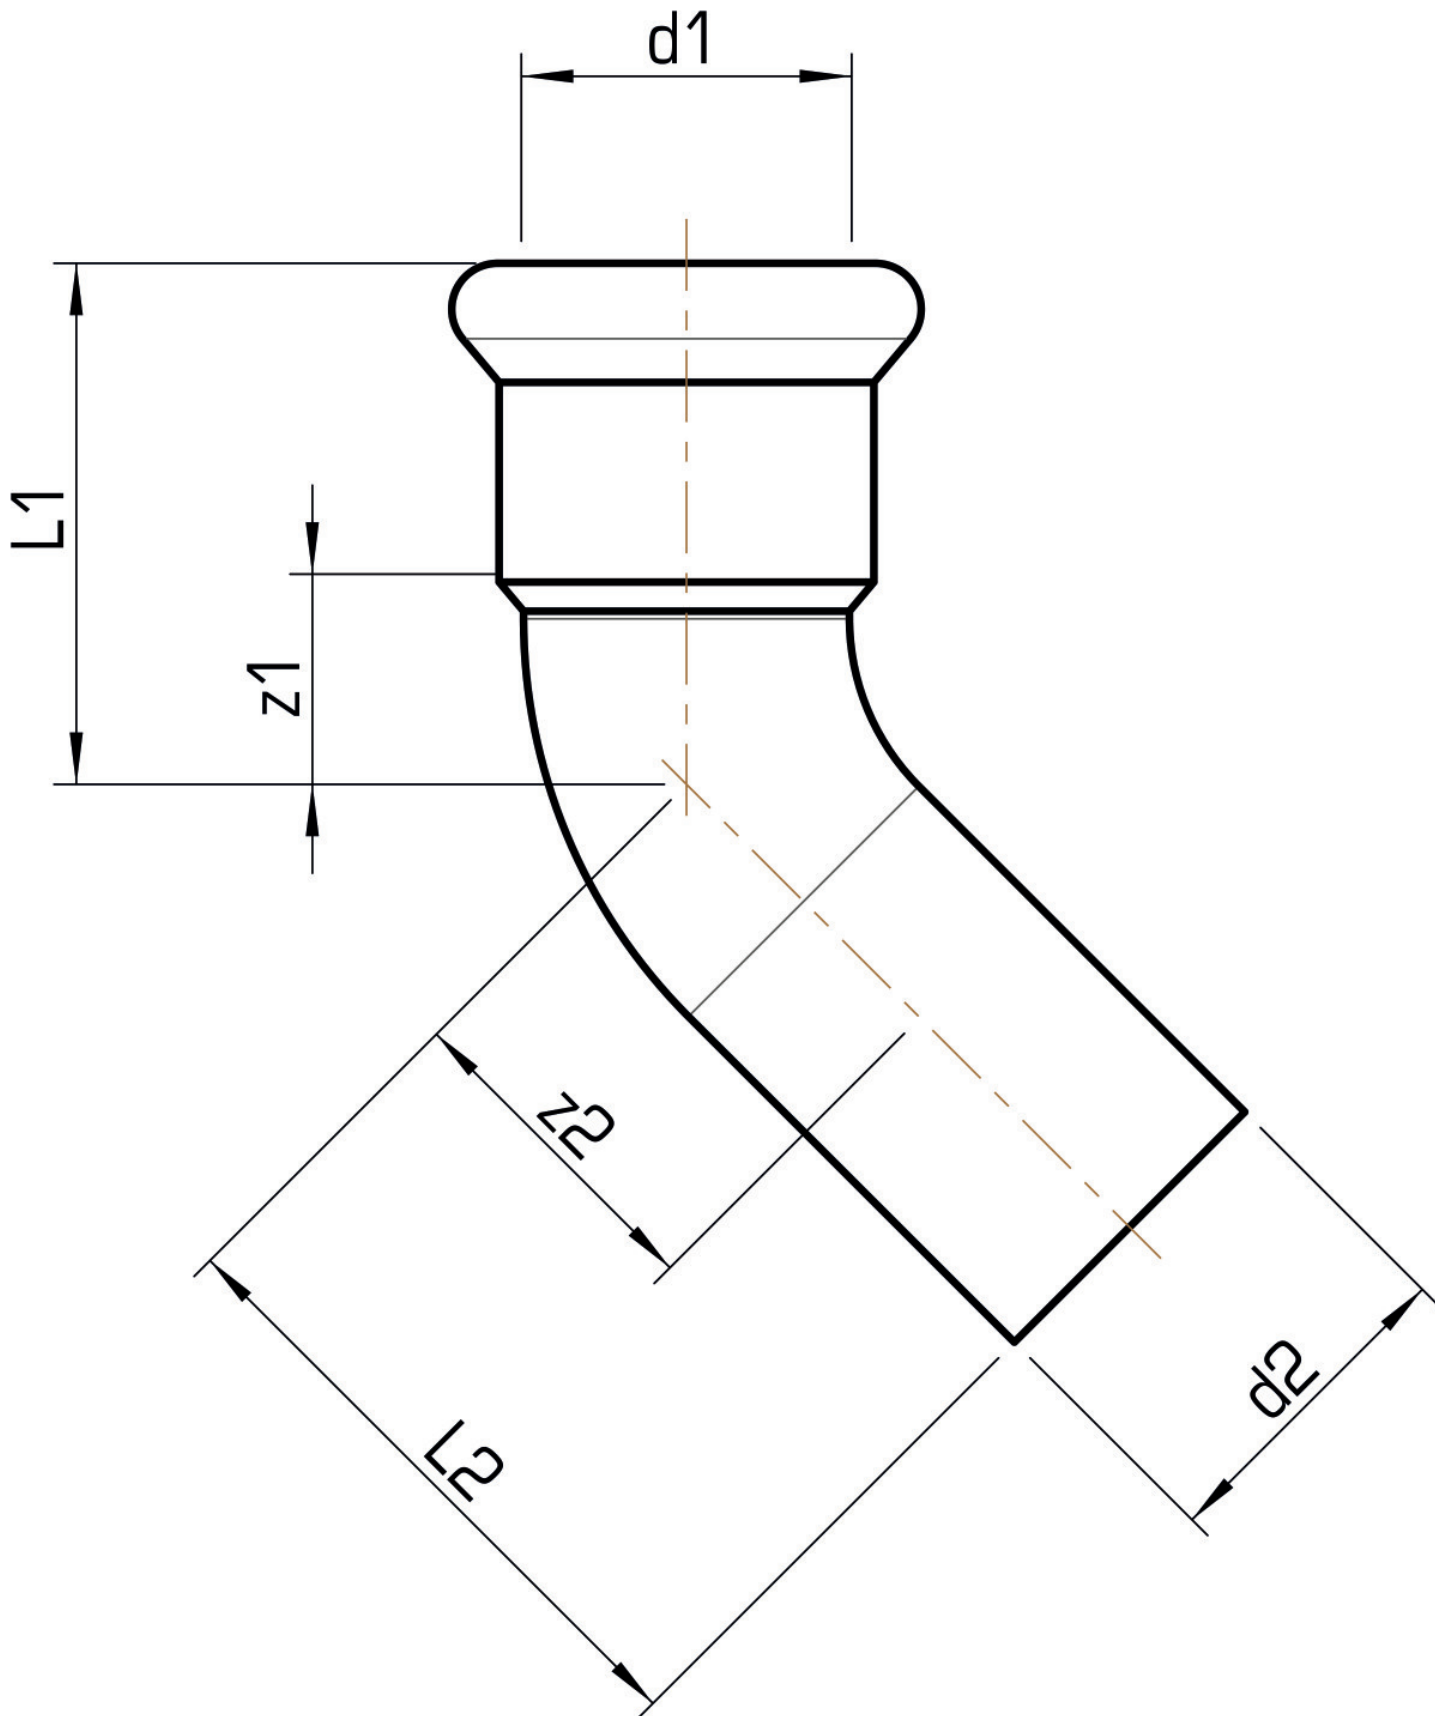

STEEL FIX EDELSTAHL

NPI426 STEELFIX industrial stainless steel press-fit elbow 45° male/female 18

53321CC0

Areas of application

Press-elbow 45° m/f stainless steel 1.4301, incl. EPDM sealing elements, of d15-54 "leak before pressed"

Press contour: M

ATTENTION: NOT suitable for drinking water!

Specifications

Article information

port 1	Pressmuffe
port 2	Zapfen/Rohrende
execution	1-teilig
design	Bogen
angle	45 °
press contour	M

Product information

VPE1	10,00 SA1
VPE2	120,00 KT1
VPE3	3000,00 PAL
weight	0,050 KGM
text	STEELFIX industrial stainless steel press-fit elbow 45° male/female
INTRNR	73072980
code	NPI426

Art. No	label	d1 mm	d2 mm	L1 mm	L2 mm	z1 mm	z2 mm
53321CC0	18	18	18	32	39	12	19