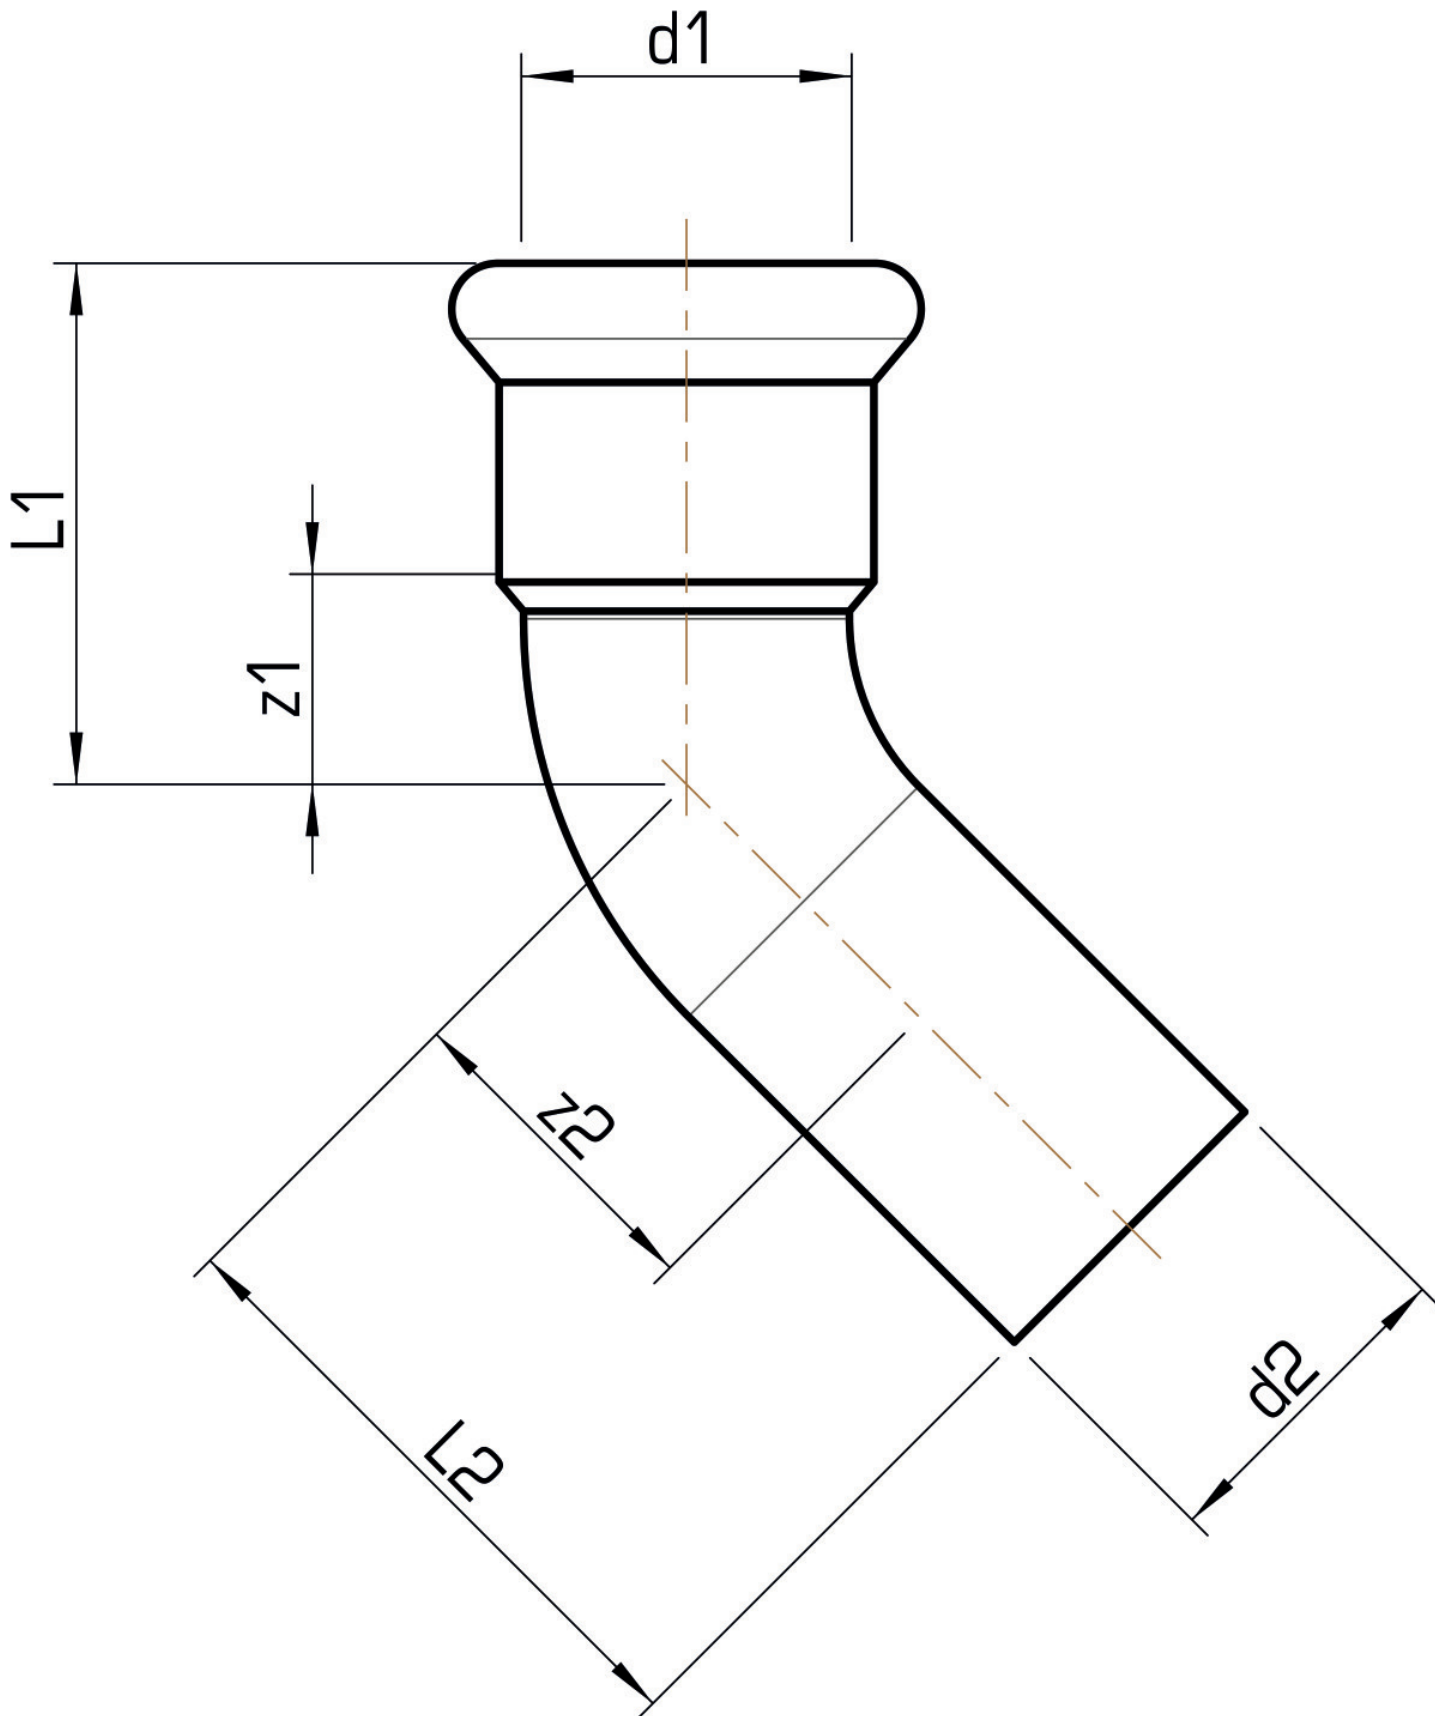

STEEL FIX EDELSTAHL

NPI426 STEELFIX industrial stainless steel press-fit elbow 45° male/female 28

53321EE0

Areas of application

Press-elbow 45° m/f stainless steel 1.4301, incl. EPDM sealing elements, of d15-54 "leak before pressed"

Press contour: M

ATTENTION: NOT suitable for drinking water!

Specifications

Article information

port 1	Pressmuffe
port 2	Zapfen/Rohrende
execution	1-teilig
design	Bogen
angle	45 °
press contour	M

Product information

VPE1	10,00 SA1
VPE2	40,00 KT1
VPE3	1000,00 PAL
weight	0,100 KGM
text	STEELFIX industrial stainless steel press-fit elbow 45° male/female
INTRNR	73072980
code	NPI426

Art. No	label	d1 mm	d2 mm	L1 mm	L2 mm	z1 mm	z2 mm
53321EE0	28	28	28	40	46	17	23