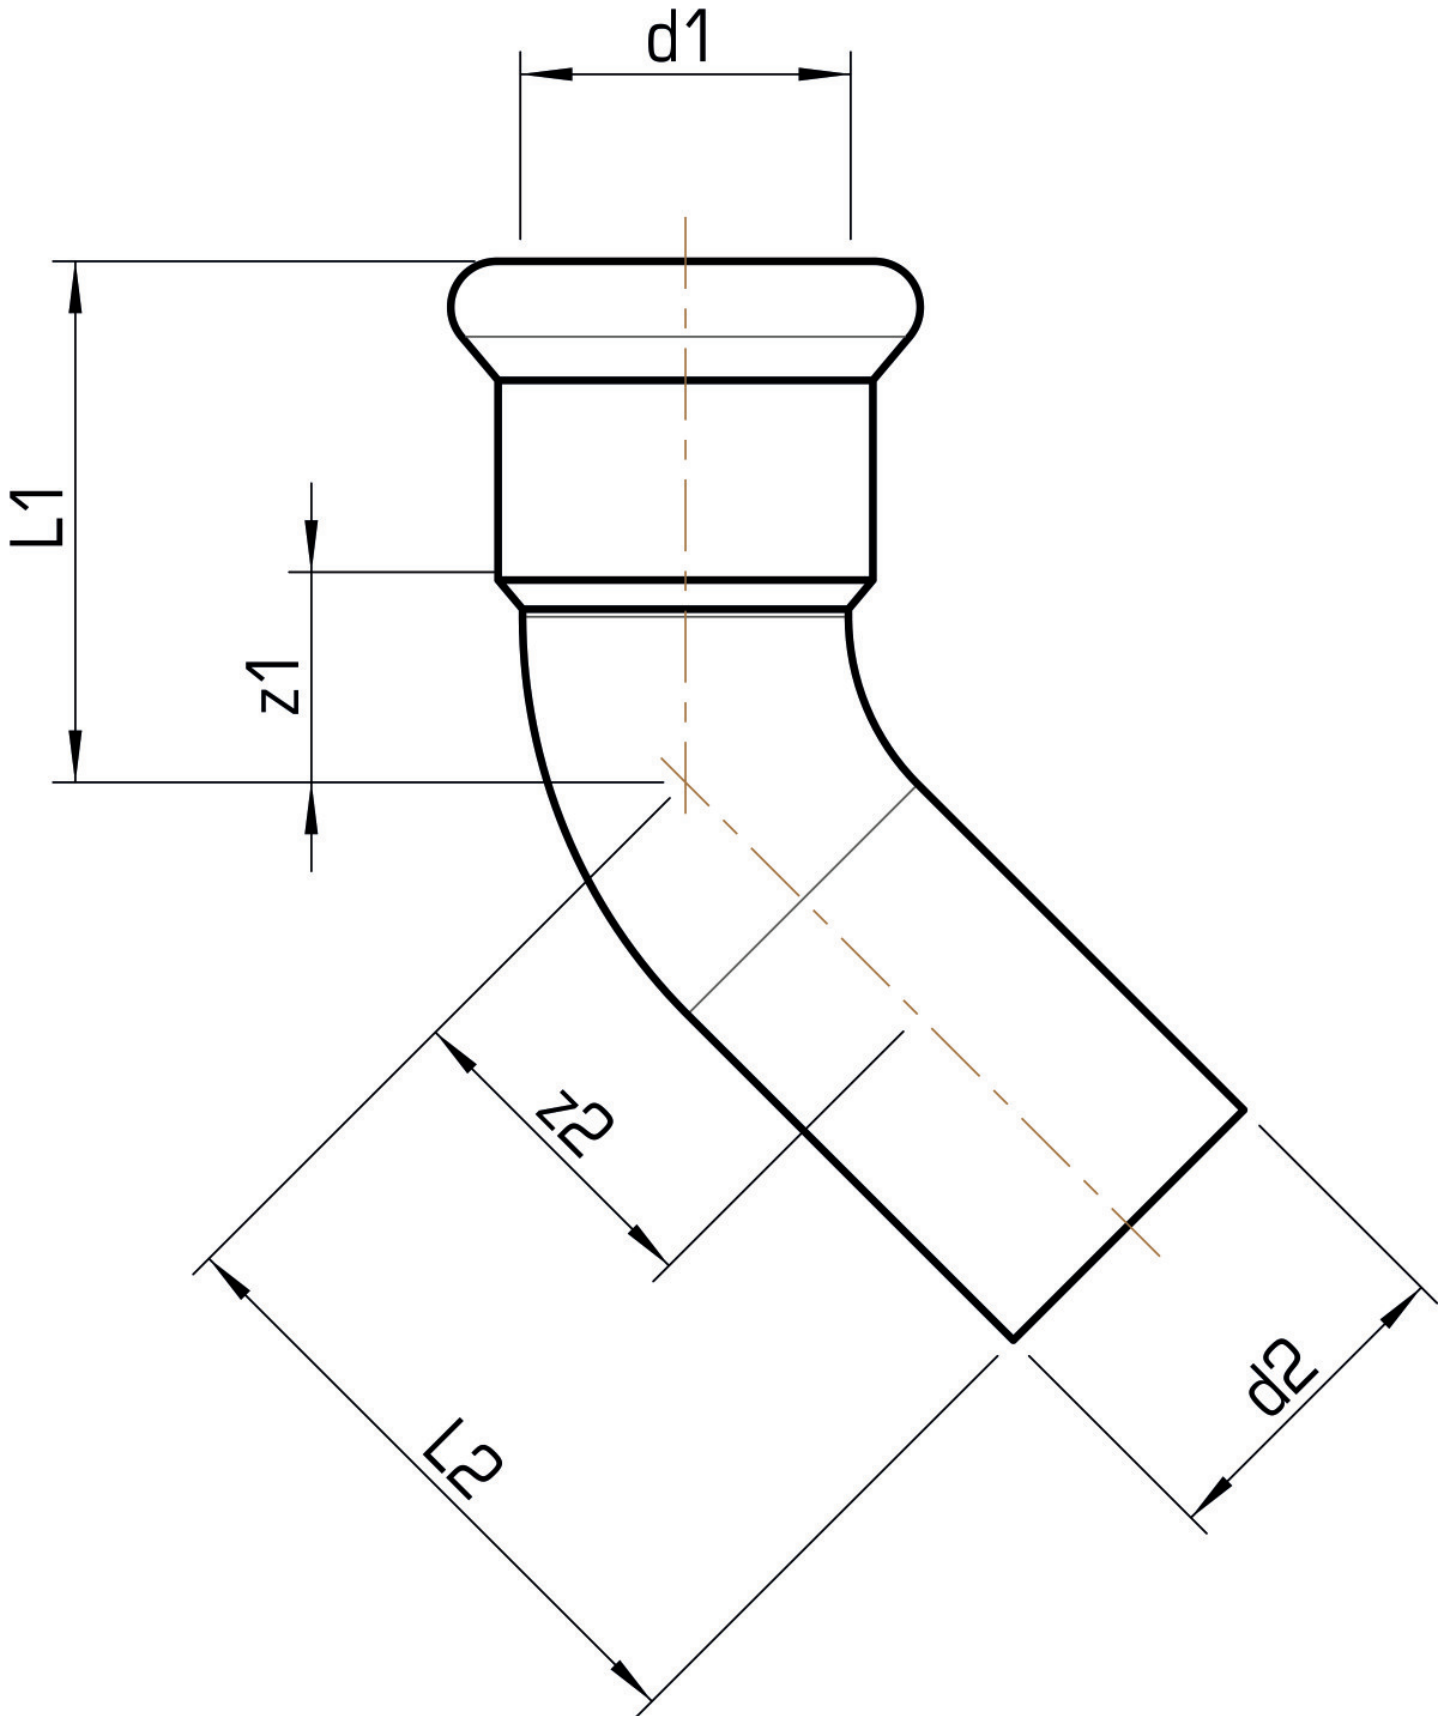

STEEL FIX EDELSTAHL

NPI426 STEELFIX industrial stainless steel press-fit elbow 45° male/female 76,1

53321JJ0

Areas of application

Press-elbow 45° m/f stainless steel 1.4301, incl. EPDM sealing elements, of d15-54 "leak before pressed"

Press contour: M

ATTENTION: NOT suitable for drinking water!

Specifications

Article information

port 1	Pressmuffe
port 2	Zapfen/Rohrende
execution	1-teilig
design	Bogen
angle	45 °
press contour	M

Product information

VPE1	2,00 SA1
VPE2	12,00 KT1
weight	0,770 KGM
text	STEELFIX industrial stainless steel press-fit elbow 45° male/female
INTRNR	73072980
code	NPI426

Art. No	label	d1 mm	d2 mm	L1 mm	L2 mm	z1 mm	z2 mm
53321JJ0	76,1	76,1	76,1	98	117	43	62