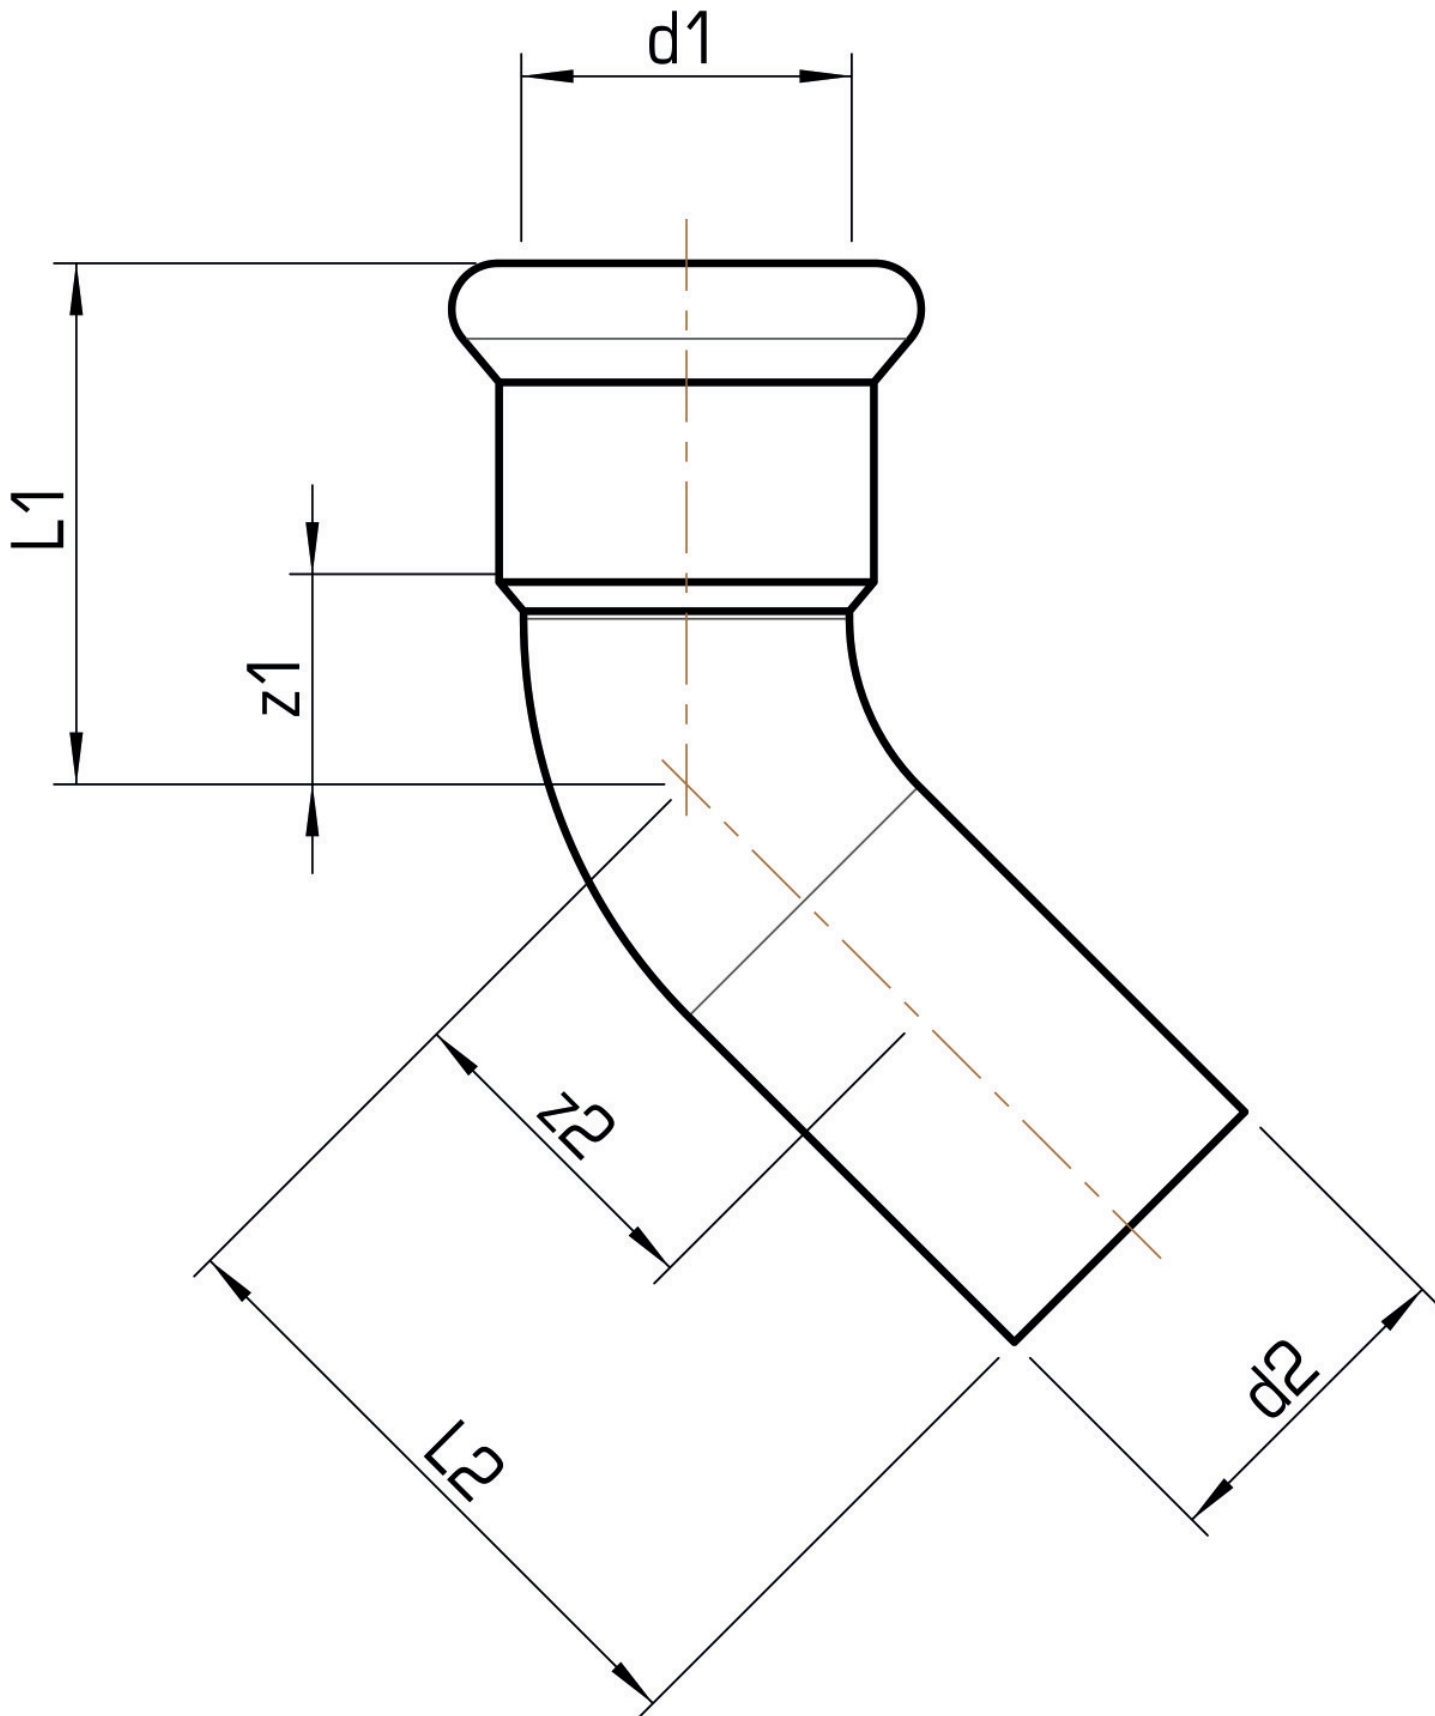

# STEEL FIX EDELSTAHL

NPI426 STEELFIX industrial stainless steel press-fit elbow 45° male/female 88,9

53321KK0

## Areas of application

Press-elbow 45° m/f stainless steel 1.4301, incl. EPDM sealing elements, of d15-54 "leak before pressed"

Press contour: M

ATTENTION: NOT suitable for drinking water!

## Article information

<b>port 1</b>	Pressmuffe
<b>port 2</b>	Zapfen/Rohrende
<b>execution</b>	1-teilig
<b>design</b>	Bogen
<b>angle</b>	45 °
<b>press contour</b>	M

## Product information

<b>VPE1</b>	2,00 SA1
<b>VPE2</b>	8,00 KT1
<b>weight</b>	1,000 KGM
<b>text</b>	STEELFIX industrial stainless steel press-fit elbow 45° male/female
<b>INTRNR</b>	73072980
<b>code</b>	NPI426