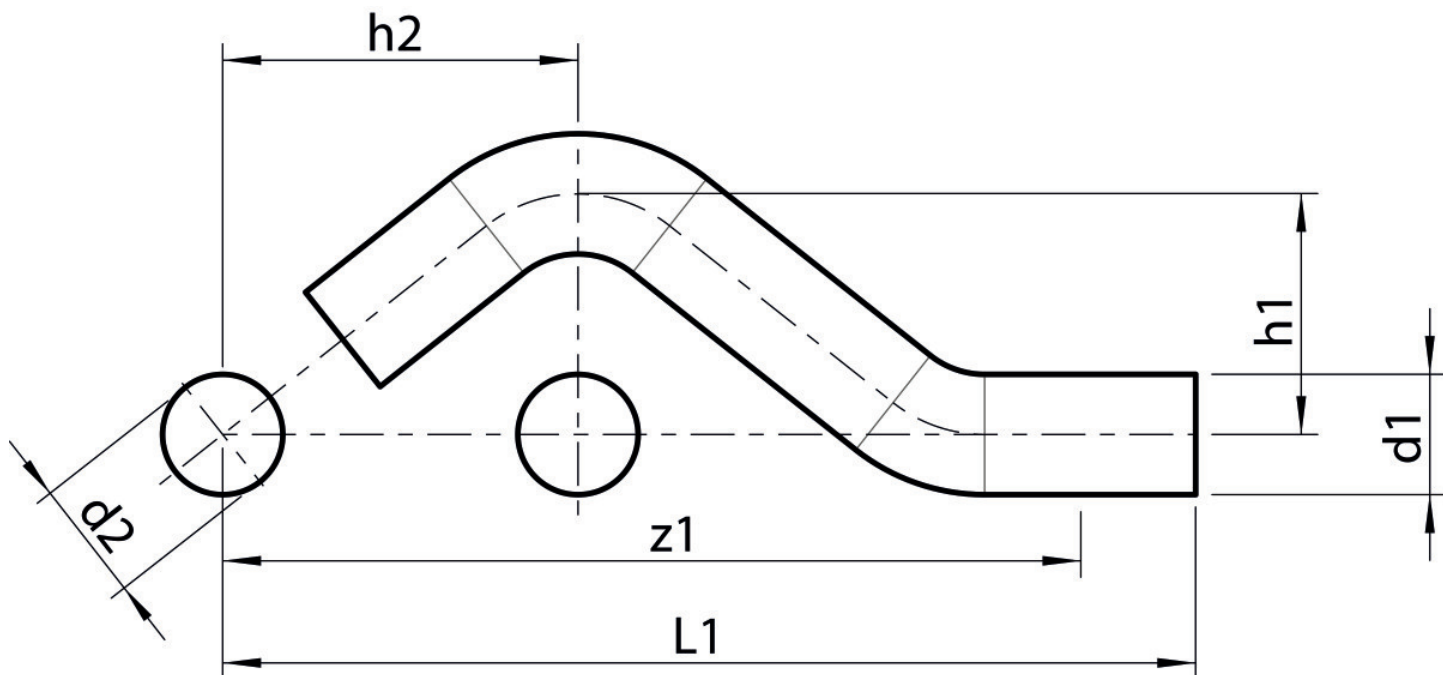

STEEL FIX EDELSTAHL

NPI427 STEELFIX industrial stainless steel press-fit curved pipe male/female 18

53323CC0

Areas of application

Curved pipe for parallel lines m/m made of stainless steel 1.4301

ATTENTION: NOT suitable for drinking water!

Specifications

Article information

port 1	Zapfen/Rohrende
port 2	Zapfen/Rohrende
execution	1-teilig
design	Versprung
press contour	M

Product information

VPE1	10,00 SA1
VPE2	60,00 KT1
VPE3	1500,00 PAL
weight	0,110 KGM
text	STEELFIX industrial stainless steel press-fit curved pipe male/female
INTRNR	73072980
code	NPI427

Art. No	label	d1 mm	d2 mm	L1 mm	z1 mm
53323CC0	18	18	18	165	145