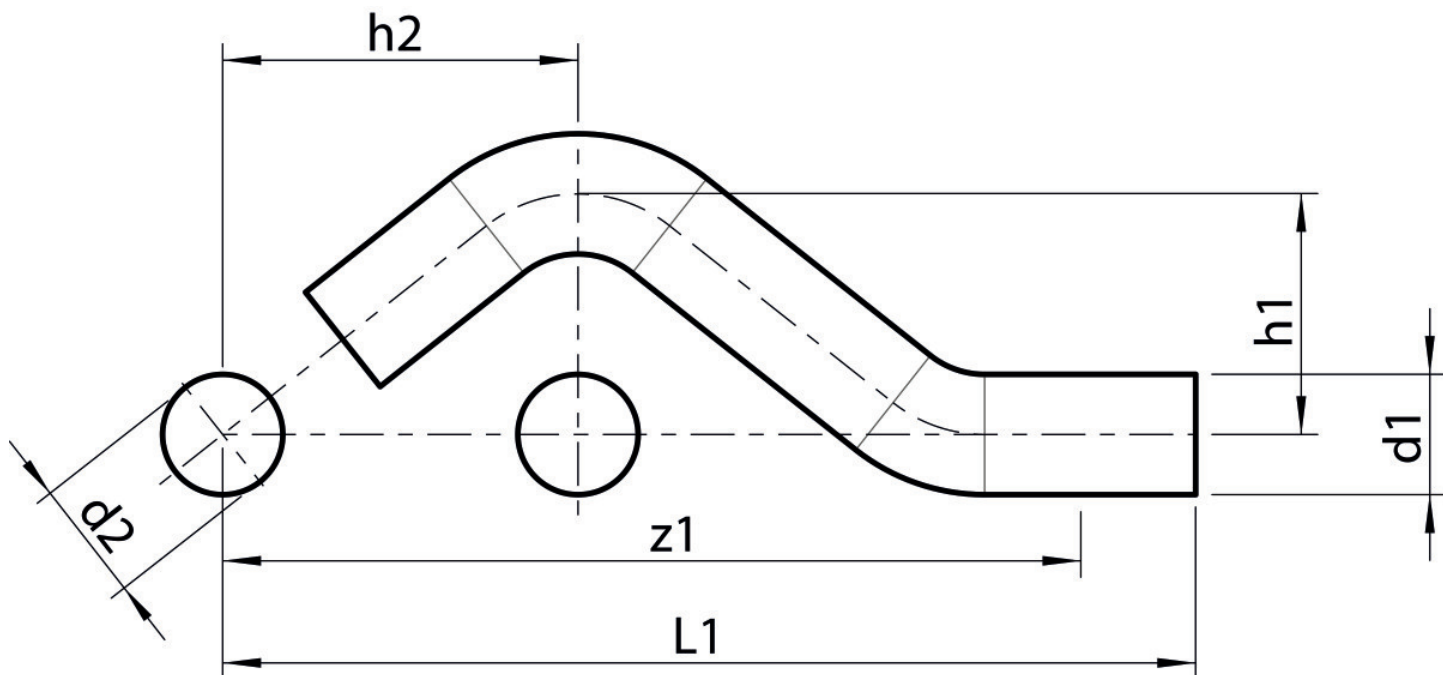

STEEL FIX EDELSTAHL

NPI427 STEELFIX industrial stainless steel press-fit curved pipe male/female 22

53323DD0

Areas of application

Curved pipe for parallel lines m/m made of stainless steel 1.4301

ATTENTION: NOT suitable for drinking water!

Specifications

Article information

port 1	Zapfen/Rohrende
port 2	Zapfen/Rohrende
execution	1-teilig
design	Versprung
press contour	M

Product information

VPE1	10,00 SA1
VPE2	40,00 KT1
VPE3	1000,00 PAL
weight	0,140 KGM
text	STEELFIX industrial stainless steel press-fit curved pipe male/female
INTRNR	73072980
code	NPI427

Art. No	label	d1 mm	d2 mm	L1 mm	z1 mm
53323DD0	22	18	22	178	157