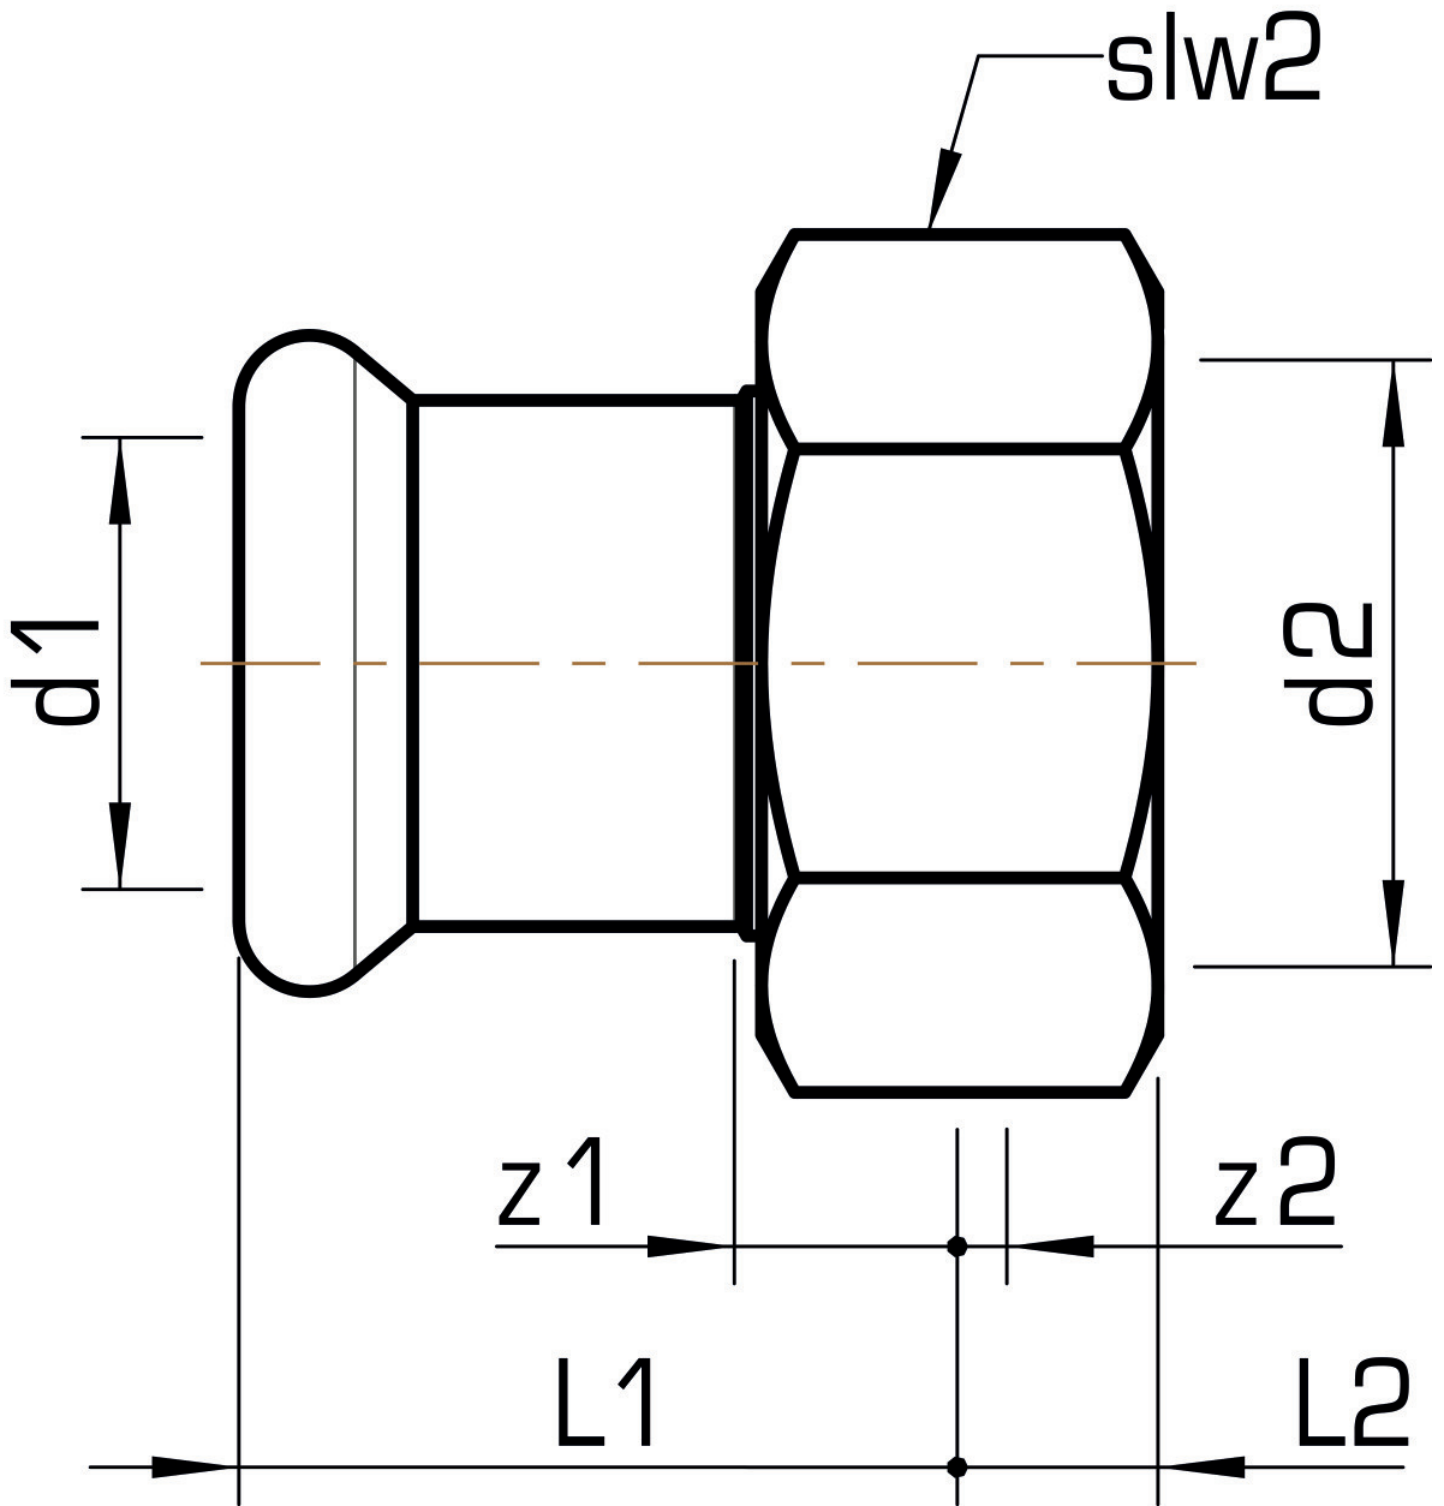

# STEEL FIX EDELSTAHL

NPI455 STEELFIX industrial stainless steel press-fit screw fitting with female thread 15x3/4"

53803B04

## Areas of application

Press-adapter female screw union to connect to fittings, made of stainless steel 1.4301, incl. EPDM sealing components, d15-54 "leak before pressed"

Press contour: M

ATTENTION: NOT suitable for drinking water!

## Article information

<b>port 1</b>	Pressmuffe
<b>port 2</b>	Innengewinde zylindrisch BSPT-Rp (ISO 7-1 / EN 10226-1)
<b>execution</b>	1-teilig
<b>design</b>	gerade
<b>press contour</b>	M

Art. No	label	d2 Zoll	d1 mm	L1 mm	L2 mm	z1 mm	z2 mm	slw2 mm
53803B04	15x3/4"	3/4 Zoll (20)	15	25	12	5	4	30

**KE KELIT GmbH**

A 4020 Linz, Ignaz-Mayer-Straße 17, Austria, Europe

**PHONE** +43 (0) 50 779 **E-MAIL** [office@kekelit.com](mailto:office@kekelit.com)