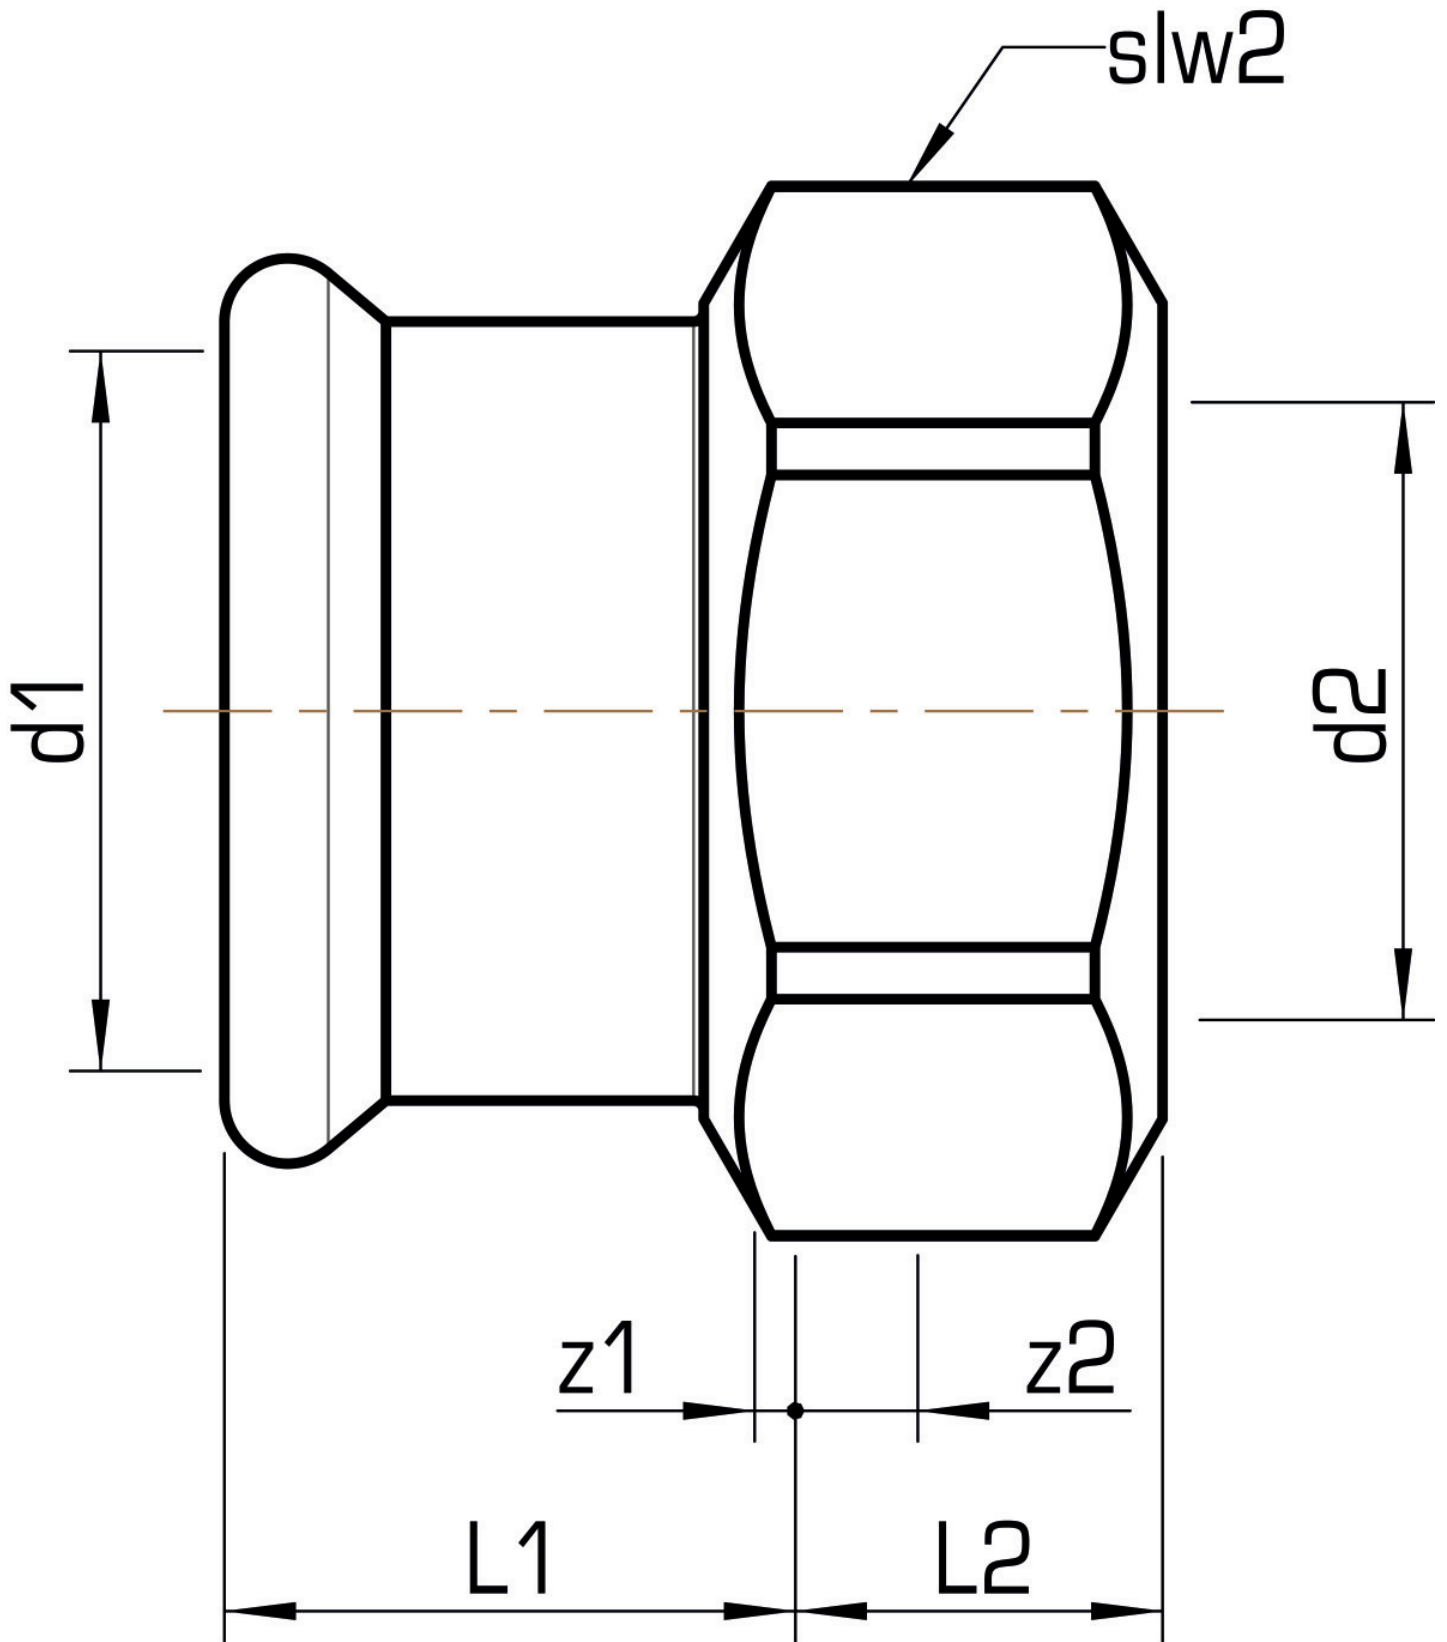

STEEL FIX EDELSTAHL

NPI457 STEELFIX industrial stainless steel press-fit adapter with female thread 22x1/2"

53806D02

Areas of application

Press-adapter with female thread made of stainless steel 1.4301, incl. EPDM sealing elements, d15-54 "leak before pressed"

Press contour: M

ATTENTION: NOT suitable for drinking water!

Specifications

Article information

port 1	Pressmuffe
port 2	Innengewinde zylindrisch BSPT-Rp (ISO 7-1 / EN 10226-1)
execution	1-teilig
design	gerade
press contour	M

Product information

VPE1	10,00 SA1
VPE2	100,00 KT1
VPE3	2500,00 PAL
weight	0,110 KGM
text	STEELFIX industrial stainless steel press-fit adapter with female thread
INTRNR	73072980
code	NPI457

Art. No	label	d2 Zoll	d1 mm	L1 mm	L2 mm	z1 mm	z2 mm	slw2 mm
53806D02	22x1/2"	1/2 Zoll (15)	22	24	13	3	3	32