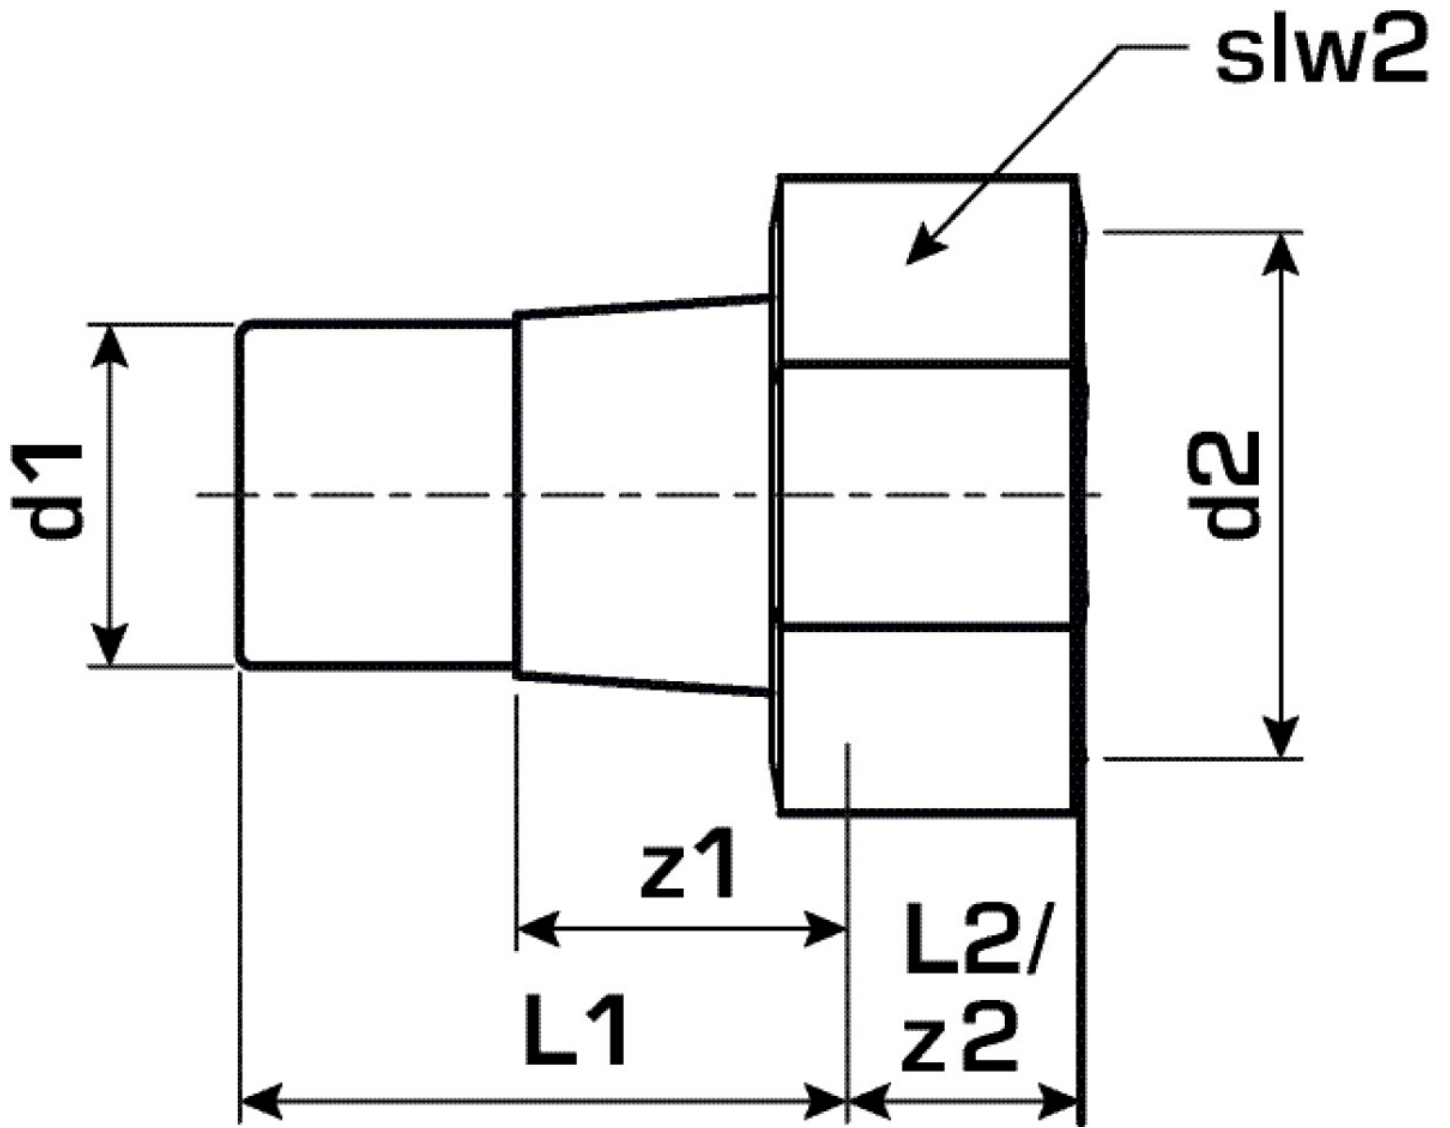

KELEN

KE57 KELEN PP-RCT fitting connection with female screw connection 20x1"

2762001

Areas of application

KELEN PP-RCT polyfusion weld fitting, flat sealing, including EPDM seal
plastic socket or EPDM seal available separately!

Approvals:

KE KELIT GmbH

A 4020 Linz, Ignaz-Mayer-Straße 17, Austria, Europe

PHONE +43 (0) 50 779 E-MAIL office@kekELIT.com

www.kekELIT.com

Specifications

Article information

port 1	Kunststoffschweißmuffe
port 2	Innengewinde zylindrisch BSPT-Rp (ISO 7-1 / EN 10226-1)
design	gerade

Product information

VPE1	5,00 SA1
VPE2	40,00 KT1
VPE3	160,00 KT2
VPE4	3840,00 PAL
weight	0,072 KGM
text	KELEN PP-RCT fitting connection with female screw connection
INTRNR	39174000
main material group	KELEN
material group	KELEN metal fittings
code	KE57

Art. No	label	d1 mm	L1 mm	L2 mm	z1 mm	z2 mm	slw2
2762001	20x1"	20	42	9	25	9	36