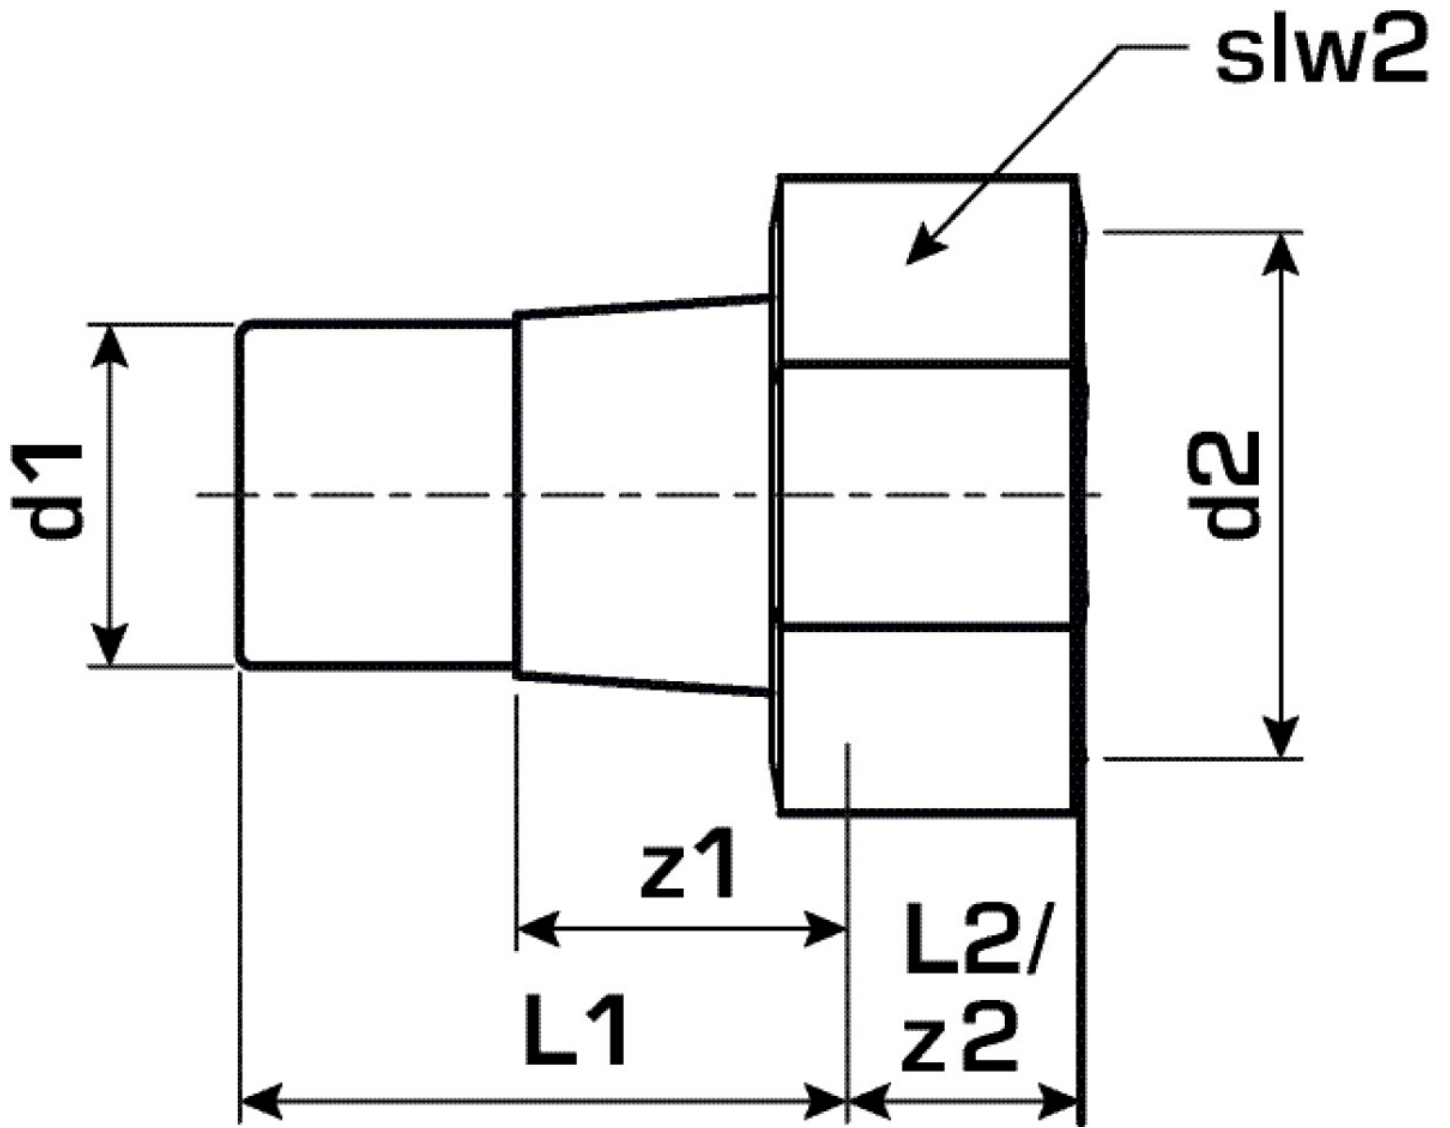

## KE57 KELEN PP-RCT fitting connection with female screw connection 40x2"

2763501

## Article information

port 1	Kunststoffschweißmuffe
port 2	Innengewinde zylindrisch BSPT-Rp (ISO 7-1 / EN 10226-1)
design	gerade

## Product information

VPE1	2,00 SA1
VPE2	10,00 KT1
VPE3	40,00 KT2
VPE4	960,00 PAL
weight	0,333 KGM
text	KELEN PP-RCT fitting connection with female screw connection
INTRNR	39174000
main material group	KELEN
material group	KELEN metal fittings
code	KE57