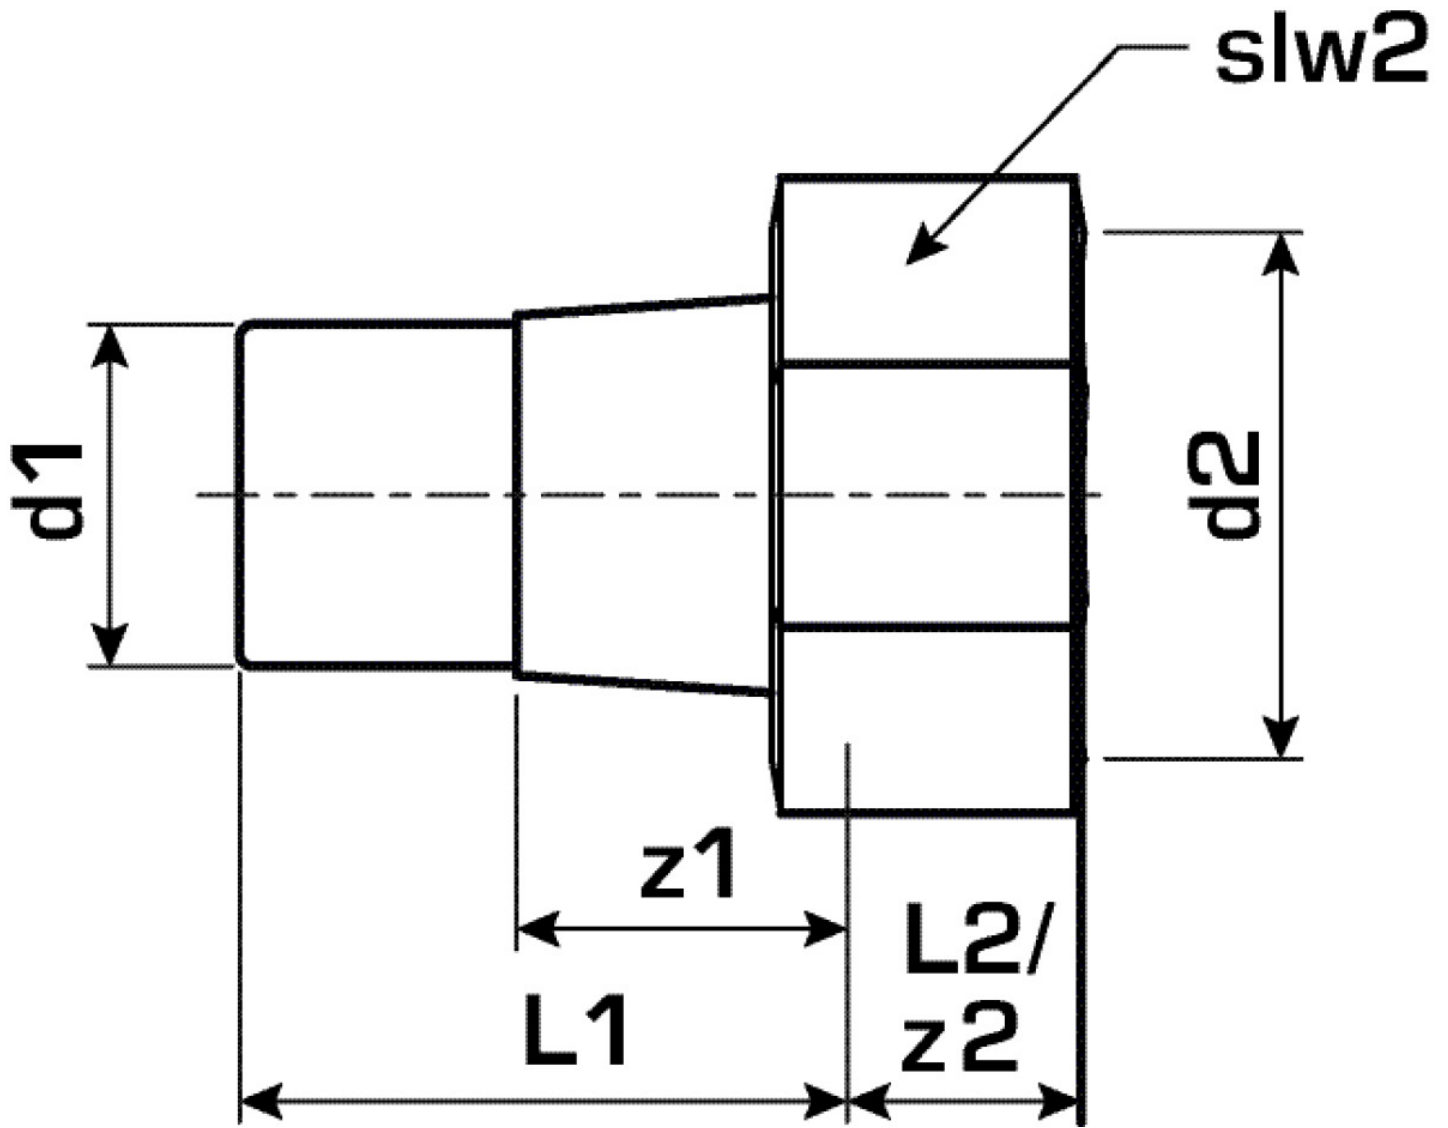

## KE57 KELEN PP-RCT fitting connection with female screw connection 63x2 3/4"

2764501

## Article information

port 1	Kunststoffschweißmuffe
port 2	Innengewinde zylindrisch BSPT-Rp (ISO 7-1 / EN 10226-1)
design	gerade

## Product information

VPE1	1,00 SA1
VPE2	7,00 KT1
VPE3	28,00 KT2
VPE4	672,00 PAL
weight	0,479 KGM
text	KELEN PP-RCT fitting connection with female screw connection
INTRNR	39174000
main material group	KELEN
material group	KELEN metal fittings
code	KE57