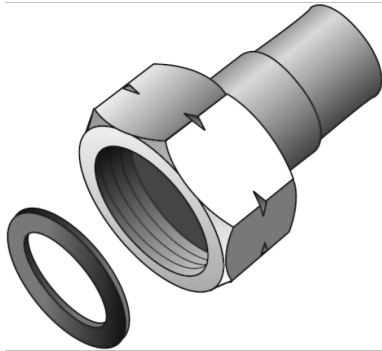

## KE57 KELEN PP-RCT fitting connection with female screw connection 90x3 3/4"

2765501

### Areas of application

KELEN PP-RCT polyfusion weld fitting, flat sealing, including EPDM seal  
plastic socket or EPDM seal available separately!

## Article information

port 1	Kunststoffschweißmuffe
port 2	Innengewinde zylindrisch BSPT-Rp (ISO 7-1 / EN 10226-1)
design	gerade

## Product information

VPE1	1,00 SA1
VPE2	2,00 KT1
VPE3	8,00 KT2
VPE4	192,00 PAL
weight	1,538 KGM
text	KELEN PP-RCT fitting connection with female screw connection
INTRNR	39174000
main material group	KELEN
material group	KELEN metal fittings
code	KE57