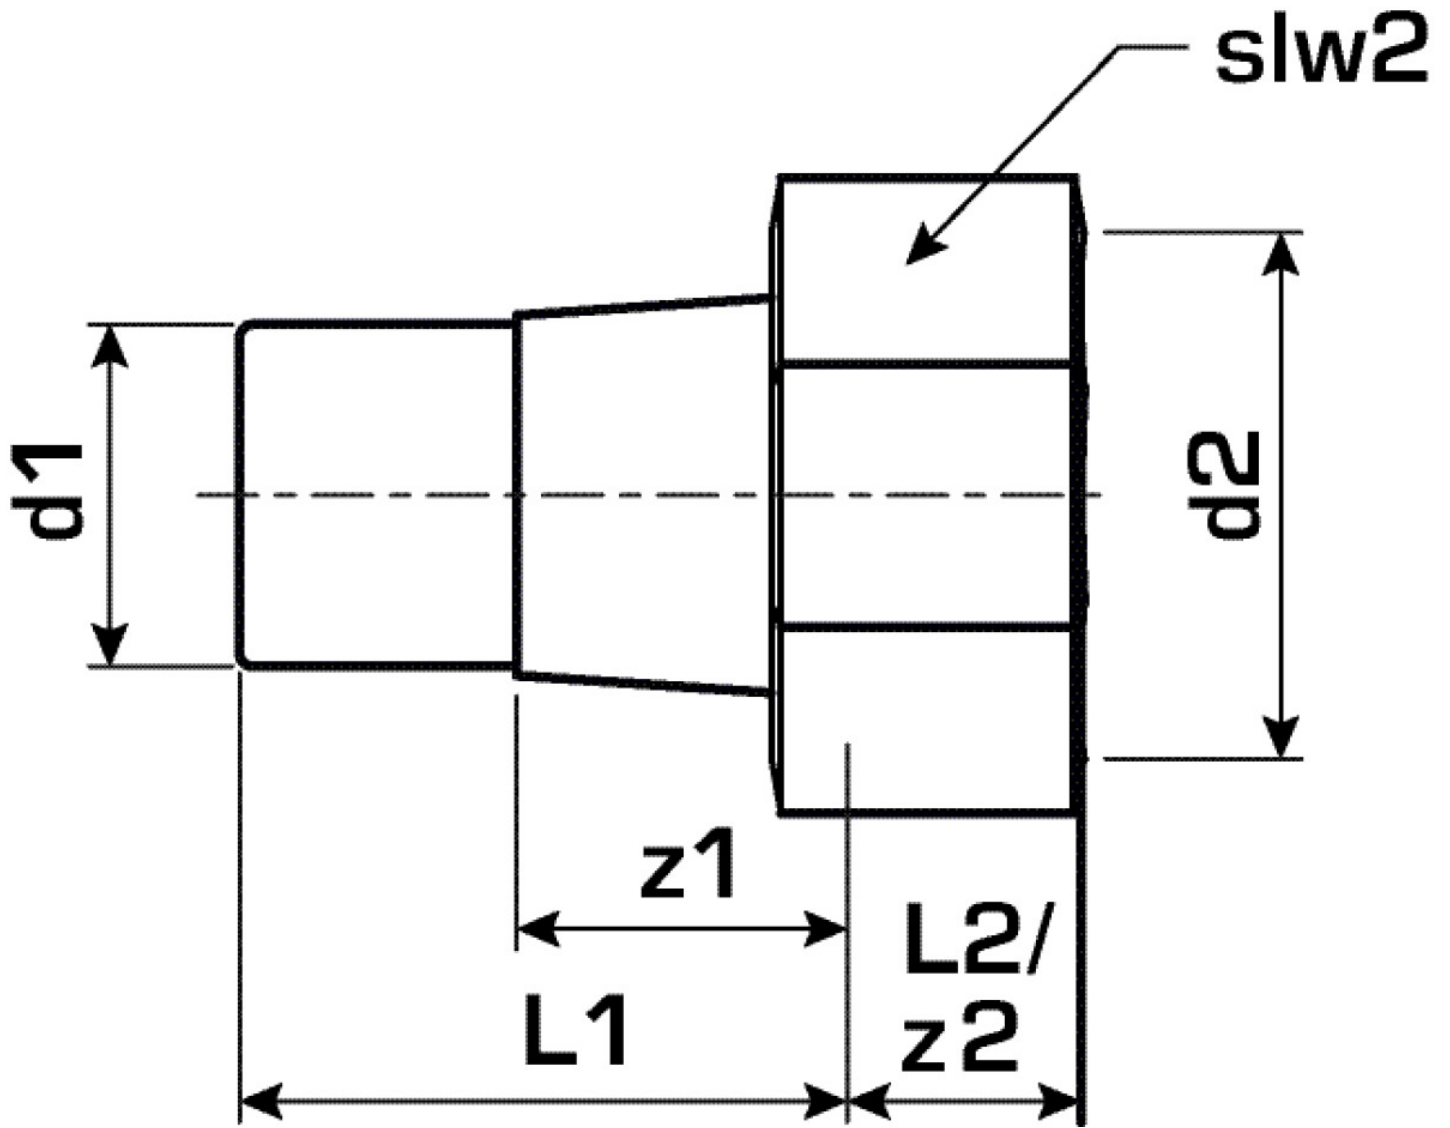

## KE57 KELEN PP-RCT fitting connection with female screw connection 90x3 3/4"

2765501

## Article information

port 1	Kunststoffschweißmuffe
port 2	Innengewinde zylindrisch BSPT-Rp (ISO 7-1 / EN 10226-1)
design	gerade

## Product information

VPE1	1,00 SA1
VPE2	2,00 KT1
VPE3	8,00 KT2
VPE4	192,00 PAL
weight	1,538 KGM
text	KELEN PP-RCT fitting connection with female screw connection
INTRNR	39174000
main material group	KELEN
material group	KELEN metal fittings
code	KE57