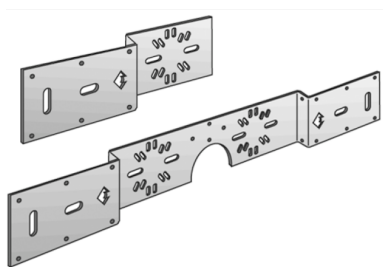

# KELEN

## K85A KELIT connector rail Single connection

2629030

### Areas of application

For mounting KELEN, KETRIX, KELOX and STEELOX elbow wall bracket fittings, made of galvanised sheet metal

# Specifications

Product information	
VPE1	1,00 KT1
VPE2	15,00 KT2
weight	0,231 KGM
text	KELIT connector rail
INTRNR	73269098
main material group	KELEN
material group	KELEN accessories
code	K85A

Art. No	label	t mm
2629030	Single connection	45