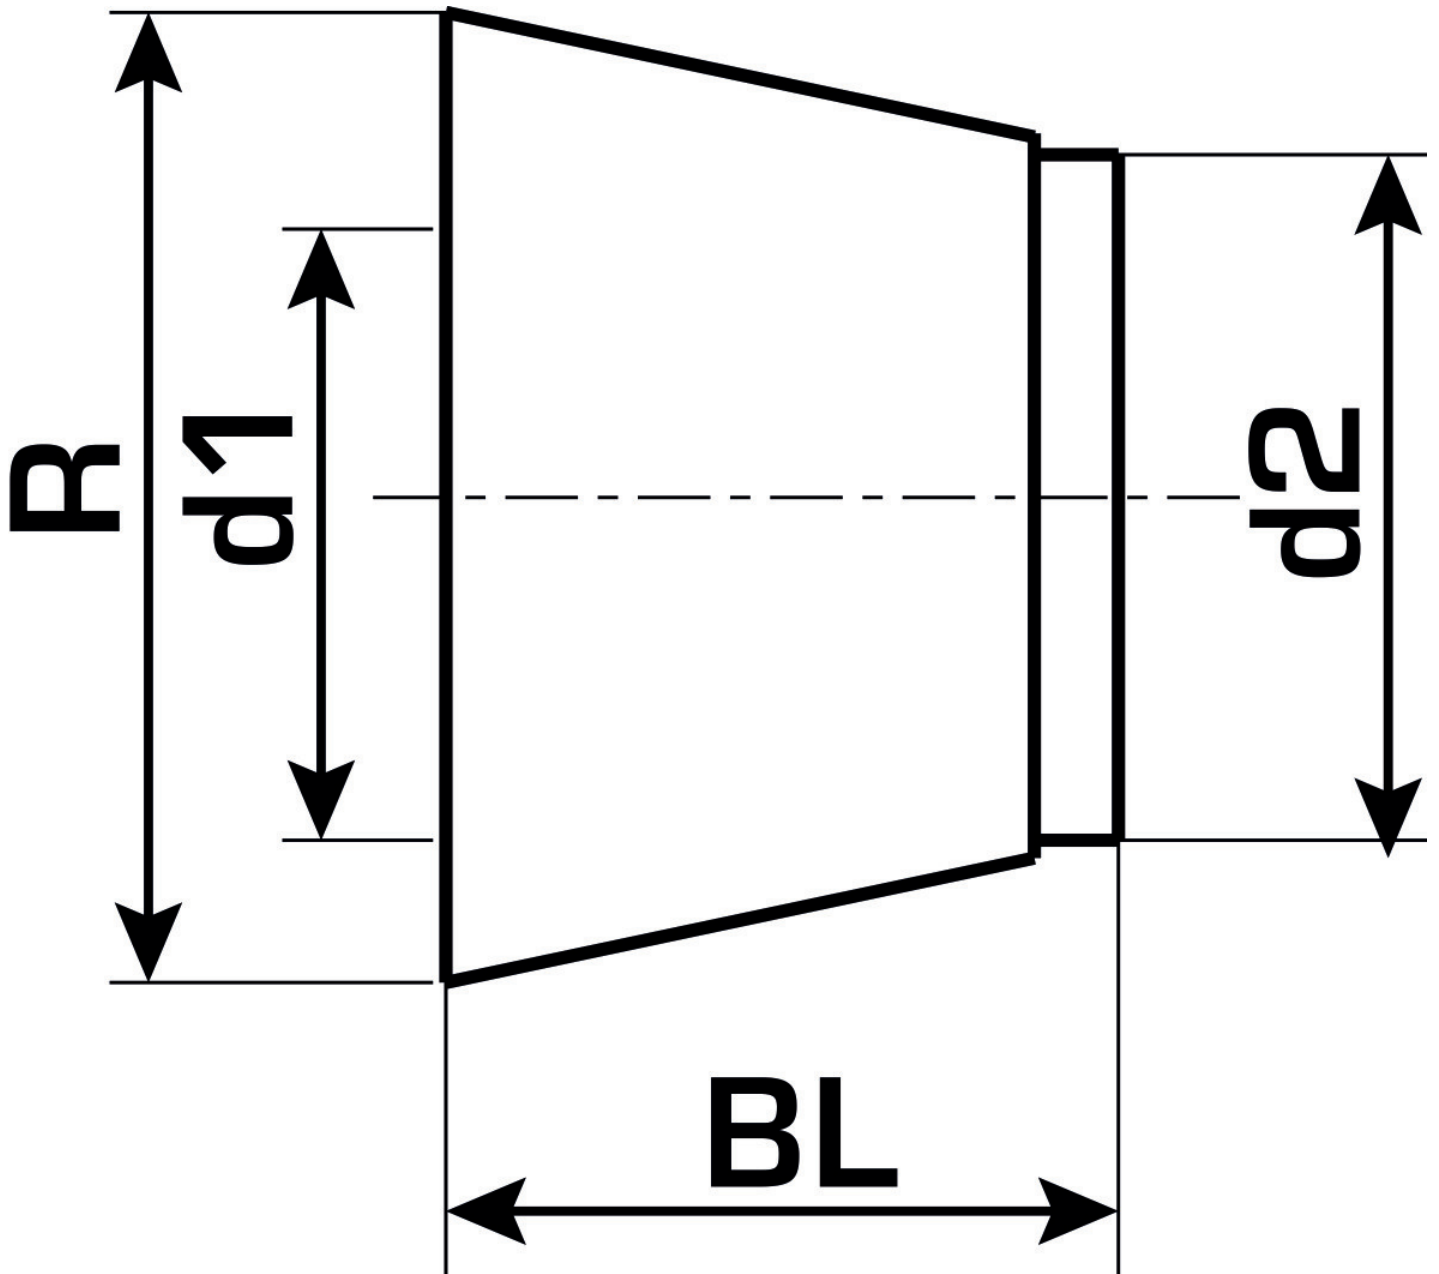

KELEN

K85K KELIT sound insulation cap K 20x1/2"

2678400

Areas of application

Sound decoupling for KELEN, KETRIX, KELOX and STEELOX elbow wall bracket fittings

Do NOT use for fastening!

Use ONLY in conjunction with separate pipe fitting fastenings!

Specifications

Article information

colour weiß

Product information

VPE1 1,00 SA1

weight 0,005 KGM

text KELIT sound insulation cap

INTRNR 39174000

main material group KELEN

material group KELEN accessories

code K85K

Art. No	label	d1	d2	L1
2678400	K 20x1/2"	41,5	53	52