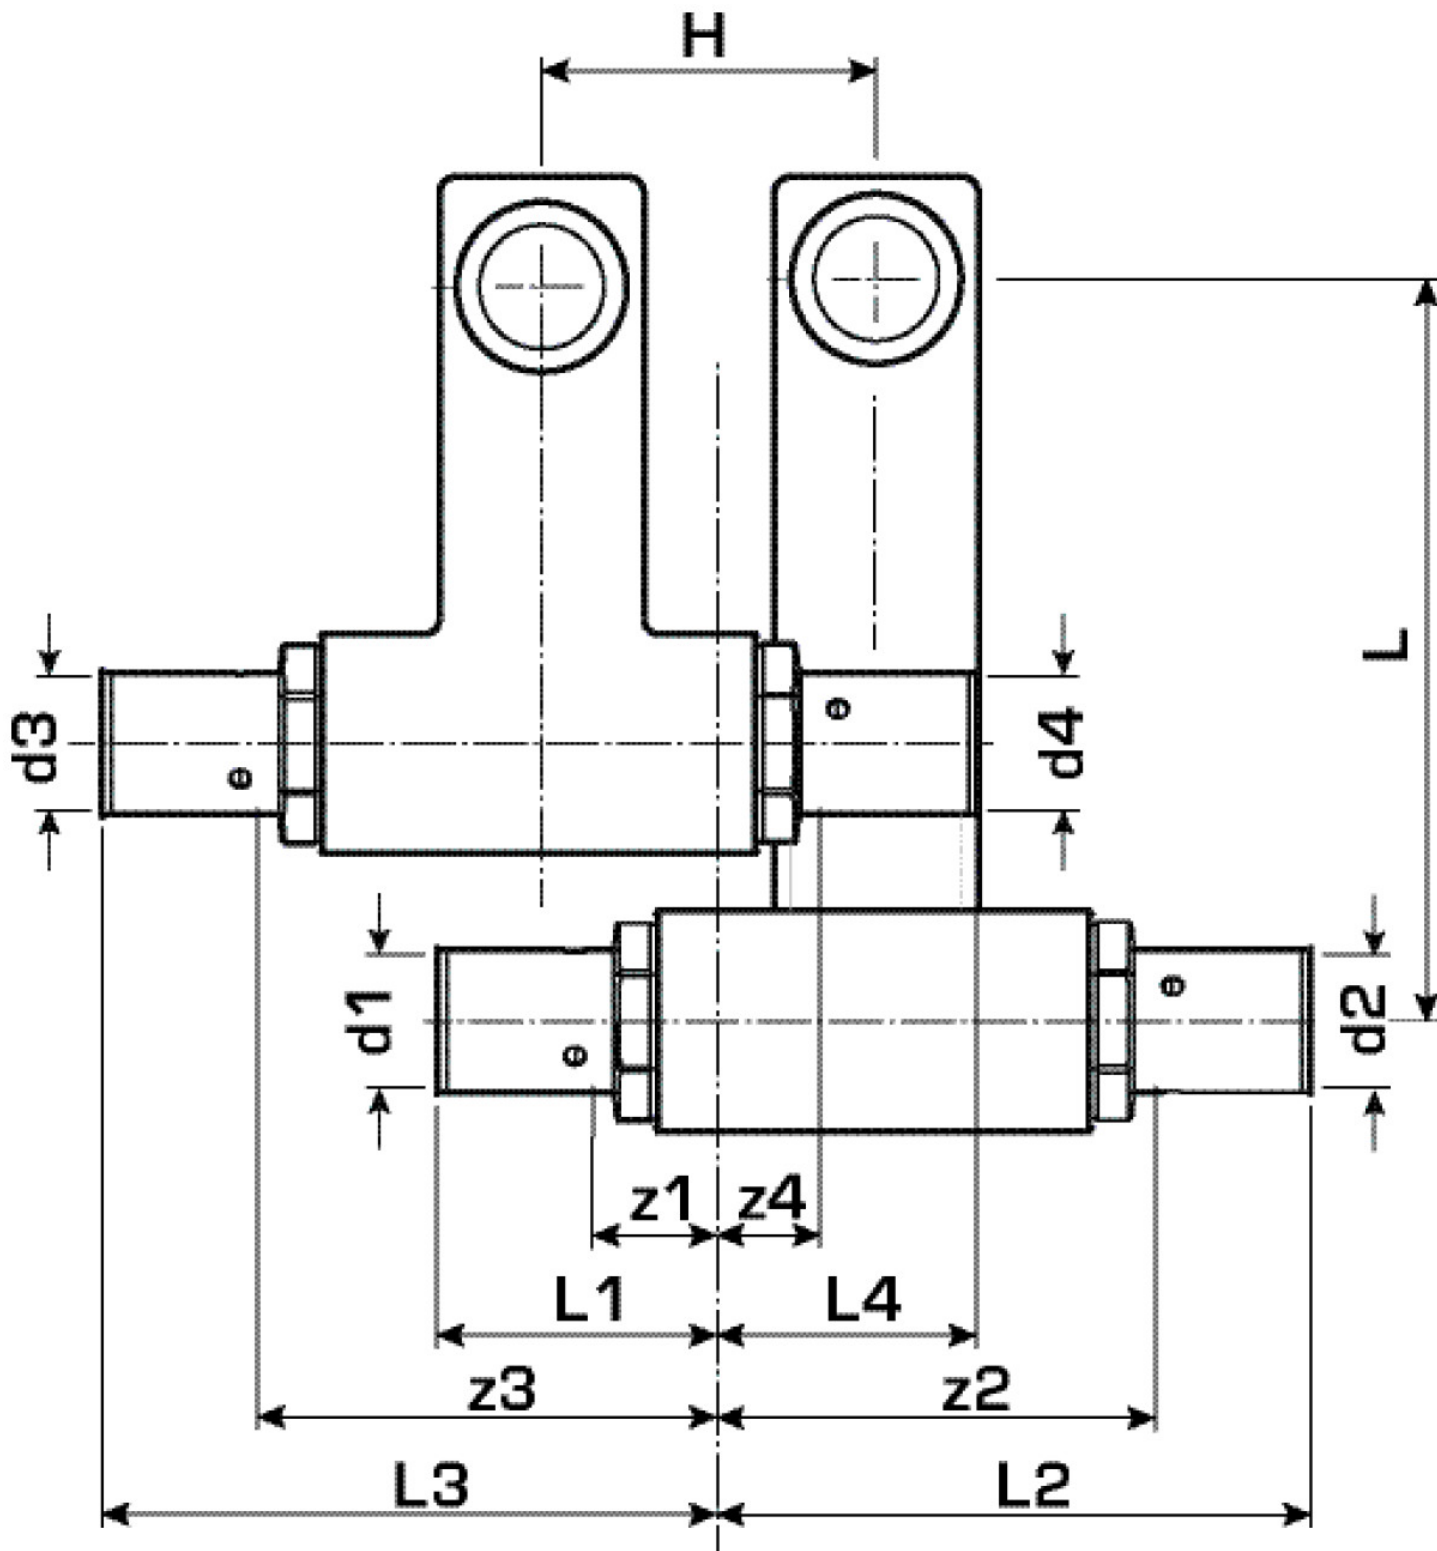

## KM435 KELOX SB connecting set 16x1/2"x16

9825220

### Areas of application

Skirting board radiator connecting set with press adapters; made of non-porous metallised brass, incl. support sleeves with O-rings and stainless steel press-fit sleeves for radiator connections with 1/2" male thread

## Product information

VPE1	1,00 KT1
weight	0,911 KGM
text	KELOX SB connecting set
INTRNR	74122000
main material group	KELOX
material group	KELOX metal fittings
code	KM435

Art. No	label	d5 Inche	d6 Inche	d1 mm	d2 mm	d3 mm	d4 mm	L1 mm	L2 mm	L3 mm	L4 mm	z1 mm	z2 mm	z3 mm	z4 mm	h mm
98252	16x1/2	1/2" (15)	1/2" (15)	16	16	16	16	29	77	77	30	9	56	57	10	95