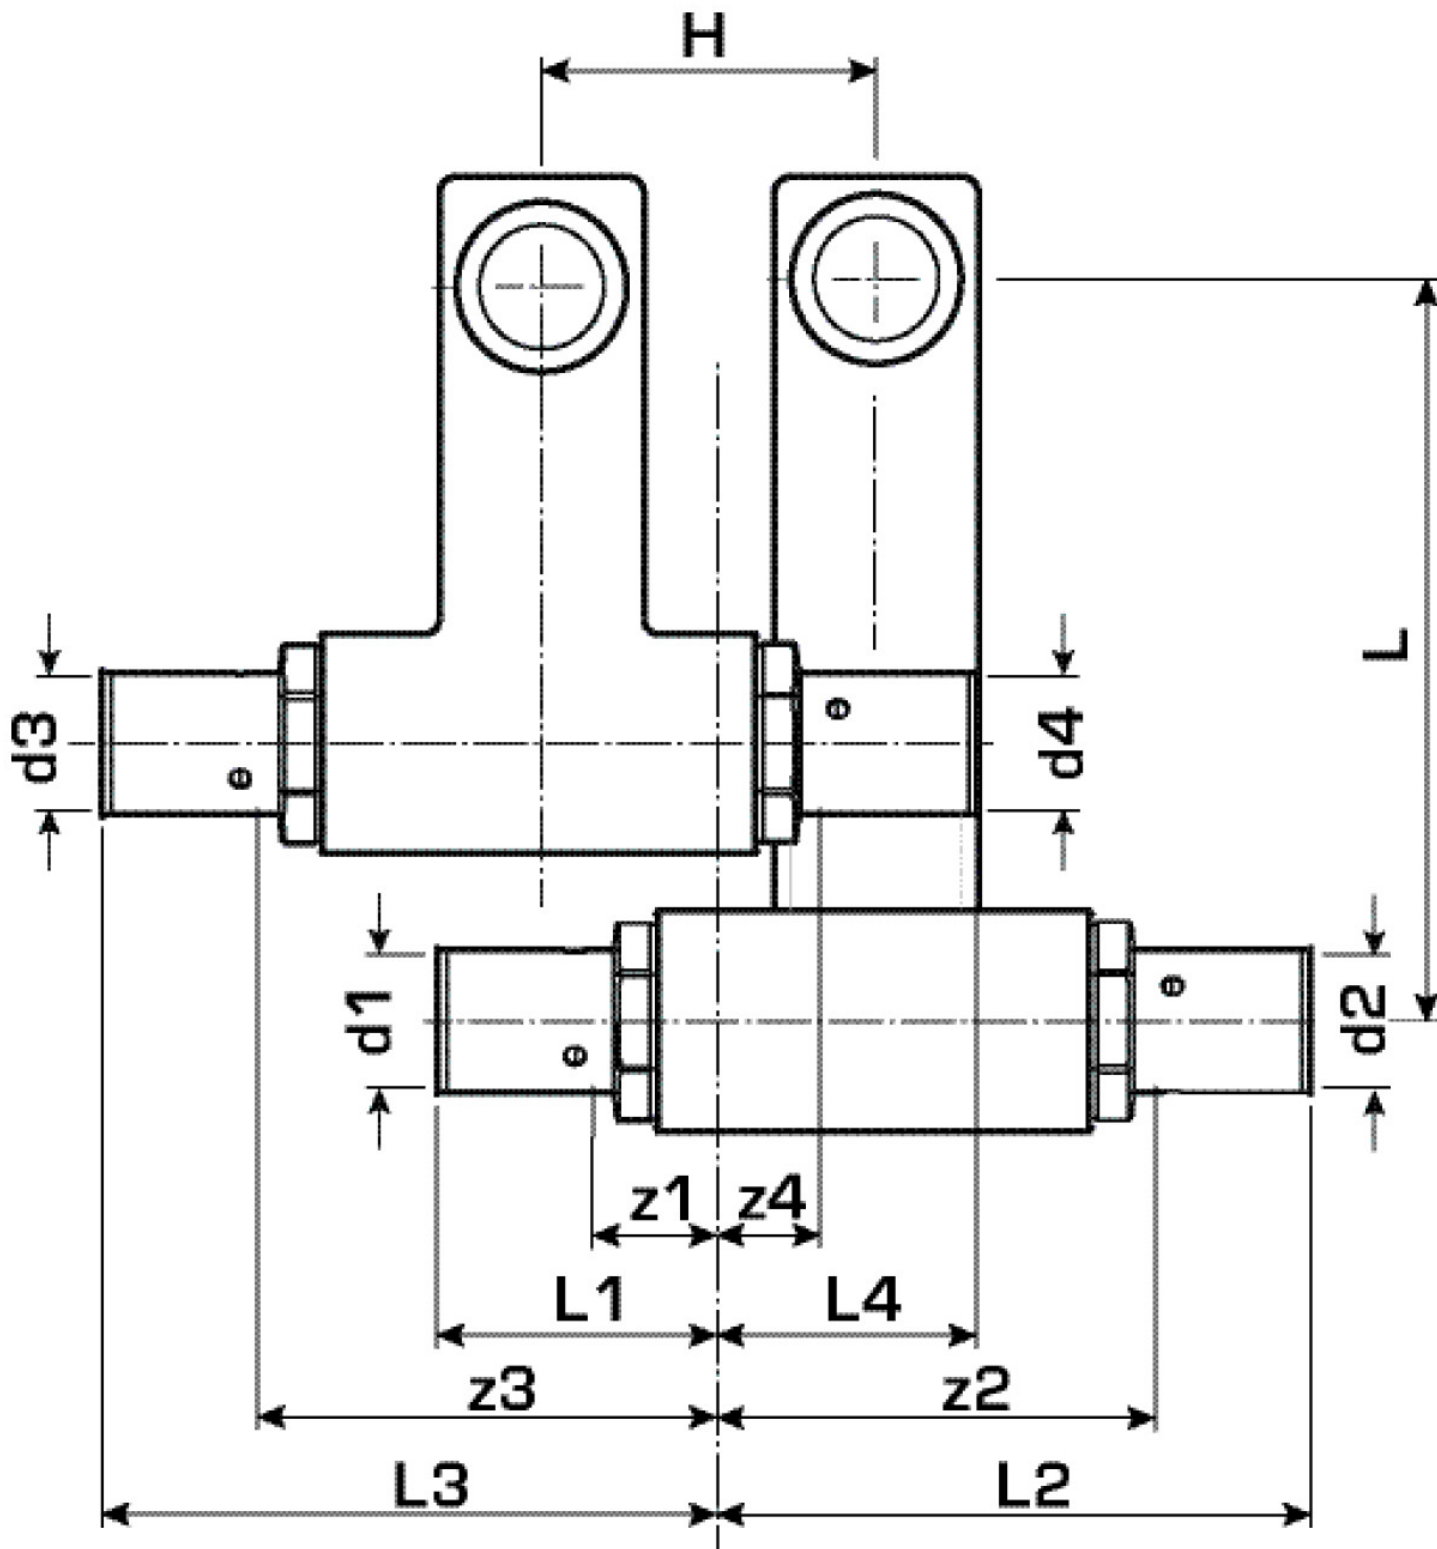

## KM435 KELOX SB connecting set STx1/2"x16

9805220

### Areas of application

Skirting board radiator connecting set with press adapters; made of non-porous metallised brass, incl. support sleeves with O-rings and stainless steel press-fit sleeves for radiator connections with 1/2" male thread

## Product information

VPE1	1,00 KT1
weight	0,856 KGM
text	KELOX SB connecting set
INTRNR	74122000
main material group	KELOX
material group	KELOX metal fittings
code	KM435

Art. No	label	d5 Inche	d6 Inche	d1 mm	d2 mm	d3 mm	d4 mm	L1 mm	L2 mm	L3 mm	L4 mm	z1 mm	z2 mm	z3 mm	z4 mm	h mm
98052	STx1/	1/2" (15)	1/2" (15)	25	25	25	25	40	89	88	39	13	61	60	10	95