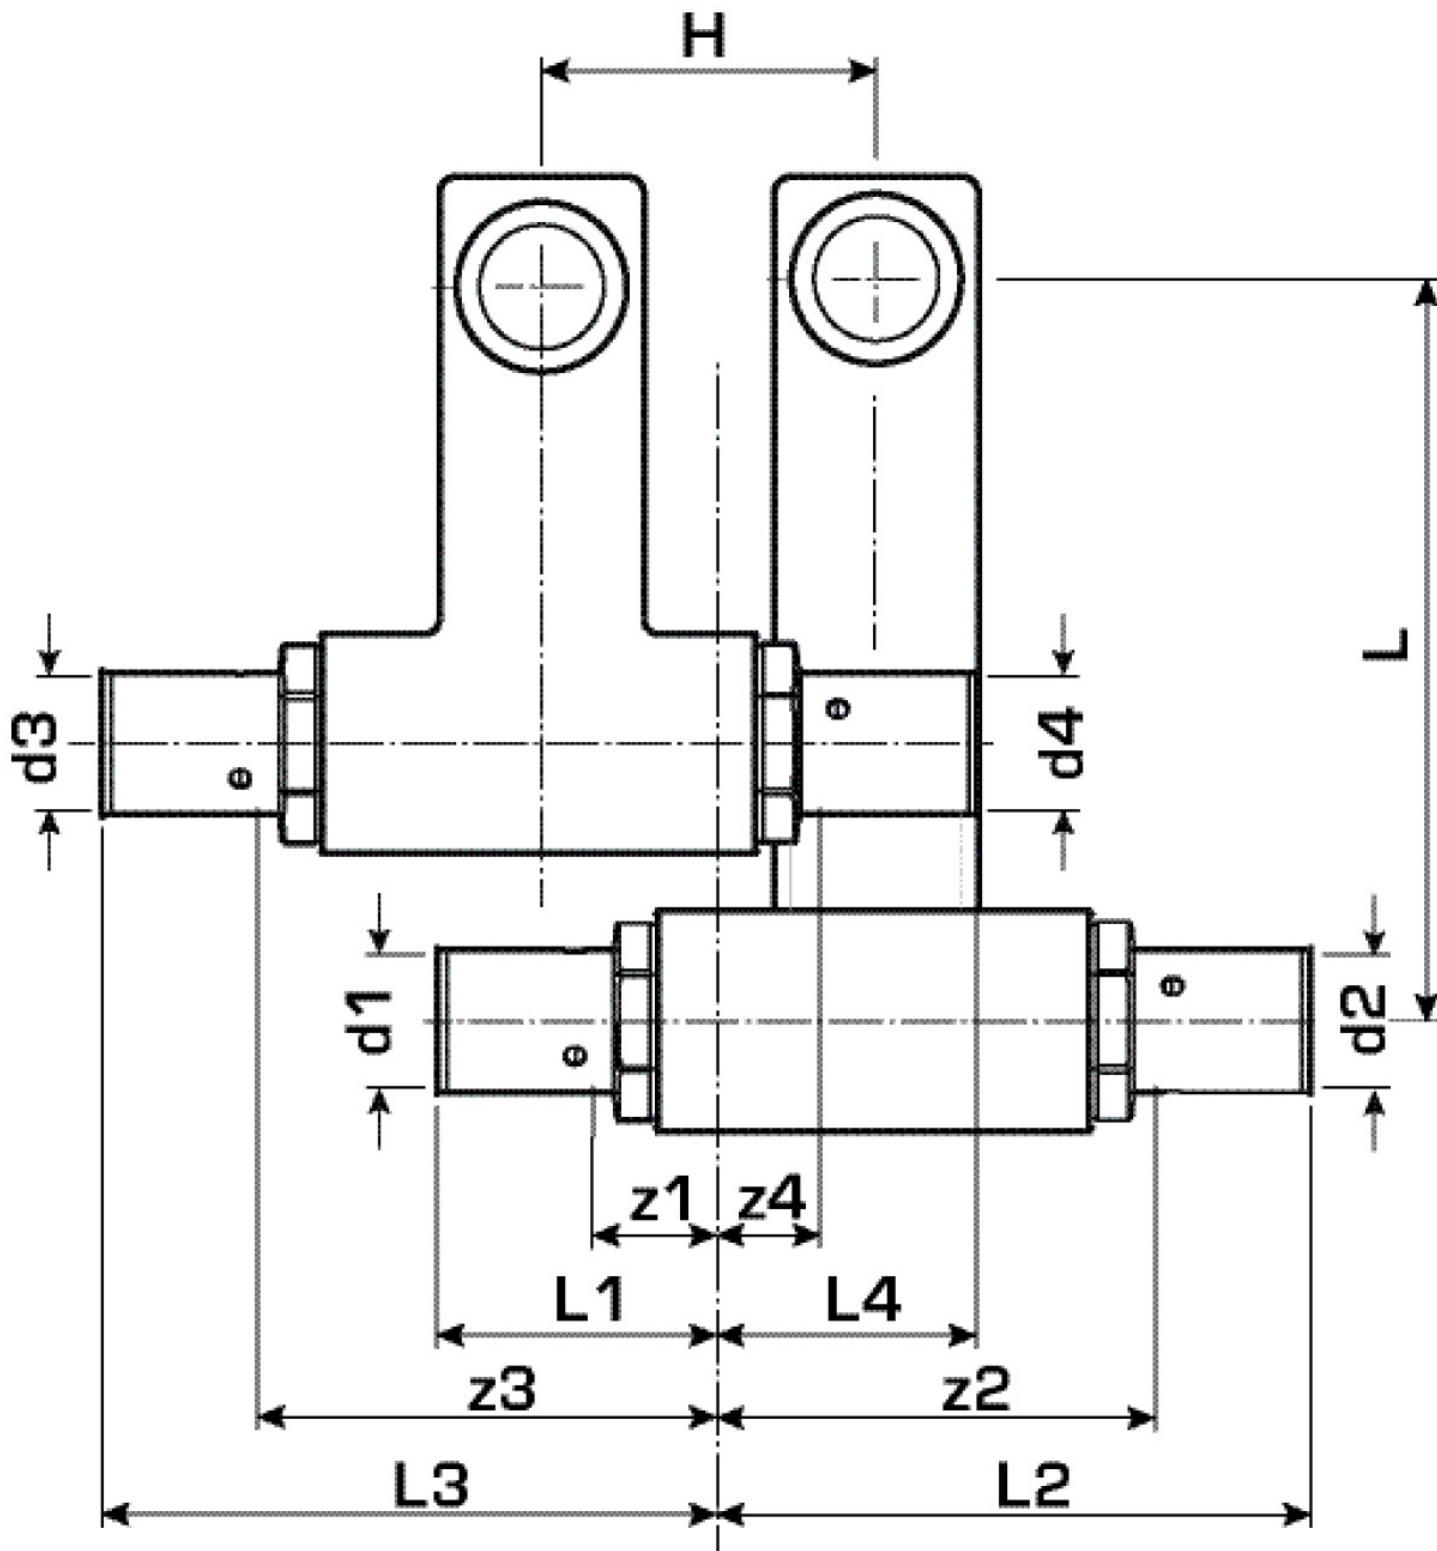

## KM435 KELOX SB connecting set 20x1/2"x16

9845220

### Areas of application

Skirting board radiator connecting set with press adapters; made of non-porous metallised brass, incl. support sleeves with O-rings and stainless steel press-fit sleeves for radiator connections with 1/2" male thread

## Product information

VPE1	1,00 KT1
weight	0,923 KGM
text	KELOX SB connecting set
INTRNR	74122000
main material group	KELOX
material group	KELOX metal fittings
code	KM435

Art. No	label	d5 Inche	d6 Inche	d1 mm	d2 mm	d3 mm	d4 mm	L1 mm	L2 mm	L3 mm	L4 mm	z1 mm	z2 mm	z3 mm	z4 mm	h mm
98452	20x1/2	1/2" (15)	1/2" (15)	16	20	16	20	28	80	80	28	5	60	60	5	95