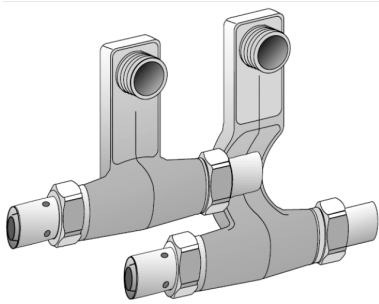

KELOX

KM435 KELOX SB connecting set 20x1/2"x25

9845250

Areas of application

Skirting board radiator connecting set with press adapters; made of non-porous metallised brass, incl. support sleeves with O-rings and stainless steel press-fit sleeves for radiator connections with 1/2" male thread

Specifications

Article information

port 1	Pressing socket
port 2	Pressing socket
execution	Miscellaneous
press contour	U

Product information

VPE1	1,00 KT1
weight	0,935 KGM
text	KELOX SB connecting set
INTRNR	74122000
main material group	KELOX
material group	KELOX metal fittings
code	KM435

Art. No	label	d5 Inche	d6 Inche	d1 mm	d2 mm	d3 mm	d4 mm	L1 mm	L2 mm	L3 mm	L4 mm	z1 mm	z2 mm	z3 mm	z4 mm	h mm
98452	20x1/2	1/2" (15)	1/2" (15)	20	20	20	20	28	75	62	36	5	56	10	5	95

KE KELIT GmbH

A 4020 Linz, Ignaz-Mayer-Straße 17, Austria, Europe