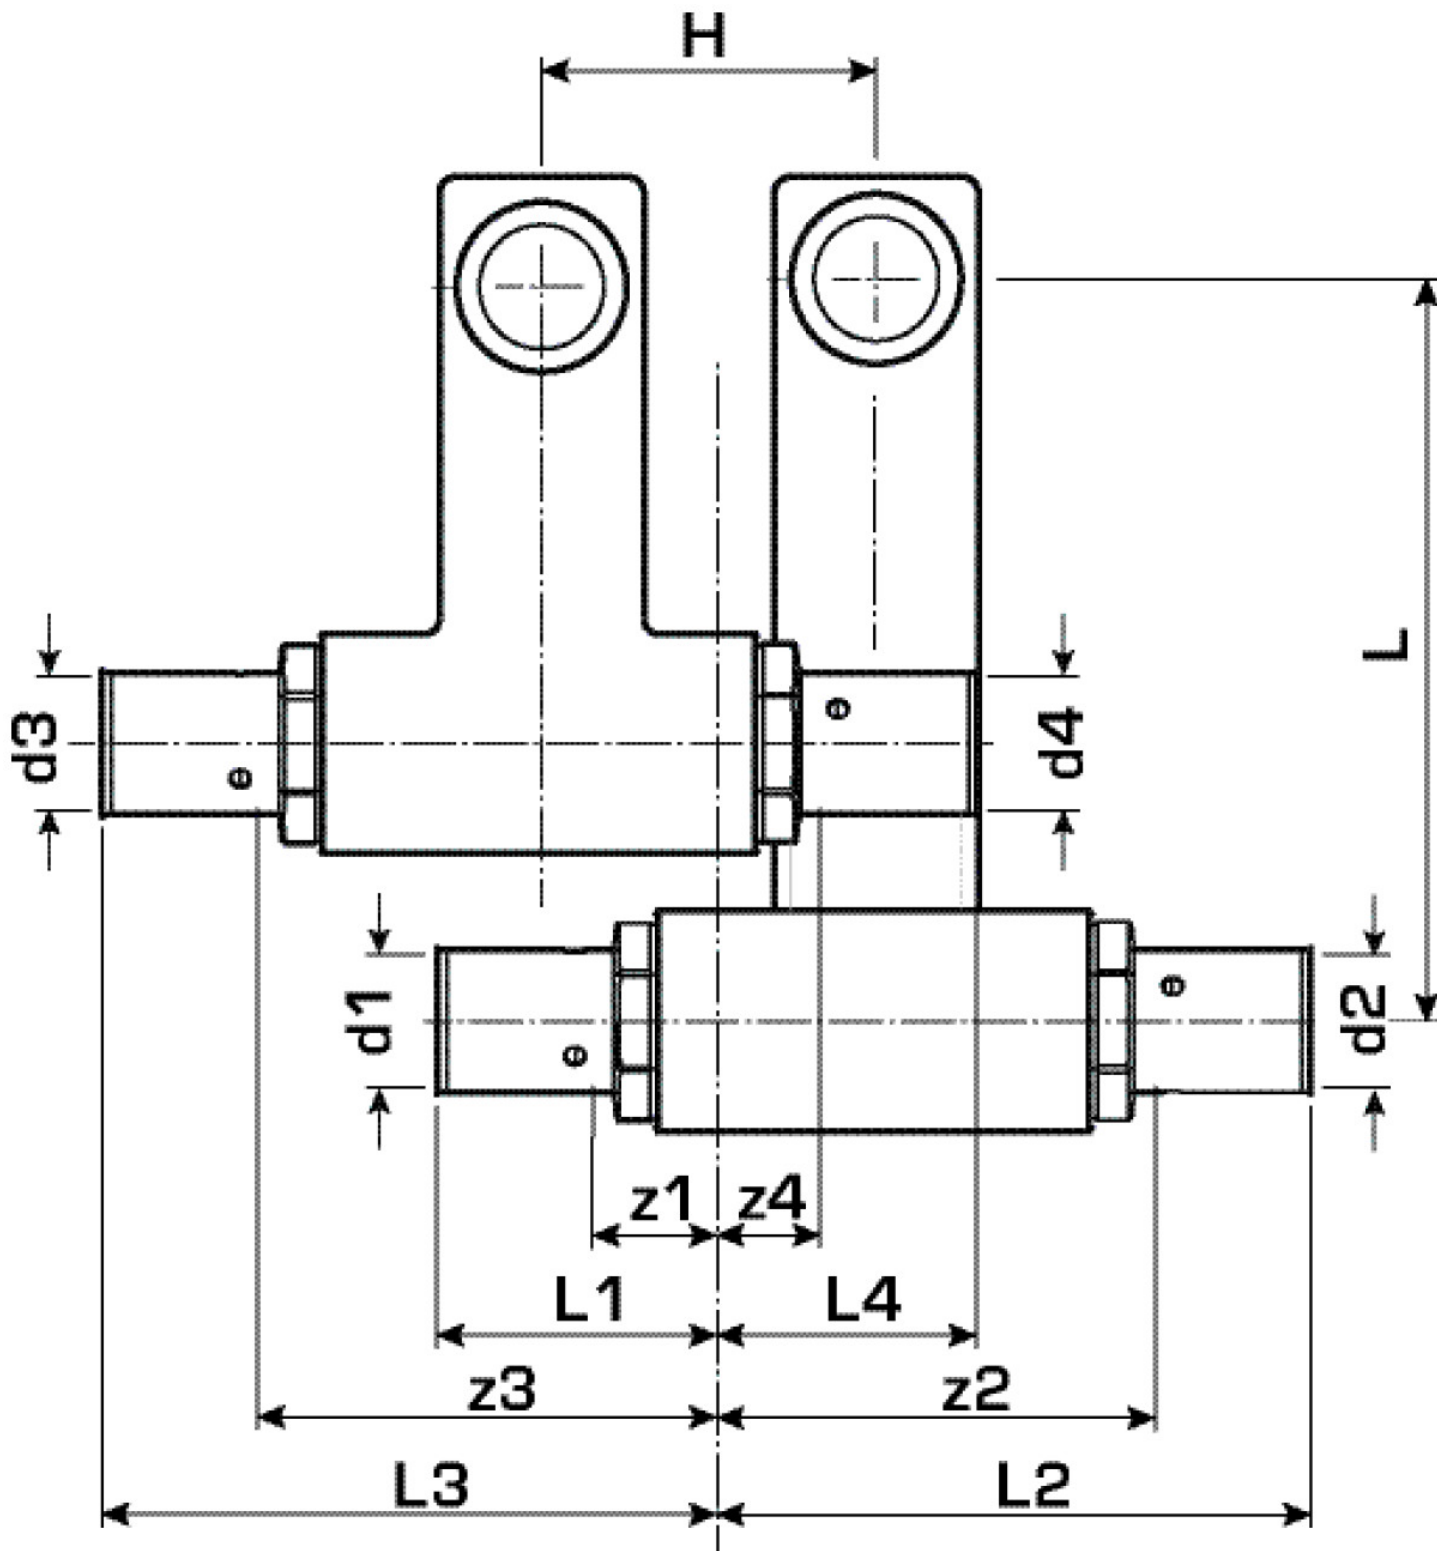

KELOX

KM435 KELOX SB connecting set 25x1/2"x25

9845290

Areas of application

Skirting board radiator connecting set with press adapters; made of non-porous metallised brass, incl. support sleeves with O-rings and stainless steel press-fit sleeves for radiator connections with 1/2" male thread

Specifications

Article information

port 1	Pressing socket
port 2	Pressing socket
execution	Miscellaneous
press contour	U

Product information

VPE1	1,00 KT1
weight	0,945 KGM
text	KELOX SB connecting set
INTRNR	74122000
main material group	KELOX
material group	KELOX metal fittings
code	KM435

Art. No	label	d5 Inche	d6 Inche	d1 mm	d2 mm	d3 mm	d4 mm	L1 mm	L2 mm	L3 mm	L4 mm	z1 mm	z2 mm	z3 mm	z4 mm	h mm
98452	25x1/	1/2" (15)	1/2" (15)	25	20	25	20	40	80	88	28	13	60	60	8	95

KE KELIT GmbH

A 4020 Linz, Ignaz-Mayer-Straße 17, Austria, Europe