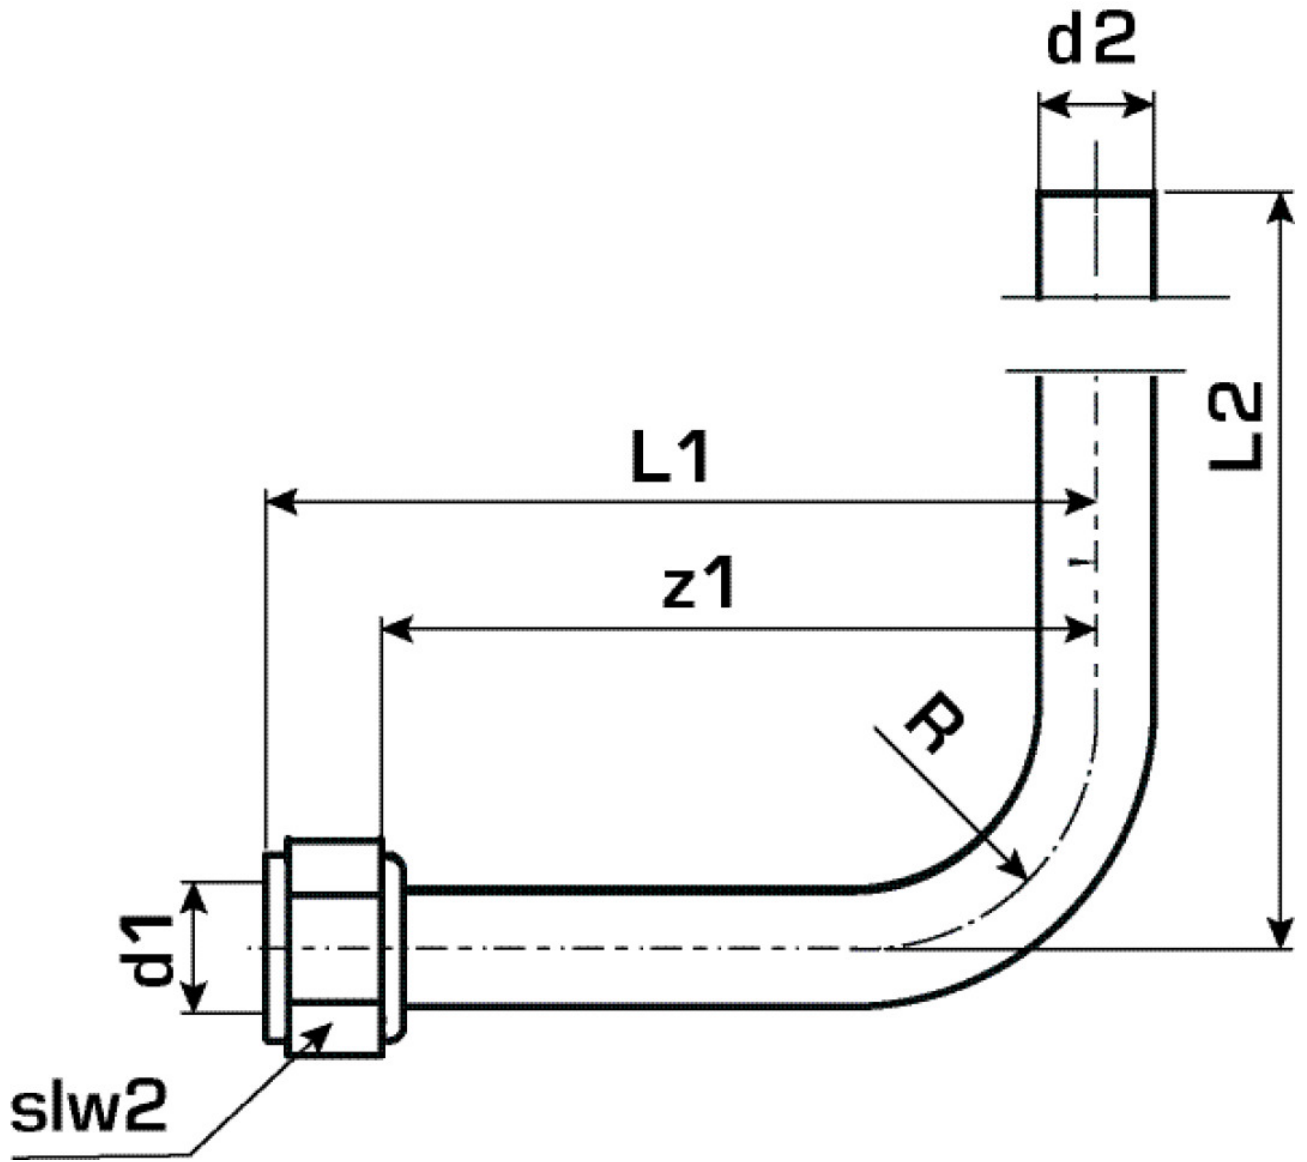

KELOX

KM437 KELOX SB elbow 15x1mm

7701610

Areas of application

?Connecting elbow for skirting boards; made of nickel-plated semi-hard d15 copper; to connect the skirting board connecting set to the radiator; complete with compression ring threaded union for skirting board set

Threaded union to radiator is NOT INCLUDED

ATTENTION: Follow the installation instructions of the screw fitting manufacturer and if necessary use support sleeves for copper connections!

Specifications

Article information

design Elbow

angle 90 °

Technical properties

maximum working pressure at 20 ° C 10 bar

Product information

VPE1 1,00 KT1

VPE2 40,00 KT2

weight 0,178 KGM

text KELOX SB elbow

INTRNR 74122000

main material group KELOX

material group KELOX metal fittings

code KM437

| Art. No | label | d1 Inches | d2 mm | L1 mm | L2 mm | z1 mm | z2 mm | slw1 mm |
|---------|--------|--------------|-------|-------|-------|-------|-------|---------|
| 7701610 | 15x1mm | 1/2" (15) | 15 | 108 | 127 | 96 | 127 | 24 |