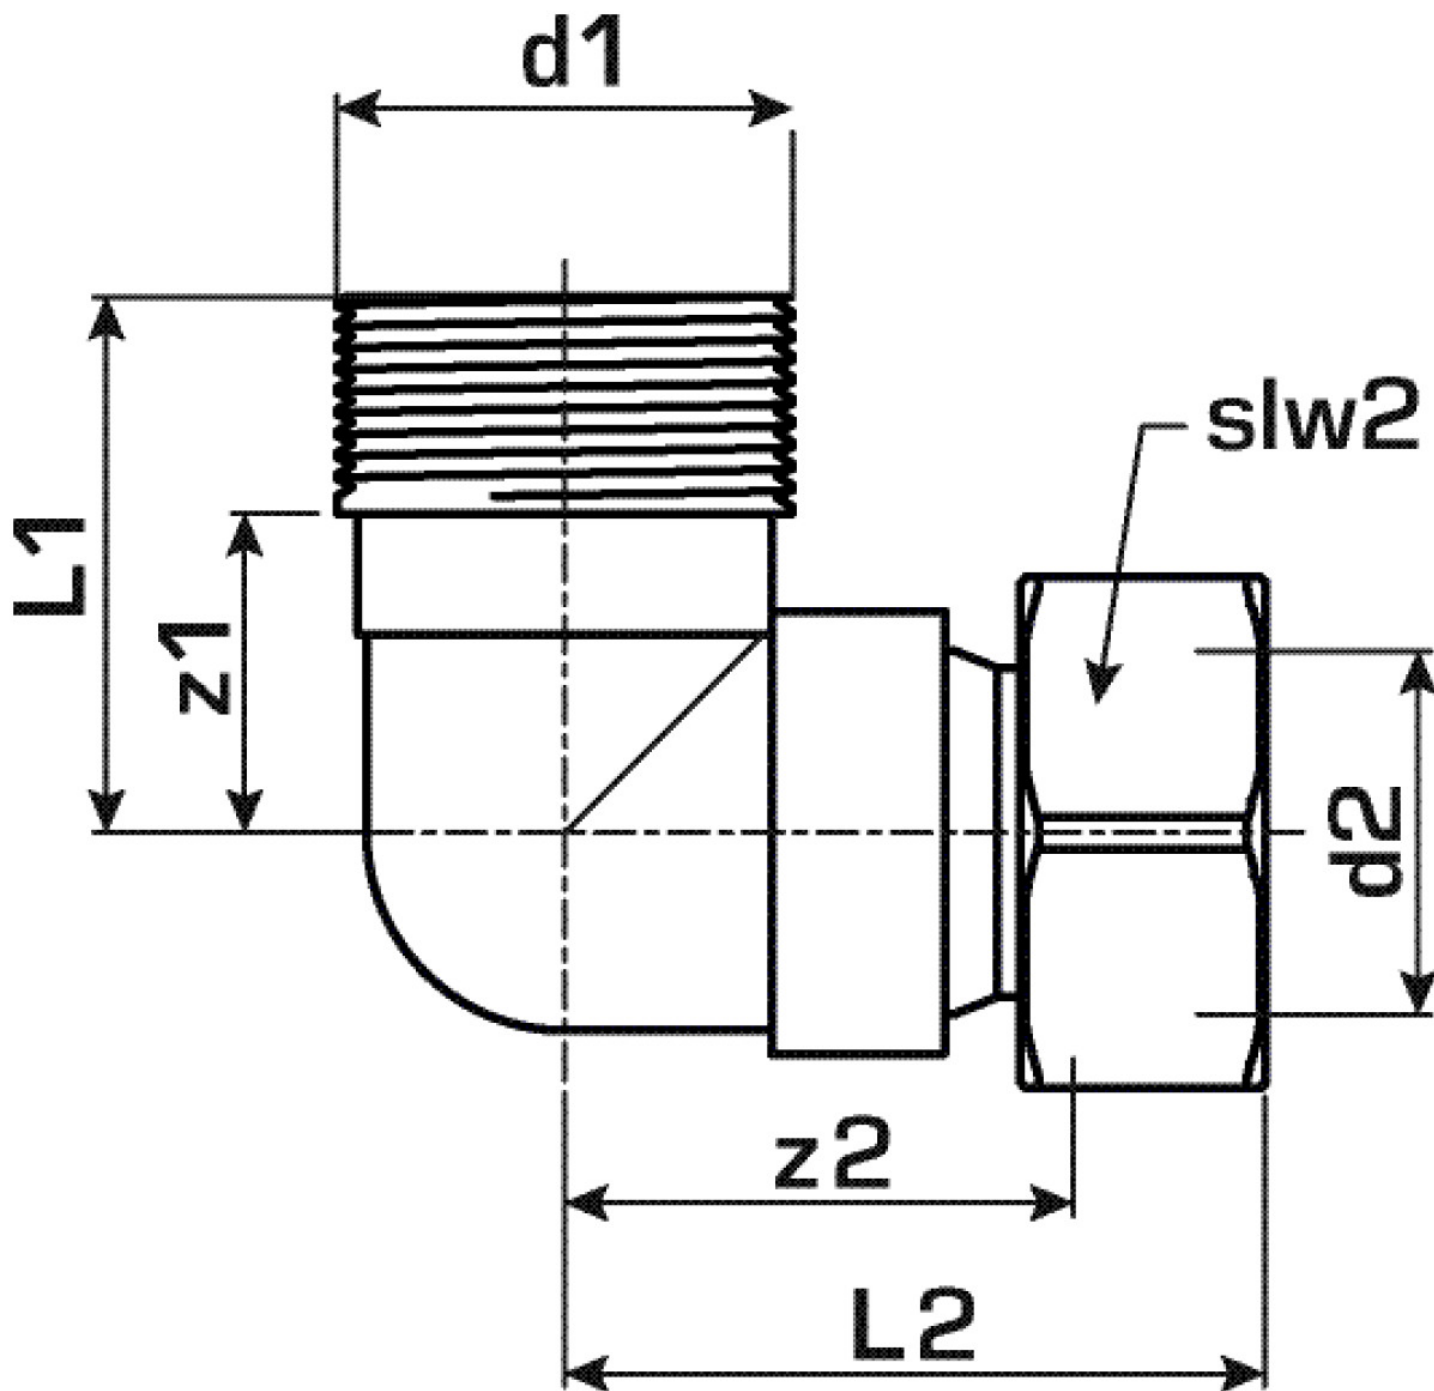

### Areas of application

Euro thread fitting 90° adapter, rotatable, made from non-porous metallised brass with 3/4" euro thread fitting and 3/4" euro cone suitable for KM220 euro thread fitting

## Article information

port 1	Male thread, conical (NPT)
port 2	Thread
execution	Miscellaneous
design	Knee
angle	90 °

## Product information

VPE1	10,00 KT1
weight	0,115 KGM
text	KELOX Euro threaded elbow adapter 90° male
INTRNR	74122000
main material group	KELOX
material group	KELOX screw fittings
code	KM366E

Art. No	label	d1 Inches	d2	L1 mm	L2 mm	z1 mm	z2 mm	slw1 mm
7706770	3/4"x3/4"	3/4" (20)	3/4 Zoll (20)	31	40	20	29	30