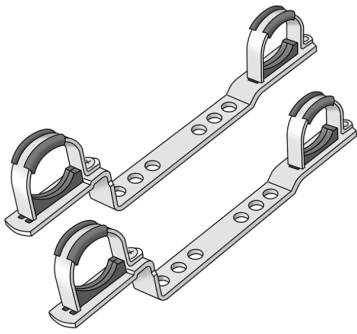

KELOX

KM519 KELOX-WINDOWX manifold bracket 32/200

7702360

Areas of application

For fixing WINDOWX manifolds KWU550 in the universal manifold cabinet KM570, or for screwing on, manifold bar spacing 200mm, galvanised steel plate with two sound-decoupled hose clamps, in addition, as a manifold bracket for KM590E KELOX FB manifold

Specifications

Product information	
VPE1	1,00 SA1
weight	0,320 KGM
text	KELOX-WINDOW manifold bracket
INTRNR	73269098
main material group	KELOX
material group	KELOX accessories
code	KM519

Art. No	label
7702360	32/200