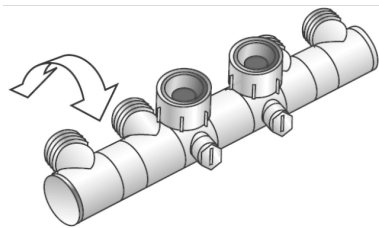

KELOX

KM595 QUATTROX radiator block Cncl sctn for 3/4" Euro cone

9005140

Areas of application

For valve radiators with 4 steplessly rotatable pipe connections; straight-way or corner connection; for looping through the flow and return flow without connections in the floor as well as central lockable radiator connections; 3/4" female thread union nut, on pipe side 3/4" male euro cone; non-porous nickel-plated brass, compatible with KM220 d16 and d20

Specifications

Product information	
VPE1	2,00 SA1
weight	0,003 KGM
text	QUATTROX radiator block
INTRNR	84818031
main material group	KELOX
material group	KELOX accessories
code	KM595

Art. No	label
9005140	Cncl sctn for 3/4" Euro cone