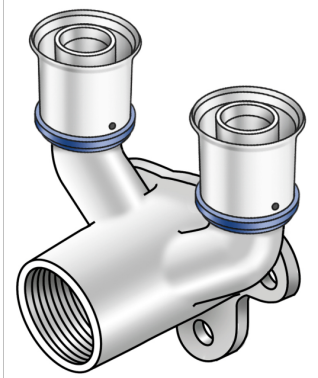

## KMU477 KELOX-ULTRAX double U wall bracket fitting with female thread 20x1/2"

71254D2D

### Areas of application

Press-fit double-U wall bracket fitting with female thread made from non-porous metallised brass, including support sleeves with O-rings and stainless steel press-fit sleeves, "leak before pressed"

Overall height:

1/2" - 46.5mm

DO NOT screw in threaded pipes and cast iron fittings!