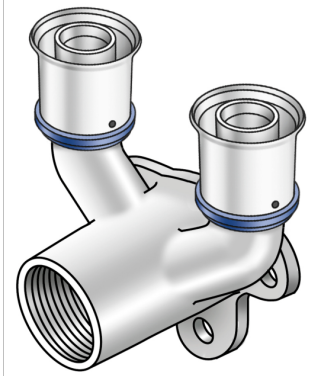

KELOX

KMU477 KELOX-ULTRAX double U wall bracket fitting with female thread 25x1/2"

71254E2E

Areas of application

Press-fit double-U wall bracket fitting with female thread made from non-porous metallised brass, including support sleeves with O-rings and stainless steel press-fit sleeves, "leak before pressed"

Overall height:

1/2" - 46.5mm

DO NOT screw in threaded pipes and cast iron fittings!

Approvals:

Specifications

Article information

port 1	Pressing socket
design	Continuously right-angled
press contour	U

Technical properties

maximum working pressure at 20 ° C	10 bar
------------------------------------	--------

Product information

VPE1	4,00 SA1
VPE2	32,00 KT1
weight	0,360 KGM
text	KELOX-ULTRAX double U wall bracket fitting with female thread
INTRNR	74122000
main material group	KELOX
material group	KELOX-ULTRAX metal fittings
code	KMU477

Art. No	label	d1 mm	L1 mm	L2 mm	L3 mm	z1 mm	z2 mm	z3 mm
71254E2E	25x1/2"	25	75	27	26,5	44	11	25,5