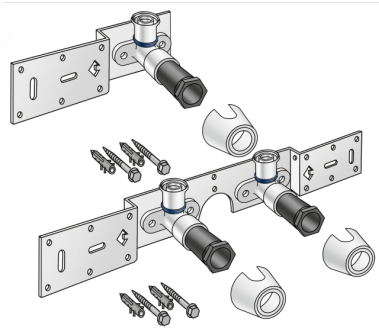

KELOX

KMU485 KELOX-ULTRAX connection set 16x1/2" 15cm

71266B02

Areas of application

With KMU480 wall bracket fitting elbow 90°, sound-insulated, stopper, metal mount, plugs and fastening elements

DO NOT screw in any threaded pipes and cast iron fittings!

Approvals:

KE KELIT GmbH

A 4020 Linz, Ignaz-Mayer-Straße 17, Austria, Europe

PHONE +43 (0) 50 779 E-MAIL office@kekelit.com

www.kekelit.com

Specifications

Product information

VPE1	1,00 KT1
VPE2	15,00 KT2
weight	0,919 KGM
text	KELOX-ULTRAX connection set
INTRNR	74122000
main material group	KELOX
material group	KELOX-ULTRAX metal fittings
code	KMU485