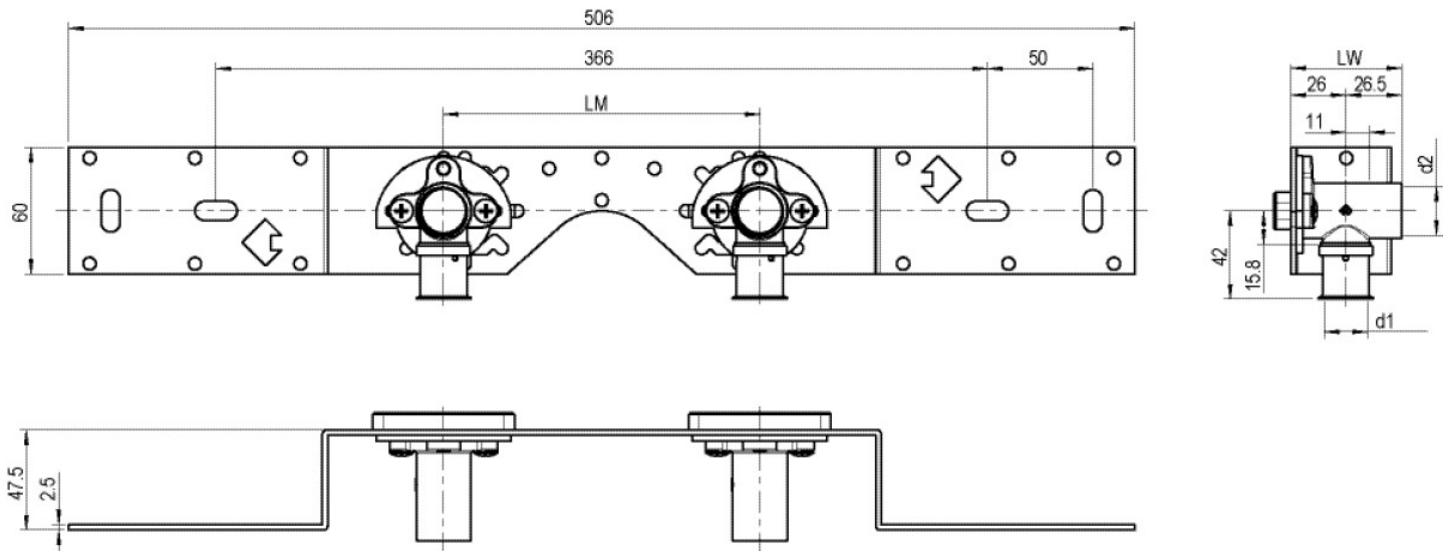

KELOX

KMU485 KELOX-ULTRAX connection set 16x1/2" 15cm

71266B02

Areas of application

With KMU480 wall bracket fitting elbow 90°, sound-insulated, stopper, metal mount, plugs and fastening elements

DO NOT screw in any threaded pipes and cast iron fittings!

Approvals:

KE KELIT GmbH

A 4020 Linz, Ignaz-Mayer-Straße 17, Austria, Europe

PHONE +43 (0) 50 779 E-MAIL office@kekelit.com

www.kekelit.com

Specifications

Product information

VPE1	1,00 KT1
VPE2	15,00 KT2
weight	0,919 KGM
text	KELOX-ULTRAX connection set
INTRNR	74122000
main material group	KELOX
material group	KELOX-ULTRAX metal fittings
code	KMU485