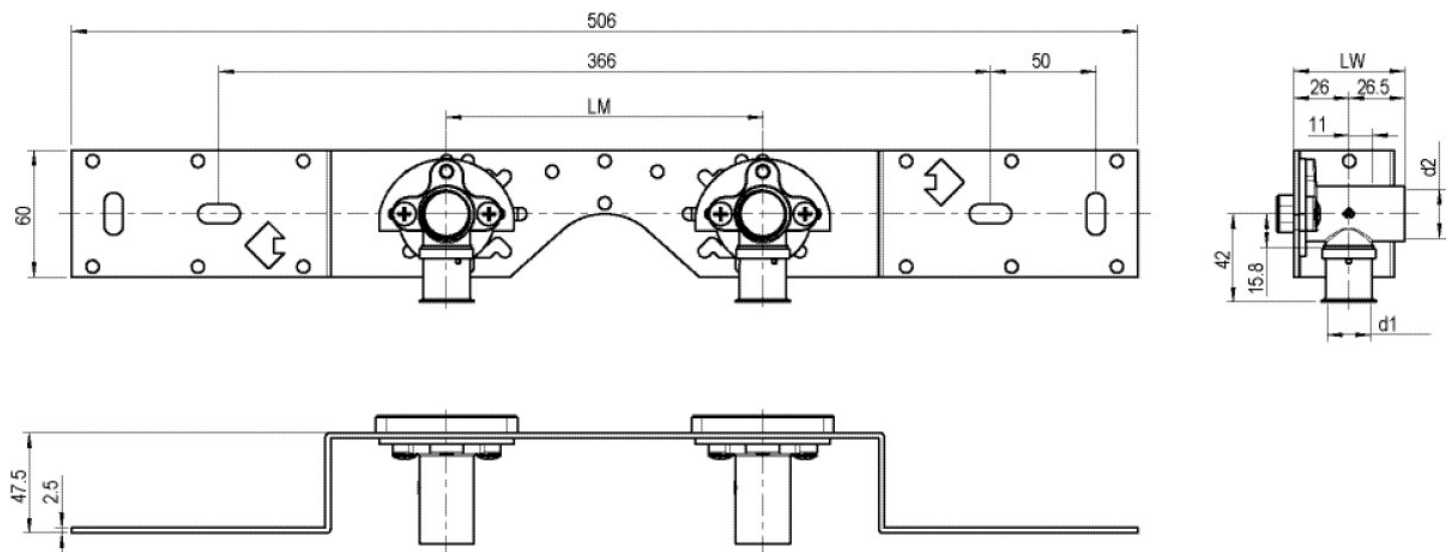

KELOX

KMU485 KELOX-ULTRAX connection set 16x1/2" 8-10cm

71262B02

Areas of application

With KMU480 wall bracket fitting elbow 90°, sound-insulated, stopper, metal mount, plugs and fastening elements

DO NOT screw in any threaded pipes and cast iron fittings!

Approvals:

KE KELIT GmbH

A 4020 Linz, Ignaz-Mayer-Straße 17, Austria, Europe

PHONE +43 (0) 50 779 E-MAIL office@kekelit.com

www.kekelit.com

Specifications

Product information

VPE1	1,00 KT1
VPE2	15,00 KT2
weight	0,893 KGM
text	KELOX-ULTRAX connection set
INTRNR	74122000
main material group	KELOX
material group	KELOX-ULTRAX metal fittings
code	KMU485