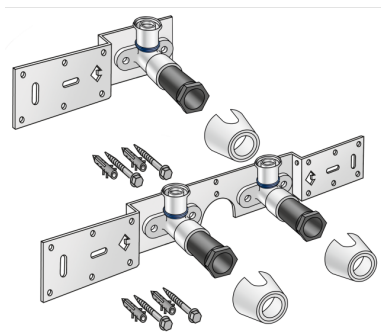

KELOX

KMU485 KELOX-ULTRAX connection set 16x1/2" 8-10cm

71262B02

Areas of application

With KMU480 wall bracket fitting elbow 90°, sound-insulated, stopper, metal mount, plugs and fastening elements

DO NOT screw in any threaded pipes and cast iron fittings!

Approvals:

KE KELIT GmbH

A 4020 Linz, Ignaz-Mayer-Straße 17, Austria, Europe

PHONE +43 (0) 50 779 E-MAIL office@kekelit.com

www.kekelit.com

Specifications

Product information

VPE1	1,00 KT1
VPE2	15,00 KT2
weight	0,893 KGM
text	KELOX-ULTRAX connection set
INTRNR	74122000
main material group	KELOX
material group	KELOX-ULTRAX metal fittings
code	KMU485