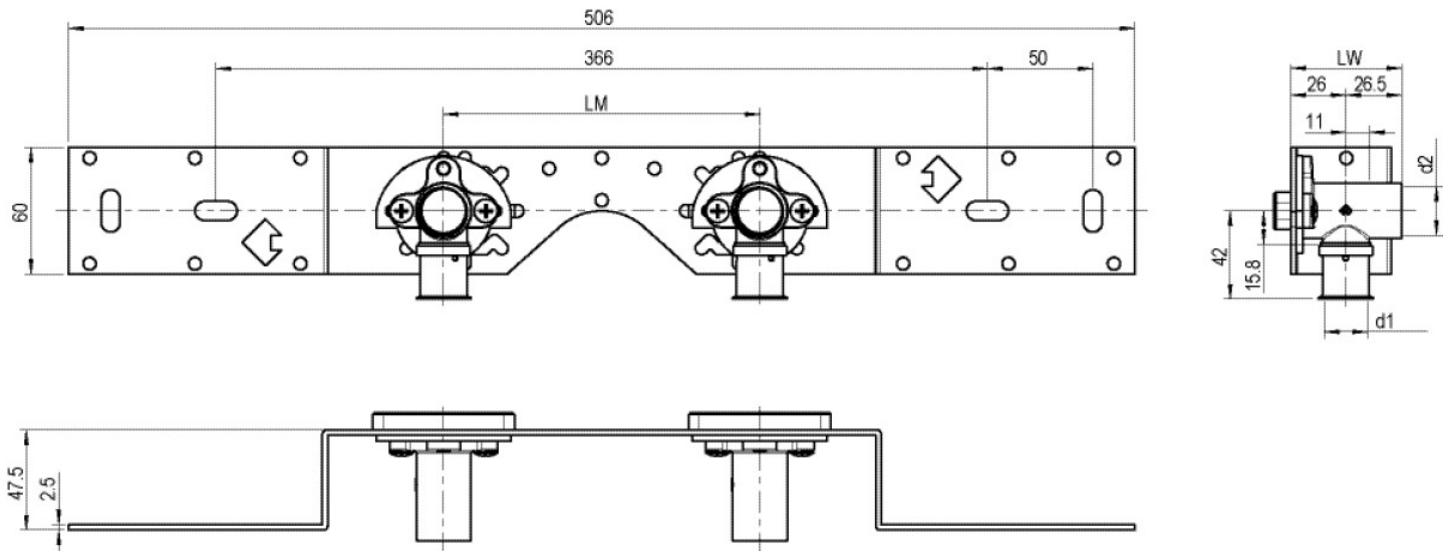

KELOX

KMU485 KELOX-ULTRAX connection set 16x1/2" single connection

71261B02

Areas of application

With KMU480 wall bracket fitting elbow 90°, sound-insulated, stopper, metal mount, plugs and fastening elements

Product information

VPE1	1,00 KT1
VPE2	15,00 KT2
weight	0,466 KGM
text	KELOX-ULTRAX connection set
INTRNR	74122000
main material group	KELOX
material group	KELOX-ULTRAX metal fittings
code	KMU485

Art. No