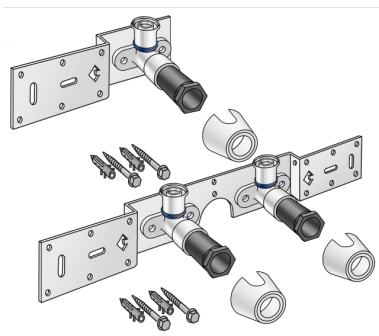

KELOX

KMU485 KELOX-ULTRAX connection set 16x1/2" single connection

71261B02

Areas of application

With KMU480 wall bracket fitting elbow 90°, sound-insulated, stopper, metal mount, plugs and fastening elements

Product information

VPE1	1,00 KT1
VPE2	15,00 KT2
weight	0,466 KGM
text	KELOX-ULTRAX connection set
INTRNR	74122000
main material group	KELOX
material group	KELOX-ULTRAX metal fittings
code	KMU485

Art. No